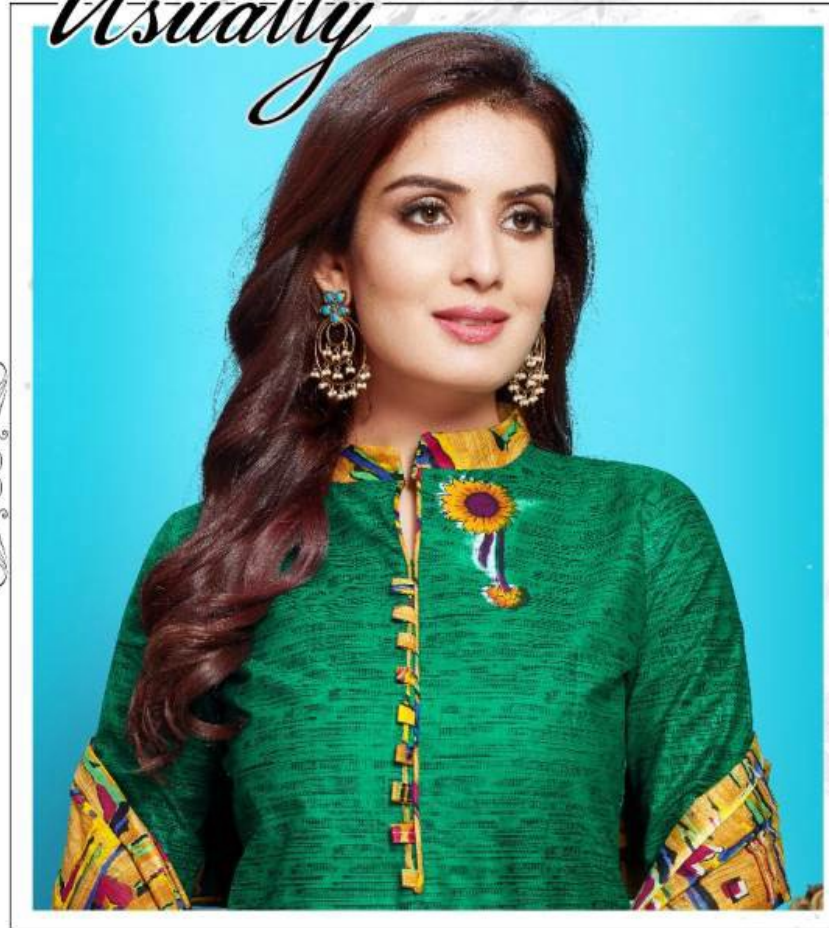

D.No. 402

TEXTILE DEAL

D.No. 401

TEXTILE DEAL

Geometric

*add a dash of style to your presence
with a modish mirror glass print*

D.No. 403

TEXTILE DEAL

D.No. 404

TEXTILE DEAL

D.No. 405

TEXTILE DEAL

Peakrit

*The deep color combination strategically designed with an intricate
use of dramatic print gives a contemporary edge to this piece
an ideal piece for evening affairs.*

D.No. 407

TEXTILE DEAL

Beauty

Travel is the new fashion forward. Dress in neon hues with it dramatic print to still the modern eye woman in you.

TEXTILE DEAL

Usually

The classic colour combination strategically designed with an intrinsic need of dramatic print gives a contemporary edge to this piece an ideal piece for evening affairs.