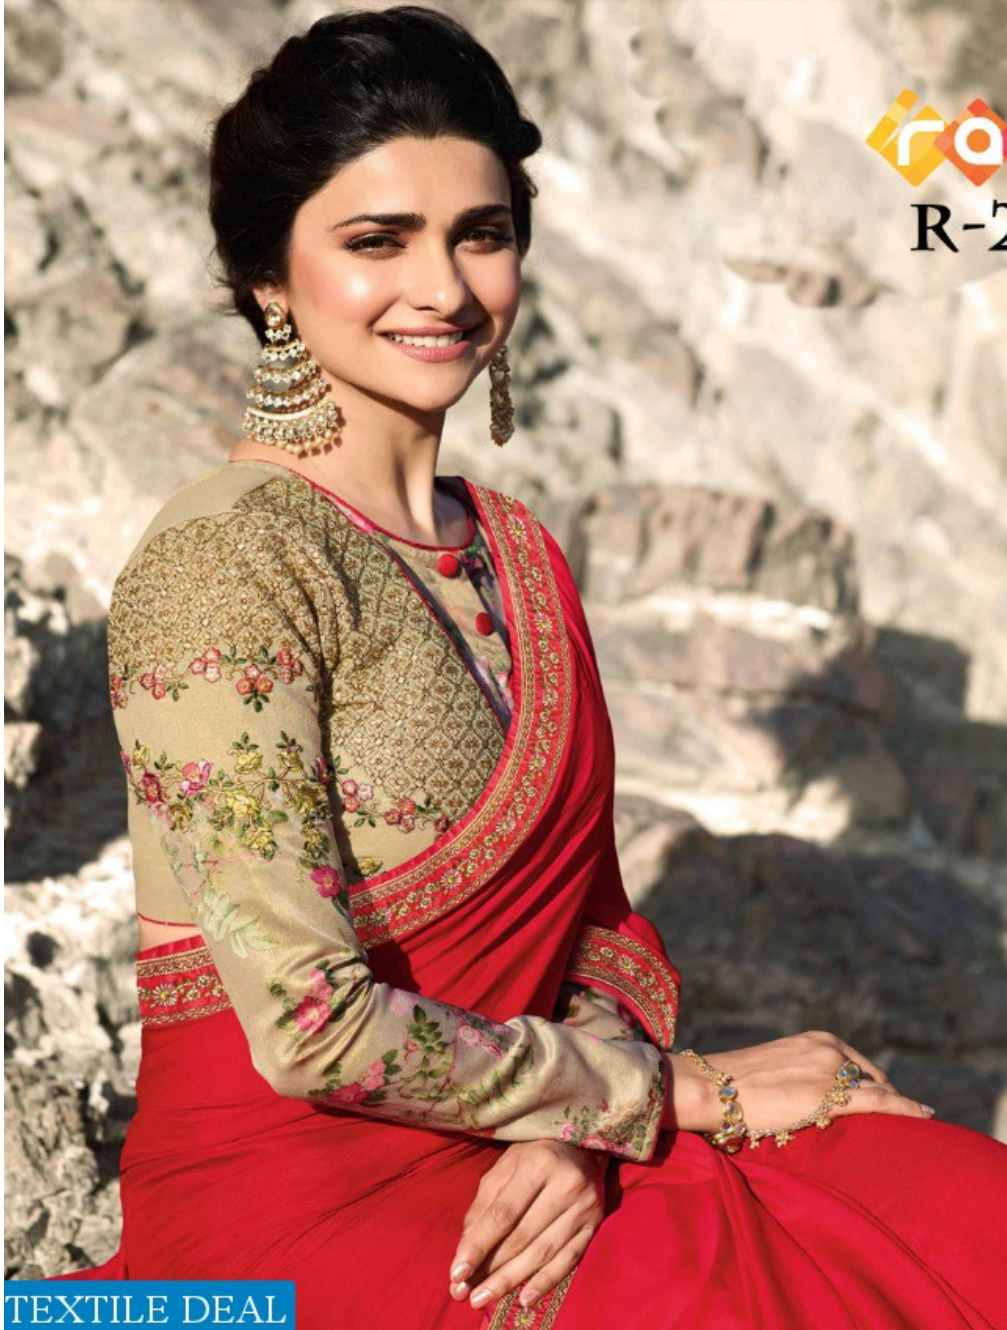

The logo for 'Rang' is positioned at the top center of the image. It features the word 'Rang' in a stylized font where each letter is composed of overlapping geometric shapes in various colors: 'R' is yellow and orange, 'a' is red, 'n' is blue, and 'g' is green.

R-214

TEXTILE DEAL