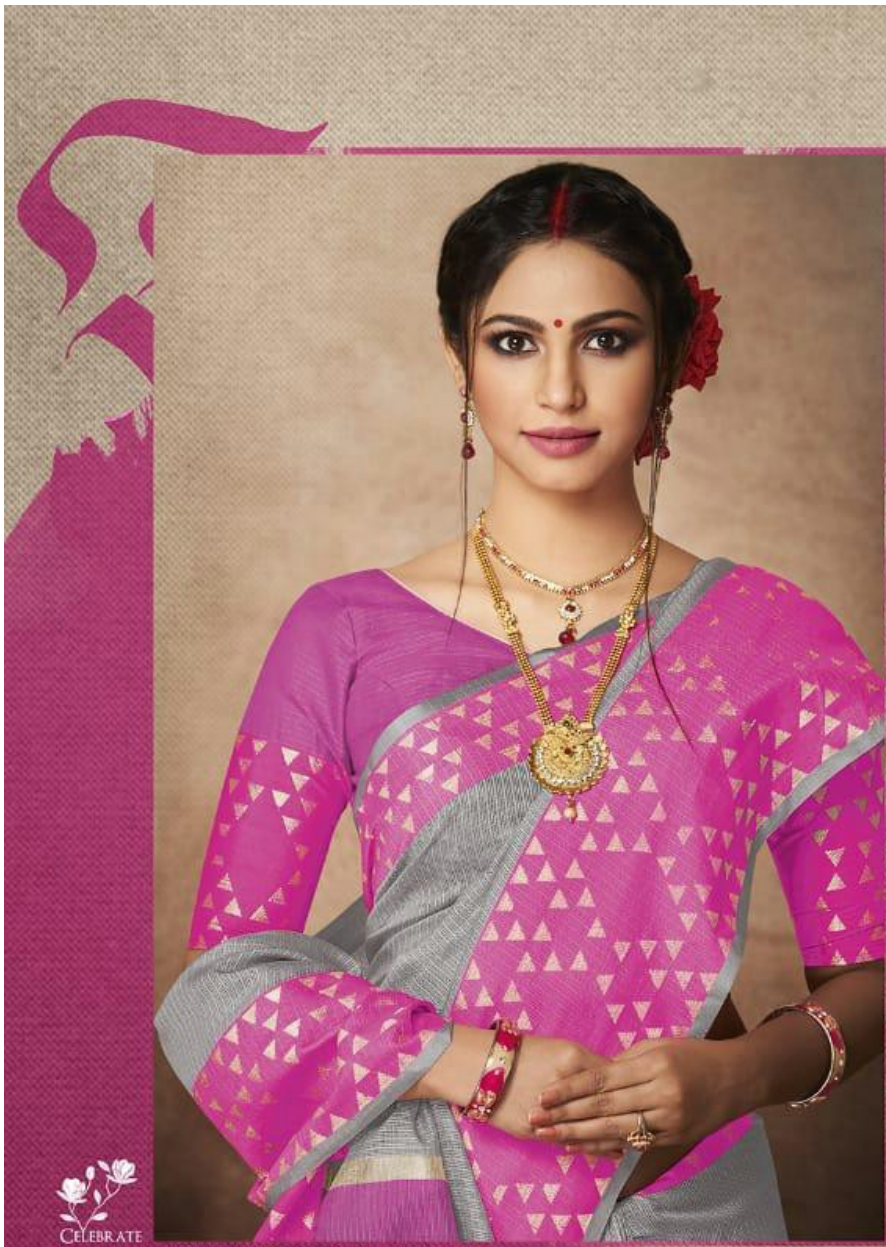

CELEBRATE
IN STYLE - STYLE IS REFLECTION OF YOUR PERSONALITY.

↔ 53004 ↔

TEXTILE DEAL