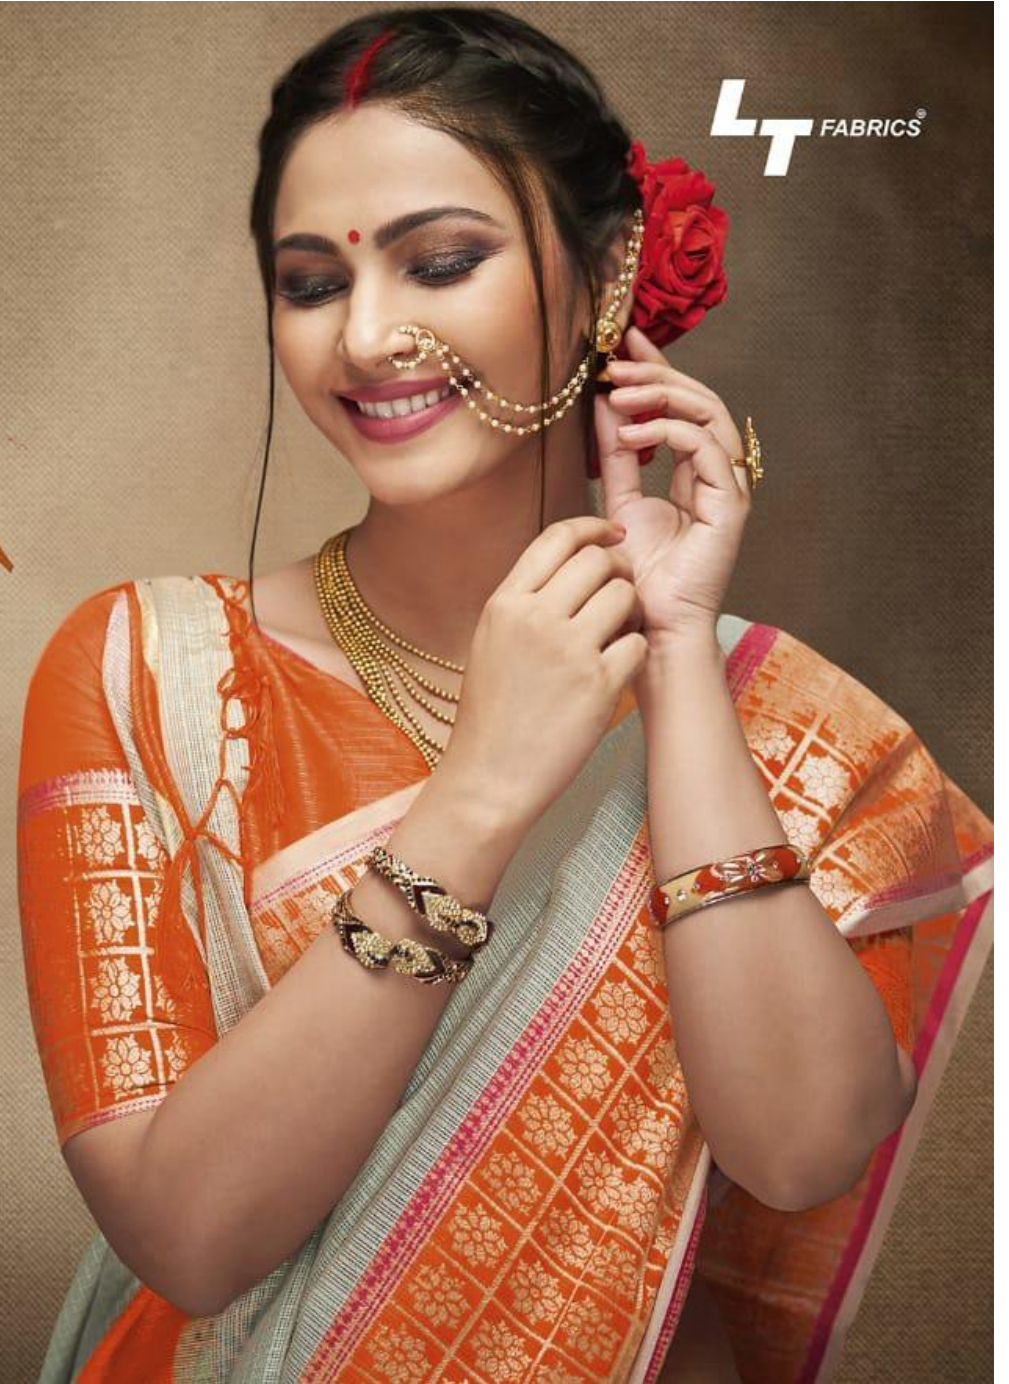

THE ONLY REAL ELEGANCE  
IS IN THE MIND. IF YOU'VE  
GOT THAT, THE REST REALLY  
COMES FROM IT.

TEXTILE DEAL

LT FABRICS®

YOU CAN'T START  
A GOOD DAY,  
WITHOUT A GOOD  
FASHION.

↔ 53003 ↔

TEXTILE DEAL

PURE HEAVENLY DESIGN  
GENTLY CRAFTED USING  
THE FINEST VIRGIN FABRICS.  
CREATED TO LOOK  
PERFECT AND UNTOUCHED  
FOR FASHION TO COME.  
PURELY.