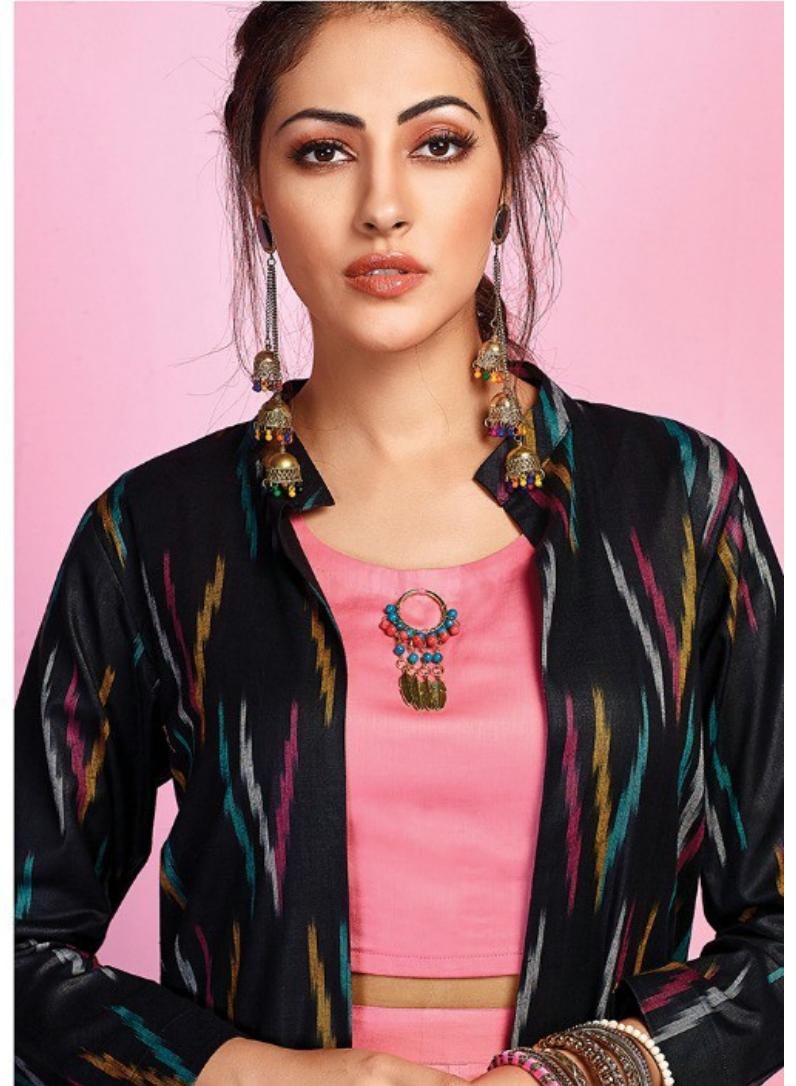

TUCUTE

TUCUTE

TEXTILE DEAL

TC-432
NEW IN
STORE!

A woman with dark hair styled in a braid is seated in a dark red, tufted leather chair. She is wearing a sleeveless, deep red dress with a decorative brooch at the neckline. A light-colored shawl with a floral pattern of red flowers and green leaves is draped over her left shoulder. She is also wearing large, ornate earrings and a multi-strand bracelet. The background is a solid light pink color.

TUCUTE
| FASHION

TEXTILE DEAL

TC-434
NEW IN
STORE!

TEXTILE DEAL

TUCUTE

TUCUTE

TEXTILE DEAL

TC-438
NEW IN
STORE!