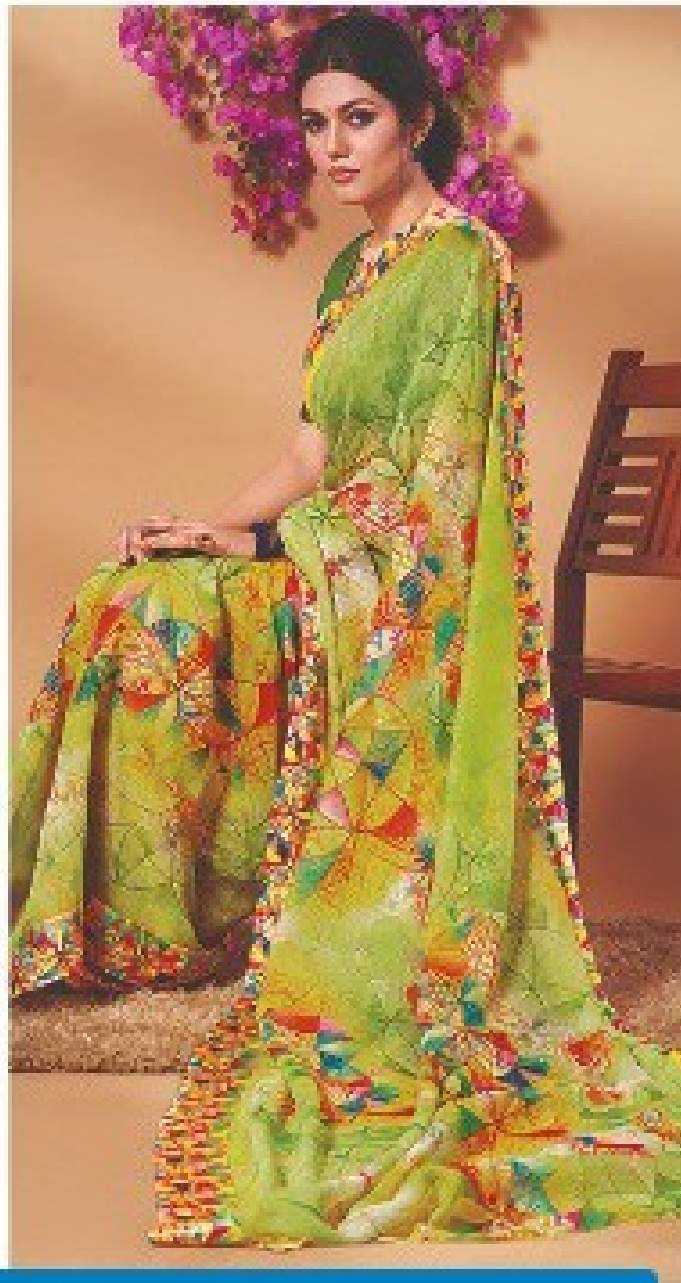

A BOUTIQUE COLLECTION
A Product by Sheela Group

Suruchi cotton

TEXTILE DEAL

4721
TEXTILE DEAL

Shangrila
A BOUTIQUE COLLECTION
A Product by **Shreea** Group

4722
TEXTILE DEAL

4723
TEXTILE DEAL

TEXTILE DEAL