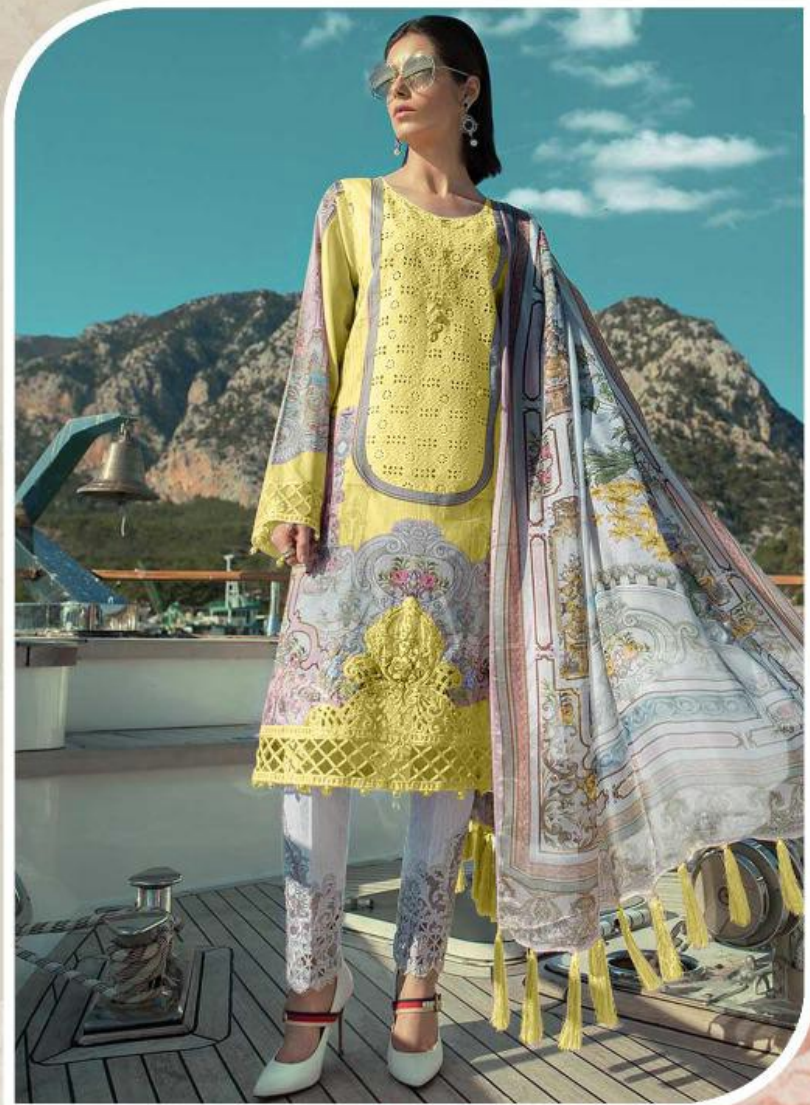

Maria.B  
LAWN 19 PLATINIUM

Good balance

700-805 E

TEXTILE DEAL

Good balance

700-804 D

TEXTILE DEAL

Good balance