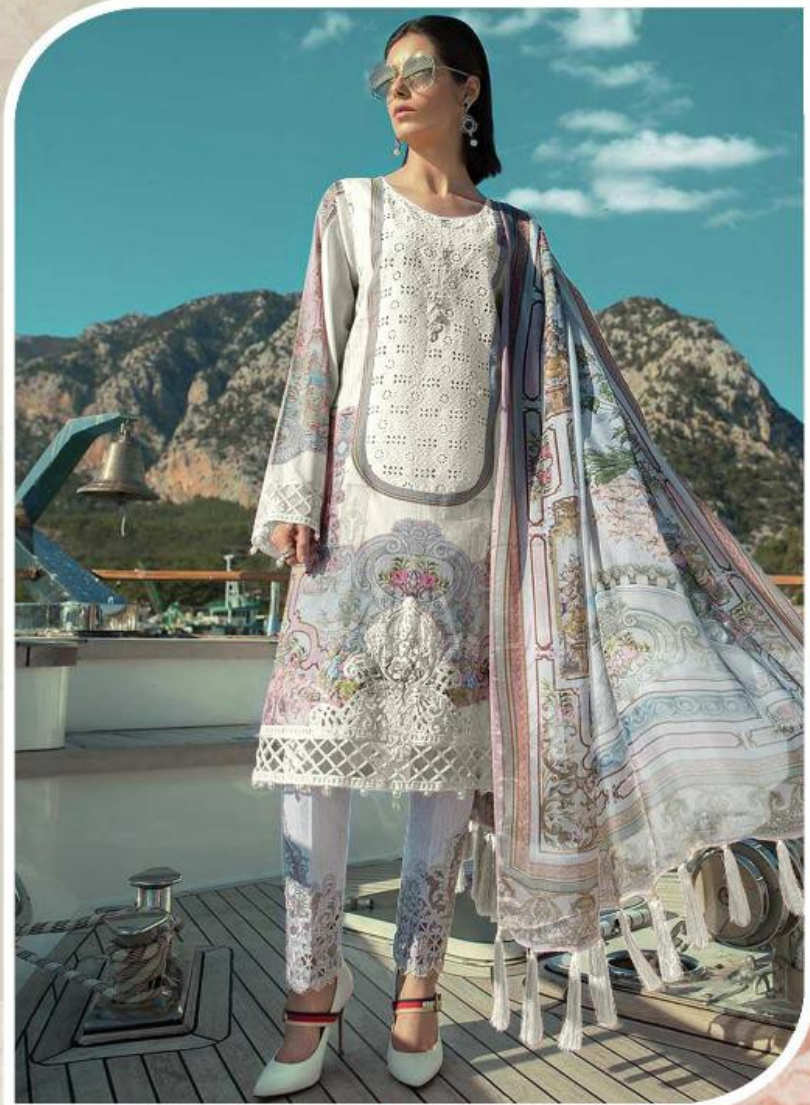

Maria.B  
LAWN 19 PLATINIUM

Good balance

700-805 E

TEXTILE DEAL

Good balance

700-804 D

TEXTILE DEAL

Good balance