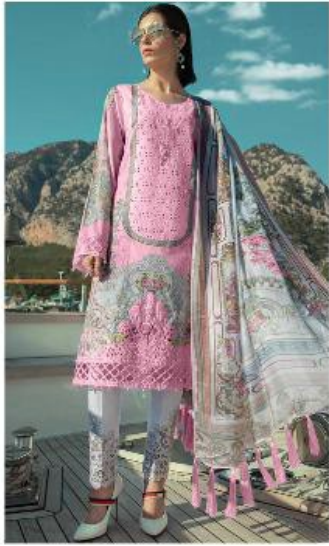

700-801 A

Maria.B
LAWN19 PLATINIUME

TEXTILE DEAL