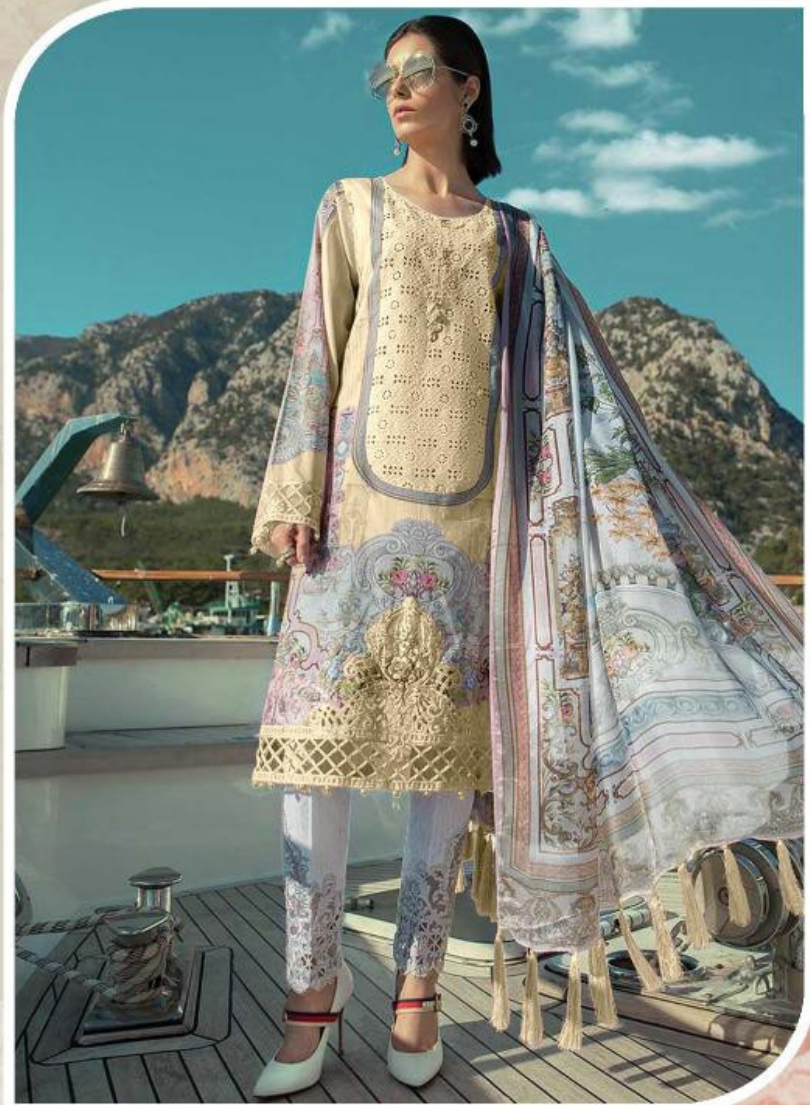

  
**Maria.B**  
LAWN19 PLATINIUME

TEXTILE DEAL

Good balance

700-802 B

TEXTILE DEAL