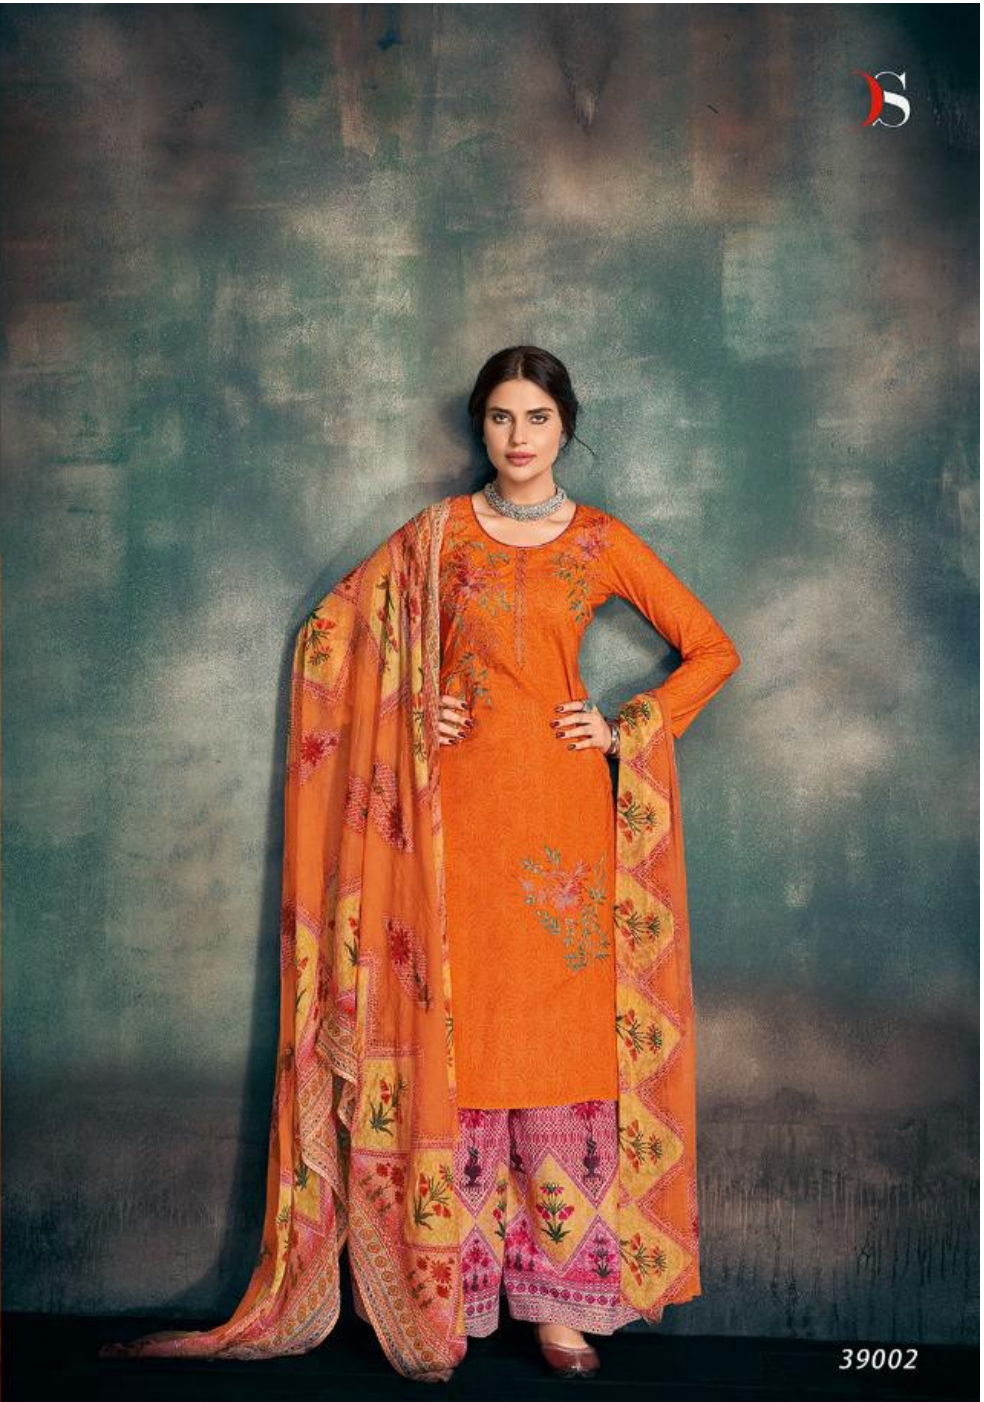

TEXTILE DEAL

39002