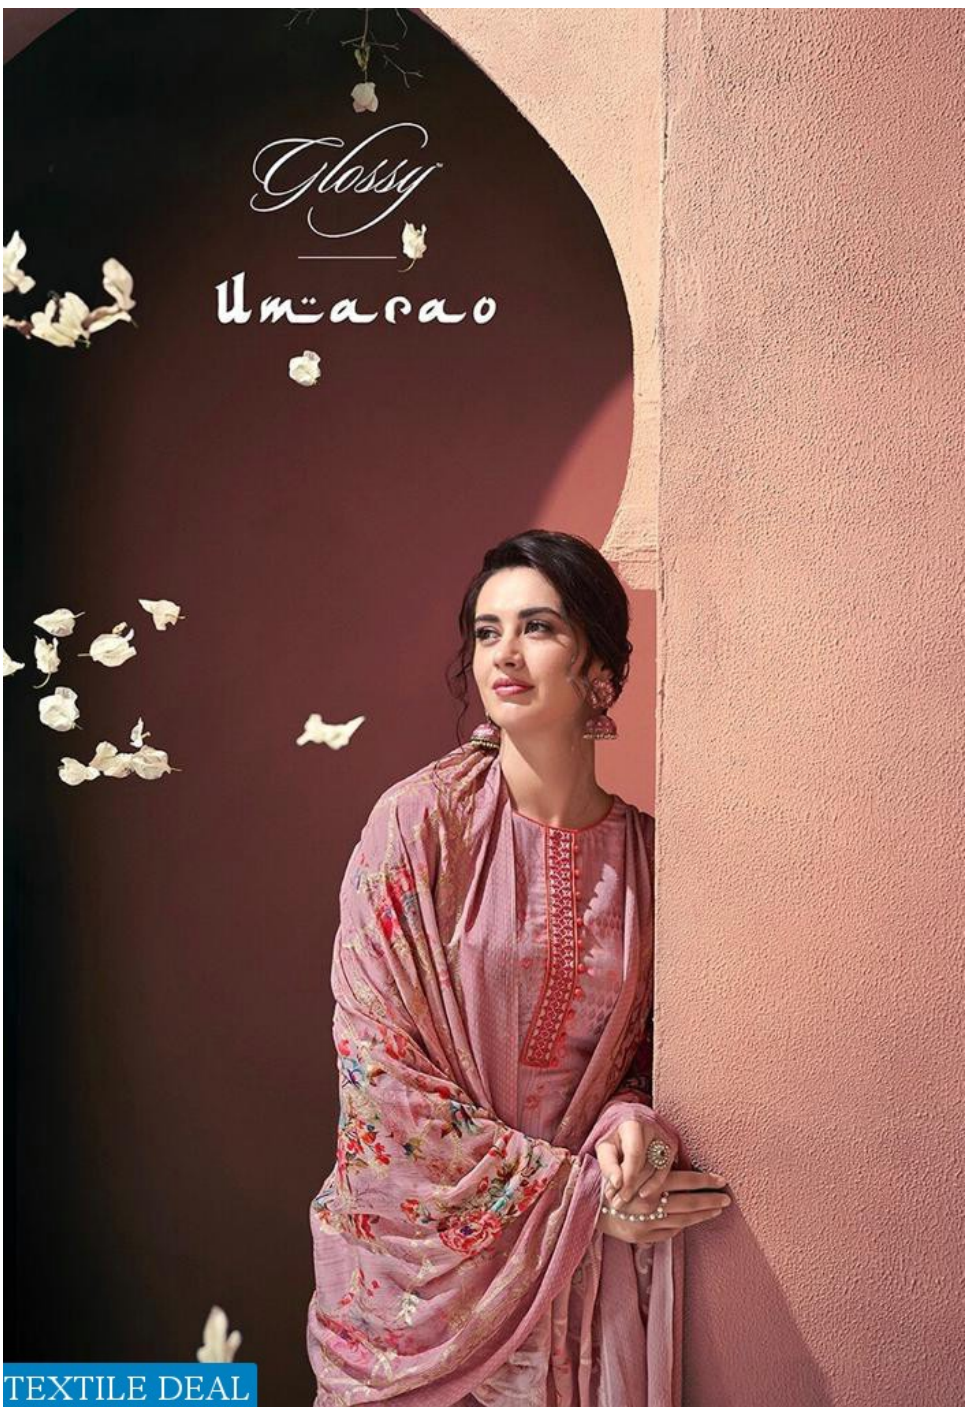

Glossy
Umarao

TEXTILE DEAL

918

TEXTILE DEAL

TEXTILE DEAL

919

TEXTILE DEAL

Glossy

920

TEXTILE DEAL

021

TEXTILE DEAL

922
TEXTILE DEAL

Glossy

922

TEXTILE DEAL

Glossy

The
CLOSE PATTERN

A superb embroidery added beauty of the creation felt in love and
faded all over again.

923

TEXTILE DEAL

Glossy

924

TEXTILE DEAL