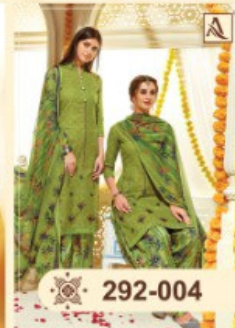

Raahi

The Beauty Of Patiyala

SCENT OF ELEGANCE

Fall in love with the whiff of elegance in this intricately weaved dress contrasted with a bright blue hue.

TEXTILE DEAL

292-001

292-002

292-003

292-004

292-005

292-006

292-007

292-008

TEXTILE DEAL

292-003

TEXTILE DEAL