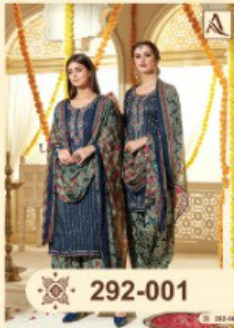

Raahi

The Beauty Of Patiyala

SCENT OF ELEGANCE

Fall in love with the whiff of elegance in this intricately weaved dress contrasted with a bright blue hue.

TEXTILE DEAL

292-001

292-002

292-003

292-004

292-005

292-006

292-007

292-008

TEXTILE DEAL

292-003

TEXTILE DEAL