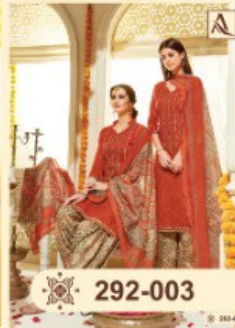

Raahi

The Beauty Of Patiyala

SCENT OF ELEGANCE

Fall in love with the whiff of elegance in this intricately weaved dress contrasted with a bright blue hue.

TEXTILE DEAL

292-001

292-002

292-003

292-004

292-005

292-006

292-007

292-008

TEXTILE DEAL

292-003

TEXTILE DEAL