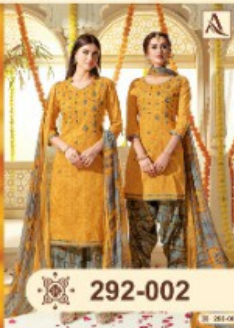

Raahi

The Beauty Of Patiyala

SCENT OF ELEGANCE

Fall in love with the whiff of elegance in this intricately weaved dress contrasted with a bright blue hue.

TEXTILE DEAL

292-001

292-002

292-003

292-004

292-005

292-006

292-007

292-008

TEXTILE DEAL

292-003

TEXTILE DEAL