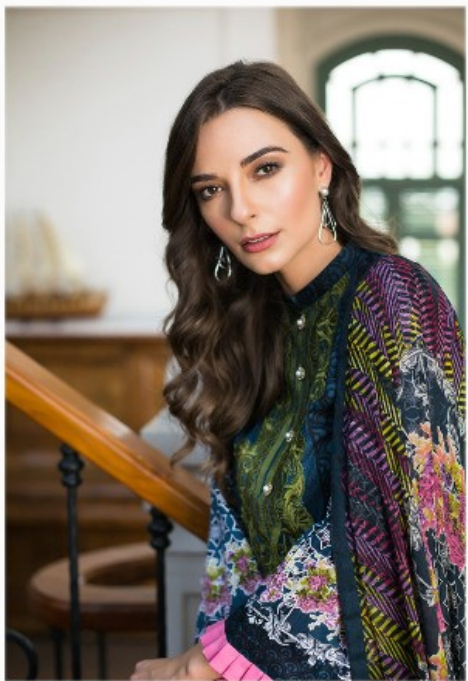

*Feel the
resonance
with our
sensational
and extremely
majestic
collection
this year*