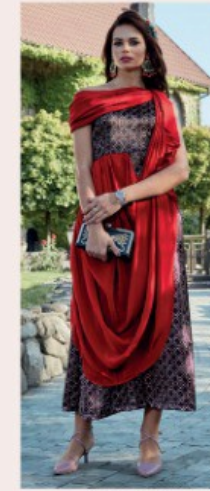

Design-712