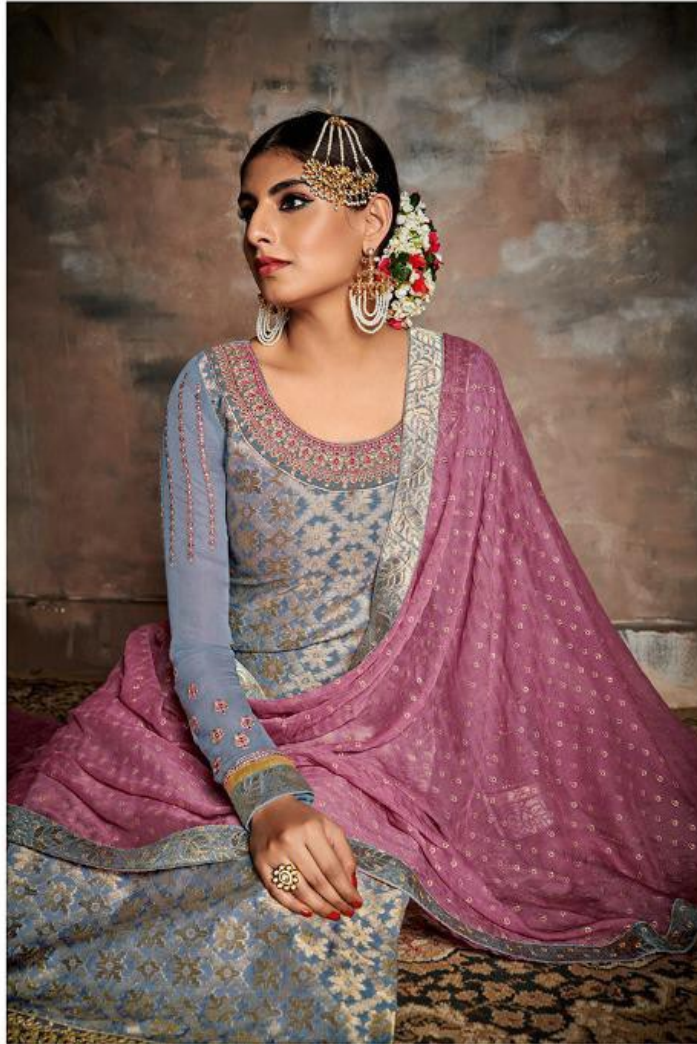

TEXTILE DEAL

Elegance is when the inside is as beautiful as the outside

6007

TEXTILE DEAL

D.NO:- 6002

D.NO:- 6003

D.NO:- 6007

D.NO:- 6008

TEXTILE DEAL

Elegance is when the inside is as beautiful as the outside

6003

TEXTILE DEAL

TEXTILE DEAL

  
**HANSA**  
FASHION

Elegance is when the inside is as beautiful as the outside.

  
6008

TEXTILE DEAL

  
**HANSA**  
PRINT

6002