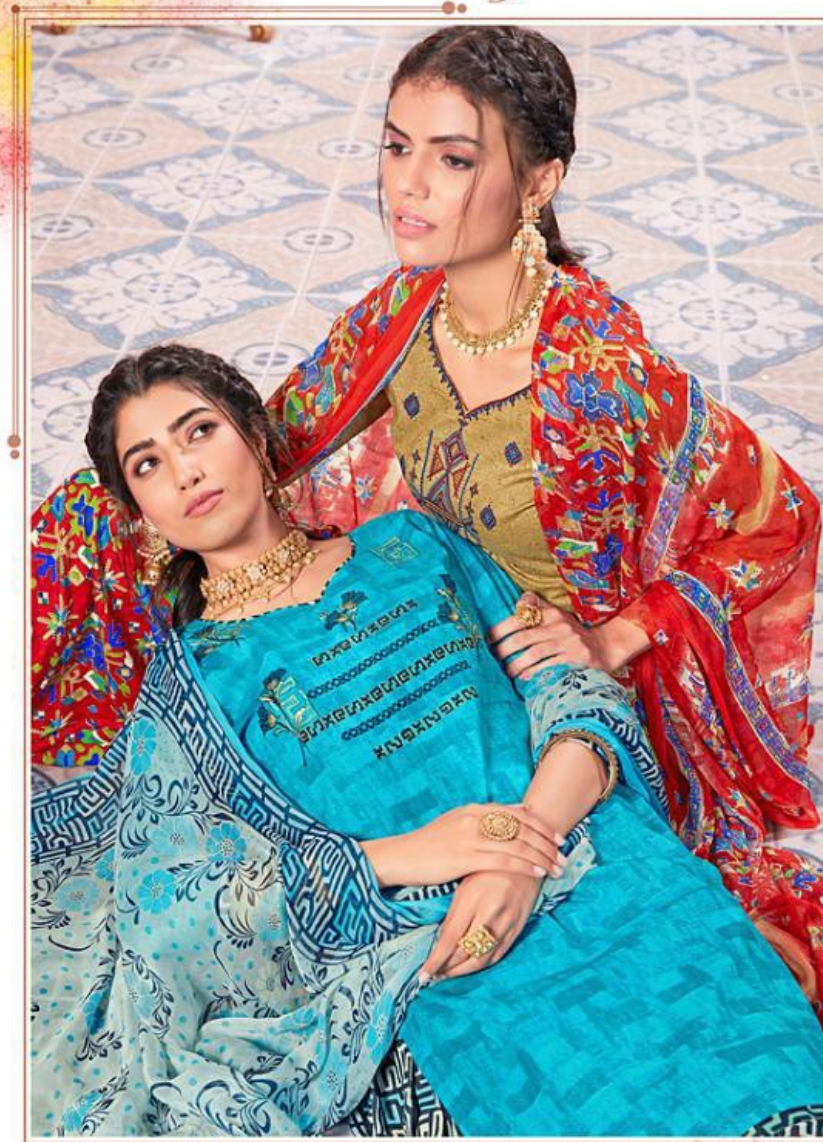

 **Zulfat**[®]
Designer Suits

PUNJABI BEATS

TEXTILE DEAL

Zulfat[®]
Designer Suits

FLOODED WITH FASHION

Makes you a style statement
the perfect mix of modern and ethnic, all you have to do choose your favourite.

112-007

TEXTILE DEAL

TEXTILE DEAL

Zulfat
Designer Suits

Modern and Traditional
the perfect mix of modern and ethnic. all you have to do choose your favourite.

112-007

112-001

112-002

112-005

With its vibrant prints, bold colors the new season on the Indian runway is the perfect mix of modern and ethnic. all you have to do choose your favourite.

112-009

Makes your look classy
A chic Look Perfect for Every Moment