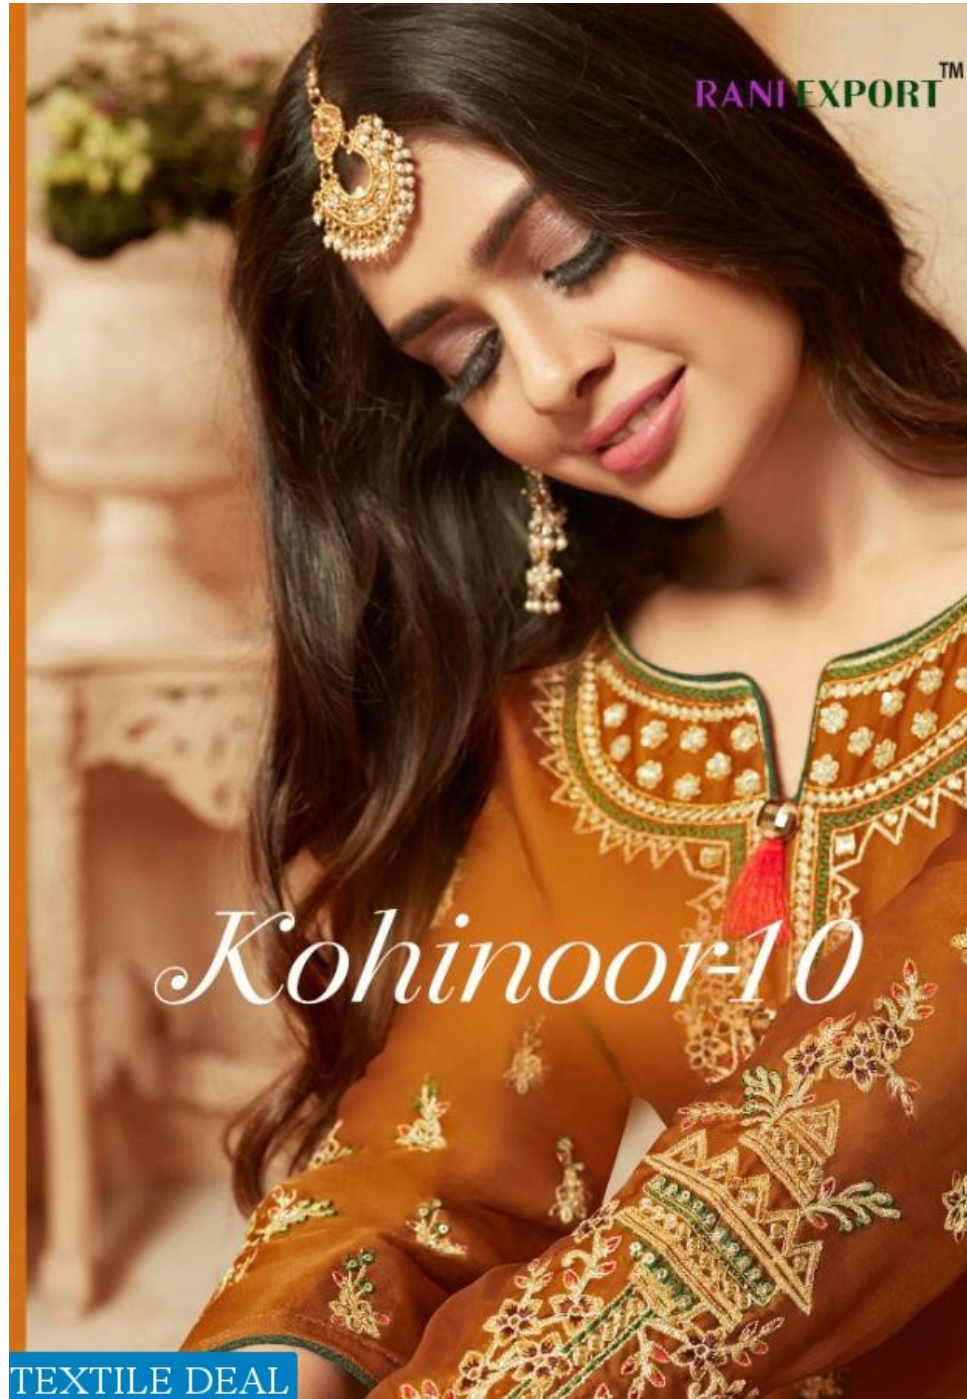

RANI EXPORT™

Kohinoor-10

TEXTILE DEAL

RANI EXPORT™

TEXTILE DEAL

Shion On

This festive season shine on with the newest trend! adorn these dresses with eternal grace!

D-NO:-999

RANI EXPORT™

Embrace Elegance

This collection embraces perfect blend of delicate embroidery jacquard dupatta and soft hues.

D-NO:-1002

TEXTILE DEAL

RANI EXPORT™

D-NO:-1001

TEXTILE DEAL