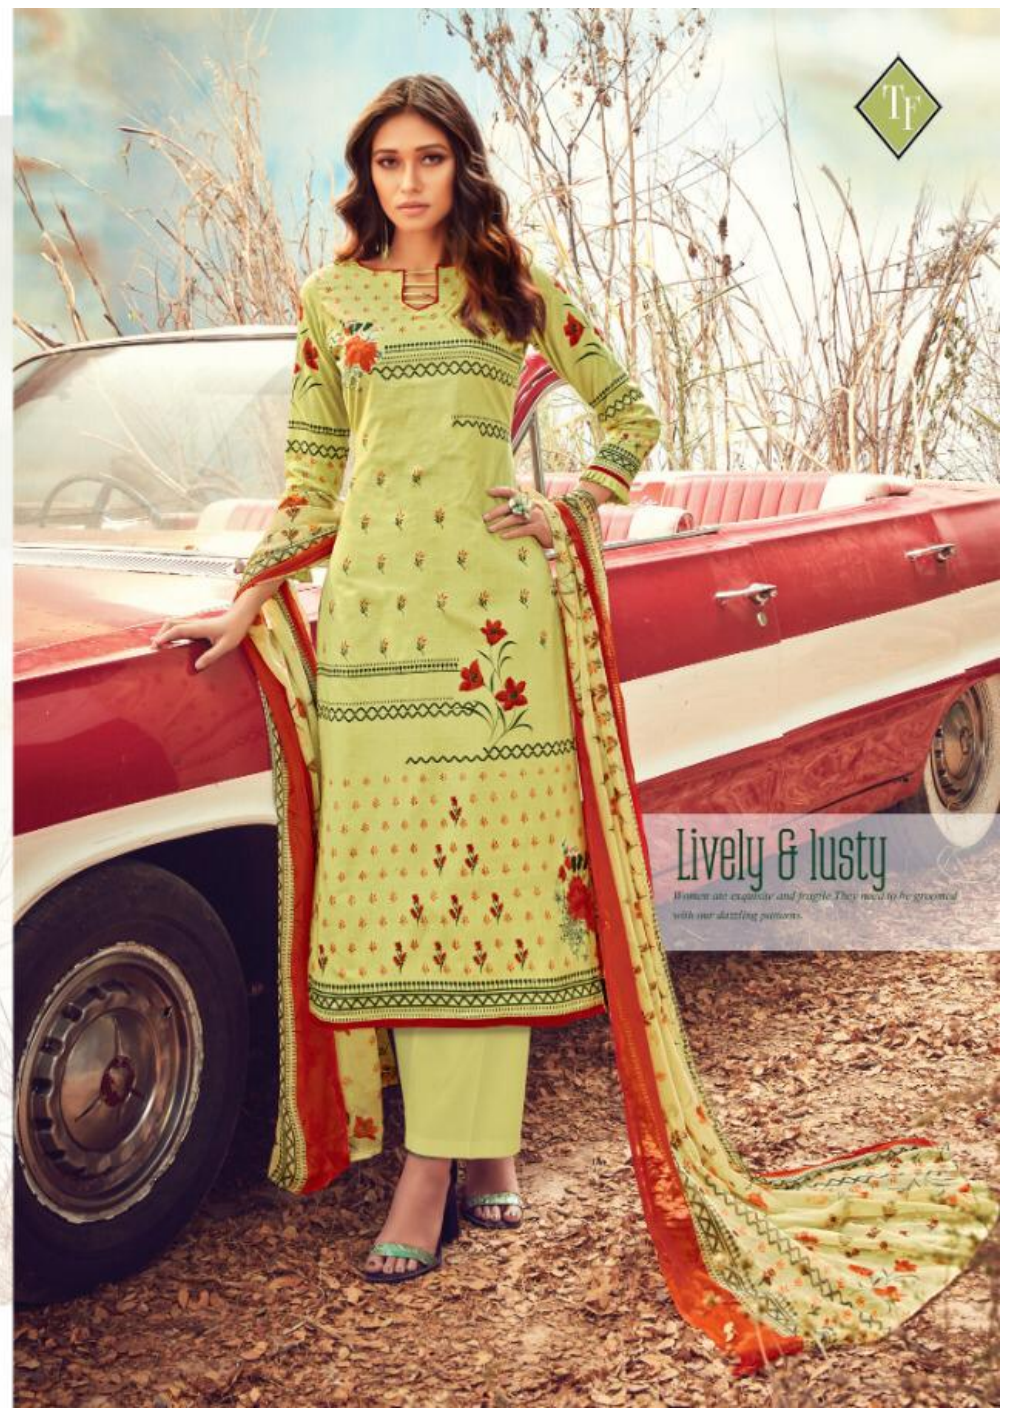

TANISHK
Fashion

SANA SAFINAZ
Vol-2

Instinctive & immortal

*Expediting vibrant colours to the
Femininity provide you cloths which you
Can carry with pride*

//D.No.10001

Vivid & vibrant

Feel absolute exuberance with This glorious pralogue of creation.Elegance in style. Gives a women Perfection in camourstay in Style with us.

// D.No.10002

// D.No.10004

Lively & lusty
Women are exquisite and fragile. They need to be groomed with our dazzling patterns.

Enchanting & eternal

*Nourishing unbelievable Crafts with freshness in styling for
Perfect charming appearance of you.*

D.No.10006

Aerobic & acoustic

*Modern woman grows her self in
Contemplation of our traditional outfit.*

// D.No. 10007

// D.No.10008

Obsessed & obscure

Royale which in dressing's accords Delicacy with challenge in you.