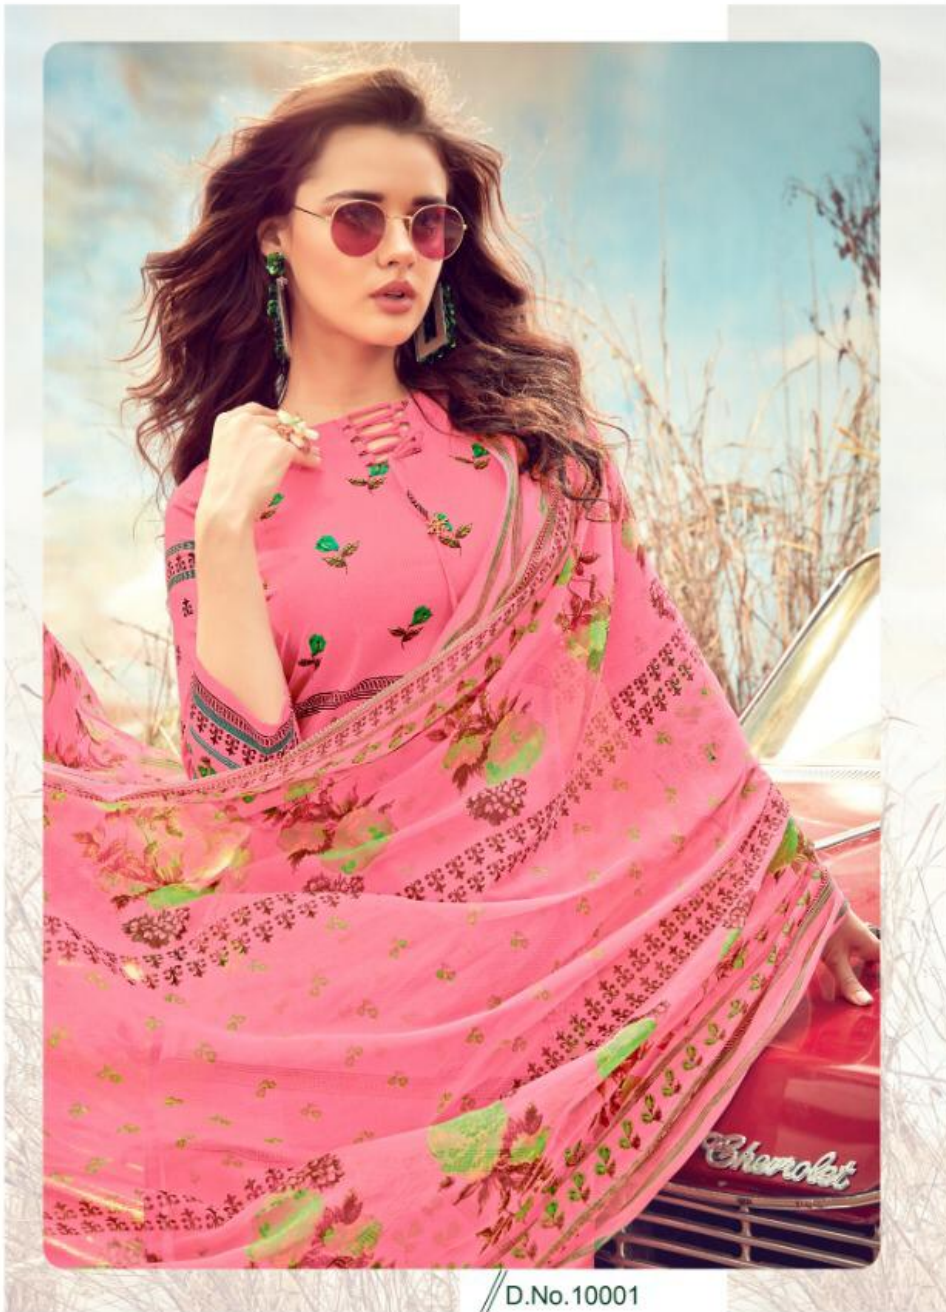

TANISHK
Fashion

SANA SAFINAZ
Vol-2

Instinctive & immortal

*Expediting vibrant colours to the
Femininity provide you cloths which you
Can carry with pride*

//D.No.10001

Vivid & vibrant

Feel absolute exuberance with This glorious pralogue of creation.Elegance in style. Gives a women Perfection in camourstay in Style with us.

// D.No.10002

// D.No.10004

Lively & lusty
Women are exquisite and fragile. They need to be groomed with our dazzling patterns.

Enchanting & eternal

*Nourishing unbelievable Crafts with freshness in styling for
Perfect charming appearance of you.*