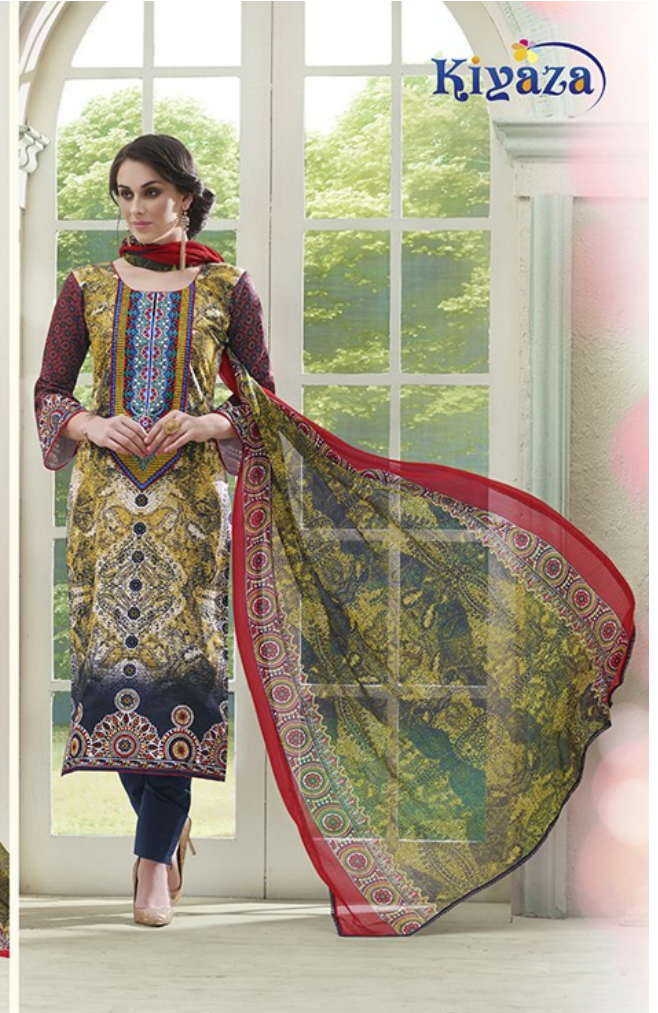

The 314 DIFFERENCE BETWEEN
style and fashion is quality, which we know
TEXTILE DEAL