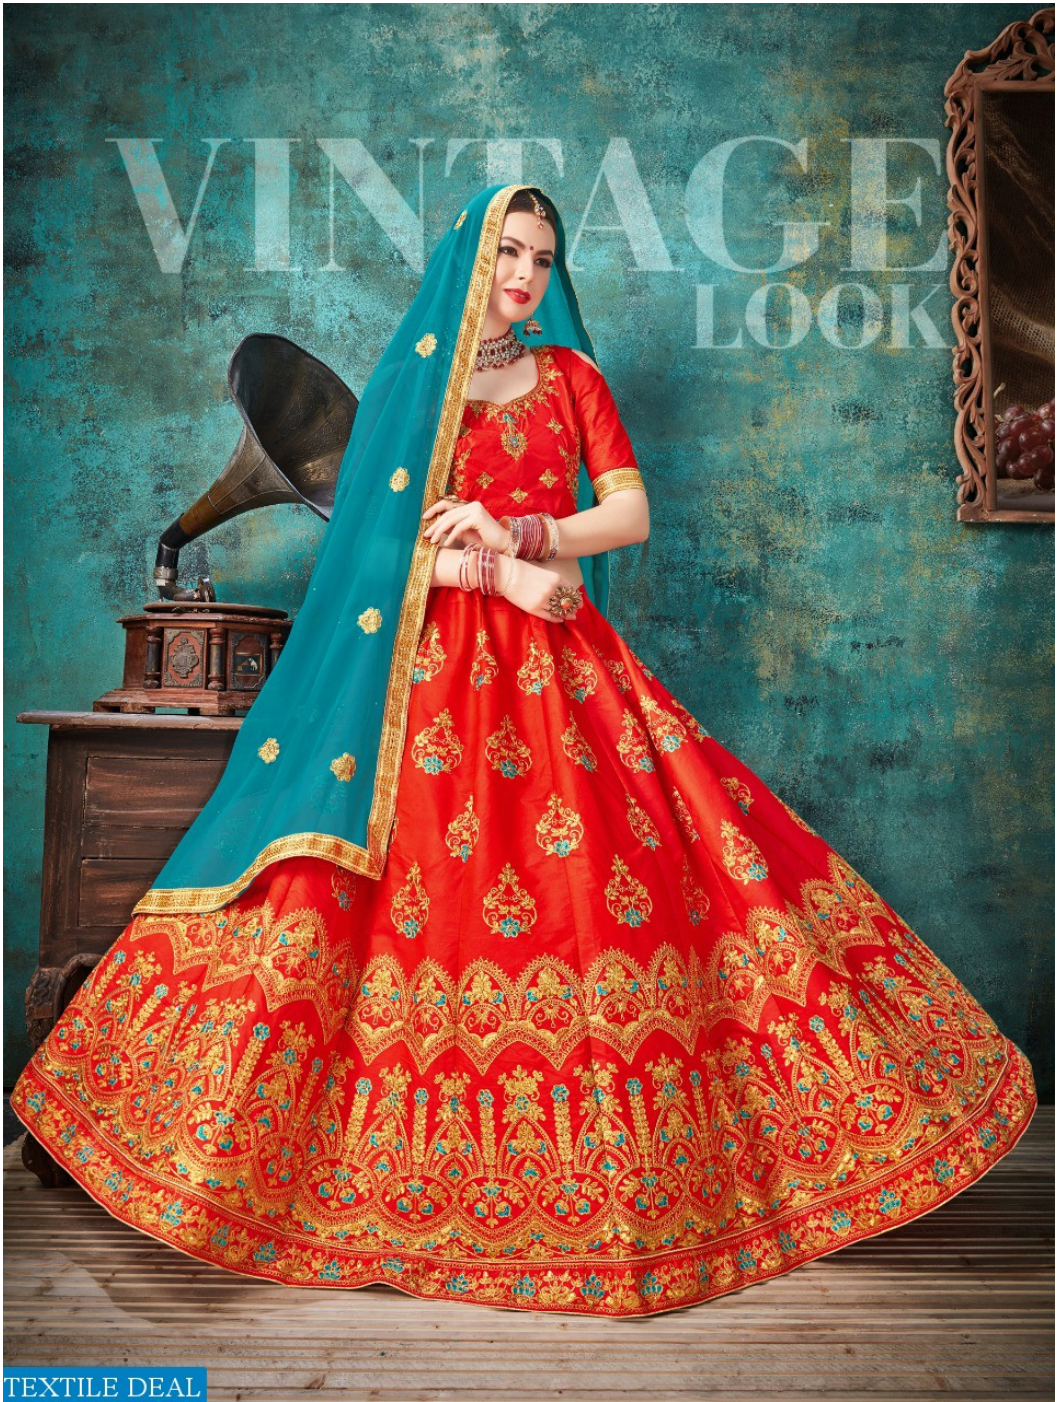

TEXTILE DEAL