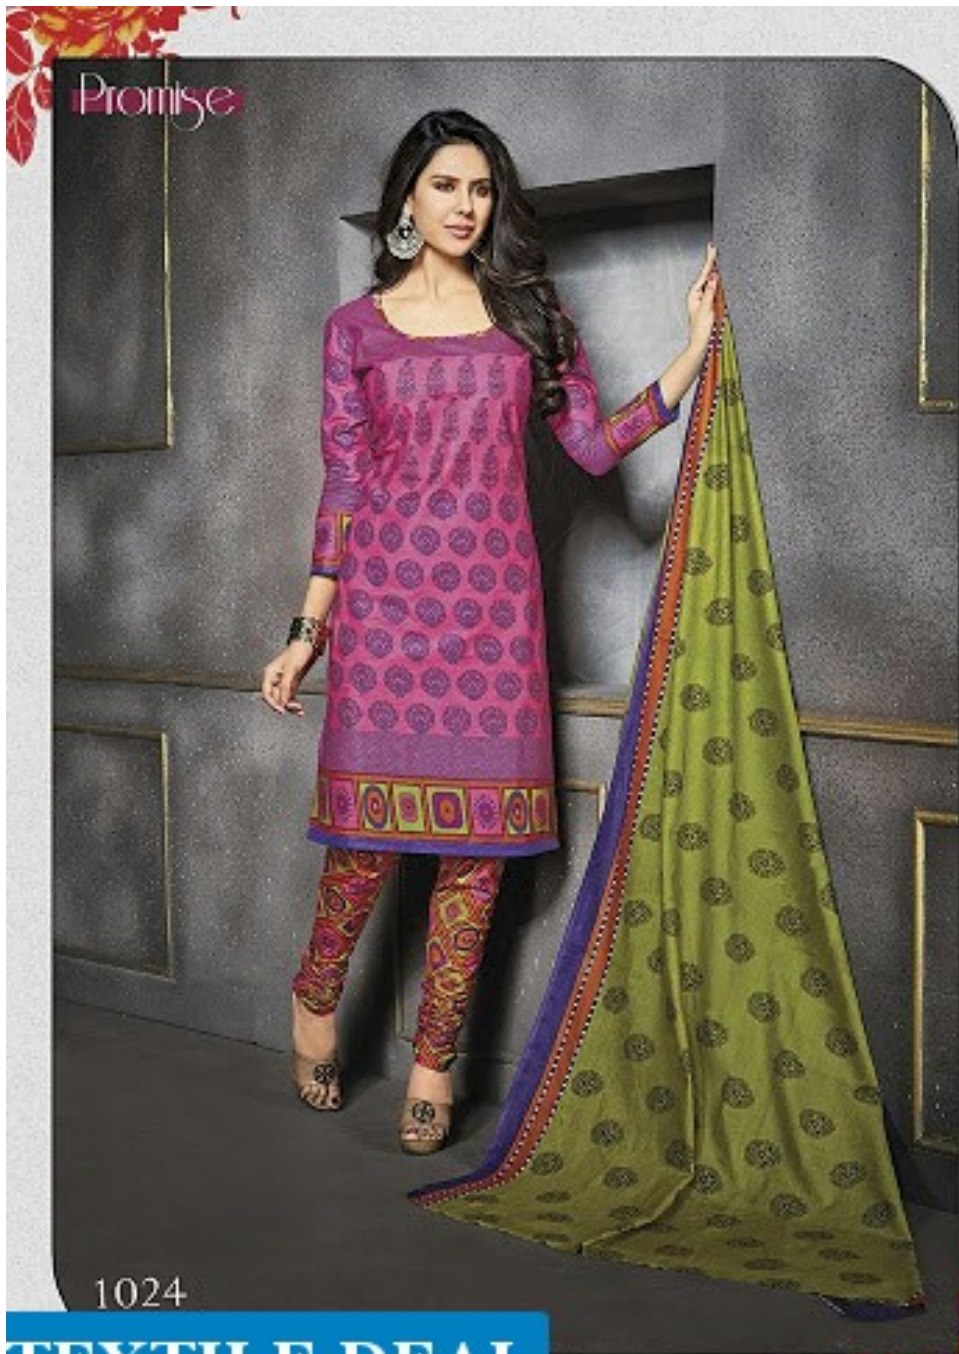

1024

TEXTILE DEAL