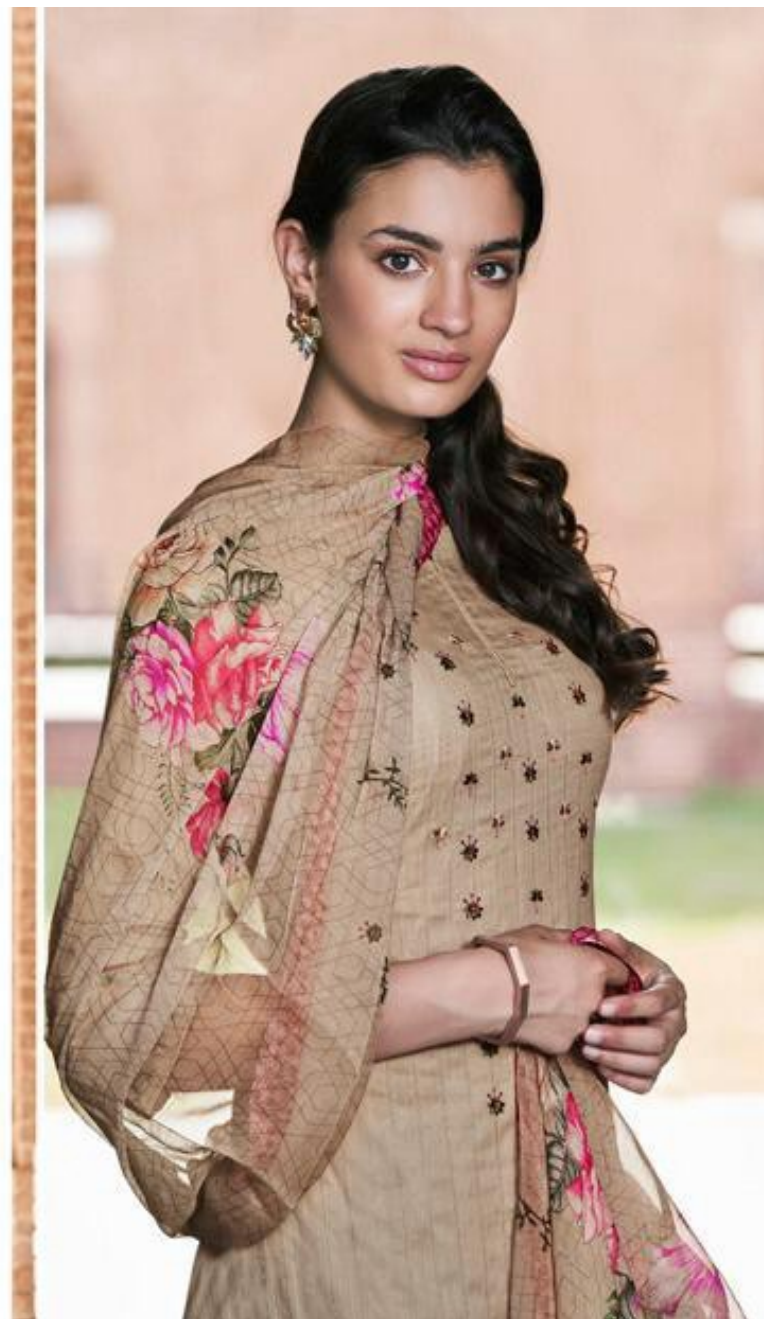

Joy Vijay®

NATURAL GLAM

STAND OUT IN CROWD
WITH THESE ELEGANT
COLOURS
AND
CLASSIC DESIGNS.

D.NO.- 4591

TEXTILE DEAL