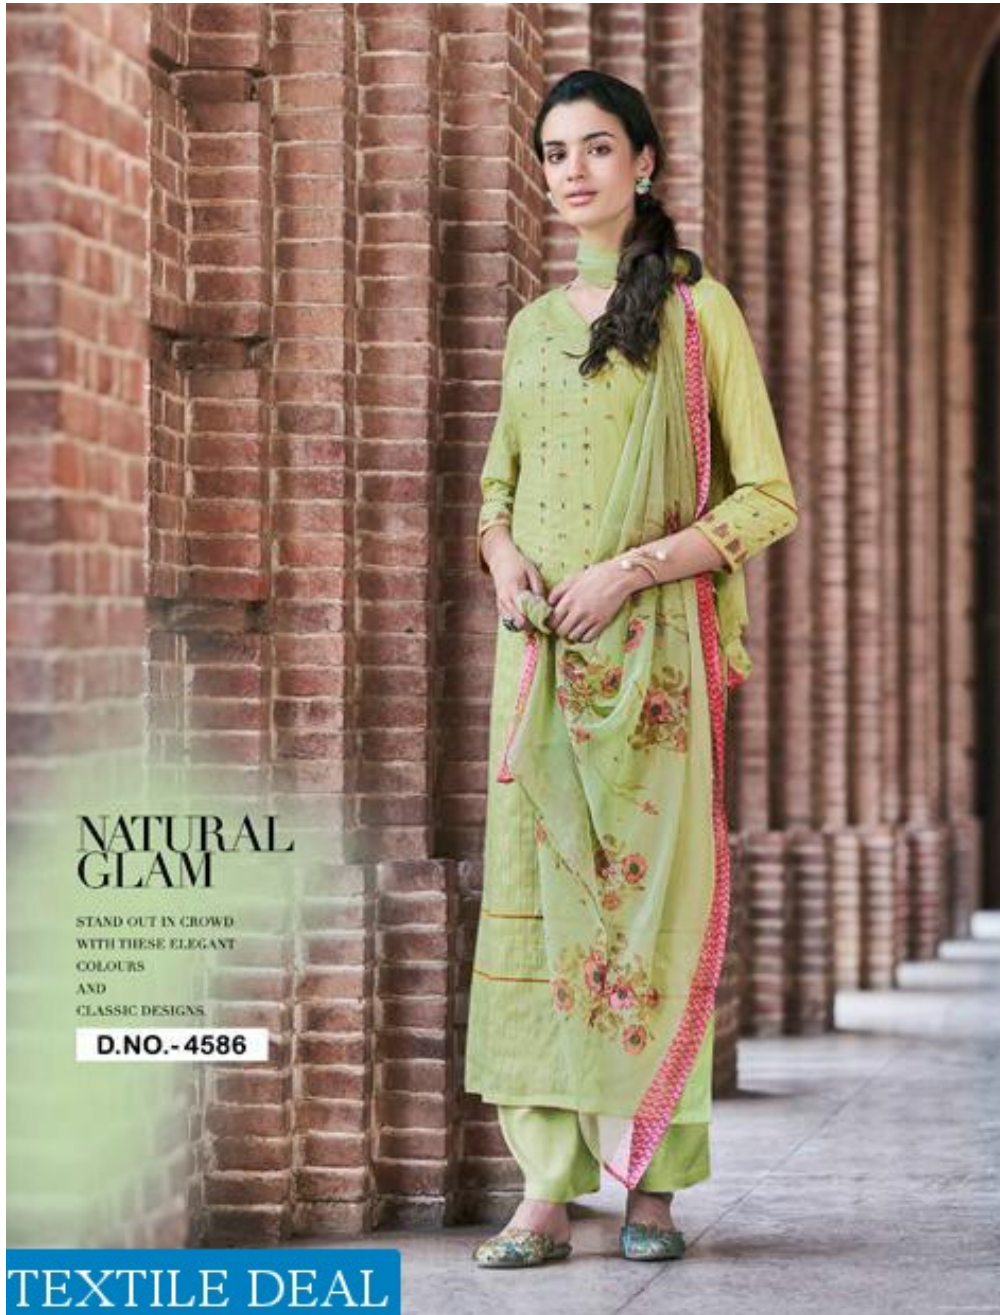

*Jas Vijay*

**NATURAL  
GLAM**

STAND OUT IN CROWD  
WITH THESE ELEGANT  
COLOURS  
AND  
CLASSIC DESIGNS.

**D.NO.- 4590**

TEXTILE DEAL

TEXTILE DEAL

Joy Vijay®

NATURAL  
GLAM

STAND OUT IN CROWD  
WITH THESE ELEGANT  
COLOURS  
AND  
CLASSIC DESIGNS.

D.NO.-4585

**NATURAL  
GLAM**

STAND OUT IN CROWD  
WITH THESE ELEGANT  
COLOURS  
AND  
CLASSIC DESIGNS.

**D.NO.- 4586**

**TEXTILE DEAL**