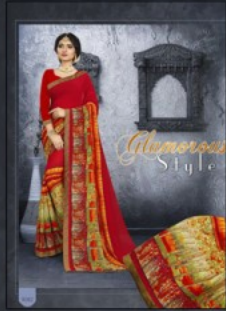

HAYTEE®

NALIKA

DESIGNER WEAR COLLECTION

VOL-16

TEXTILE DEAL

BRIGHT
STYLE

The beige of feminine,
fashion excellence, stylish,
graceful and exceptionally

9090

TEXTILE DEAL

9082

9083

9084

9085

9086

9087

9088