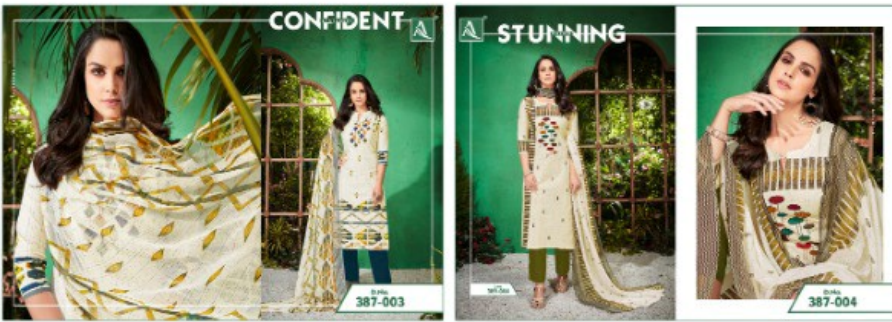

HELLO | SUNSHINE

SIMPLY SUPERB

D.No.
389-010

TEXTILE DEAL

CLASSIC
AESTHETIC

CLASSIC | AESTHETIC

D.No.
389-009

TEXTILE DEAL