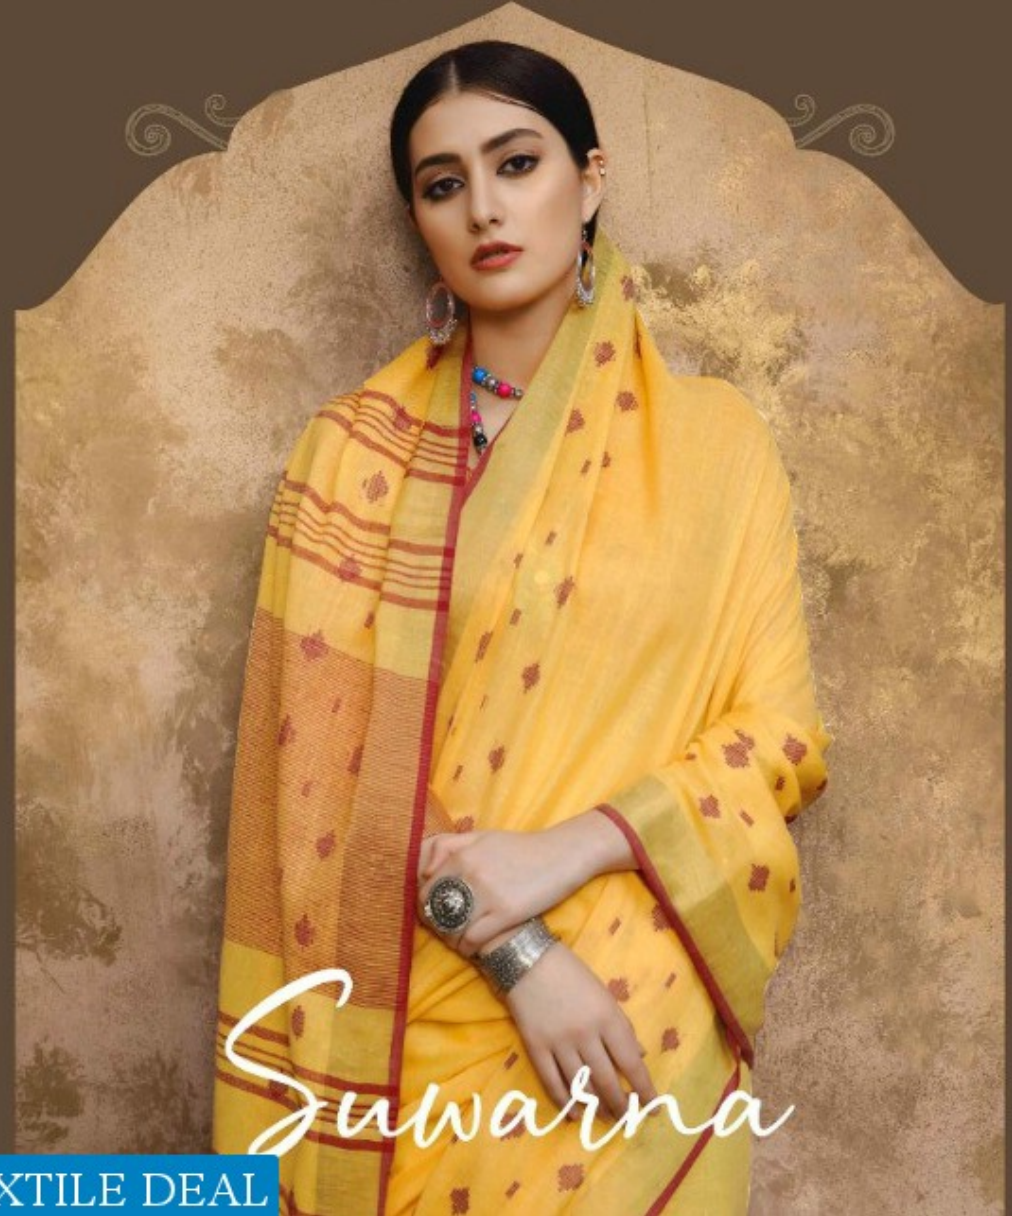

ISHIKA
TRIBUTE TO WOMEN

THE GOLDEN ERA

Suwarna

TEXTILE DEAL

TRIBUTE TO WOMEN
THE GOLDEN ERA

this collection is dedicate
to indian woman ,
who is most beautiful
in our traditional wear
and represent of her
own beauty

TEXTILE DEAL

THE GOLDEN ERA

TEXTILE DEAL

9004

THE GOLDEN ERA

9005

TEXTILE DEAL

ISHIKA
DESIGNS FOR WOMEN