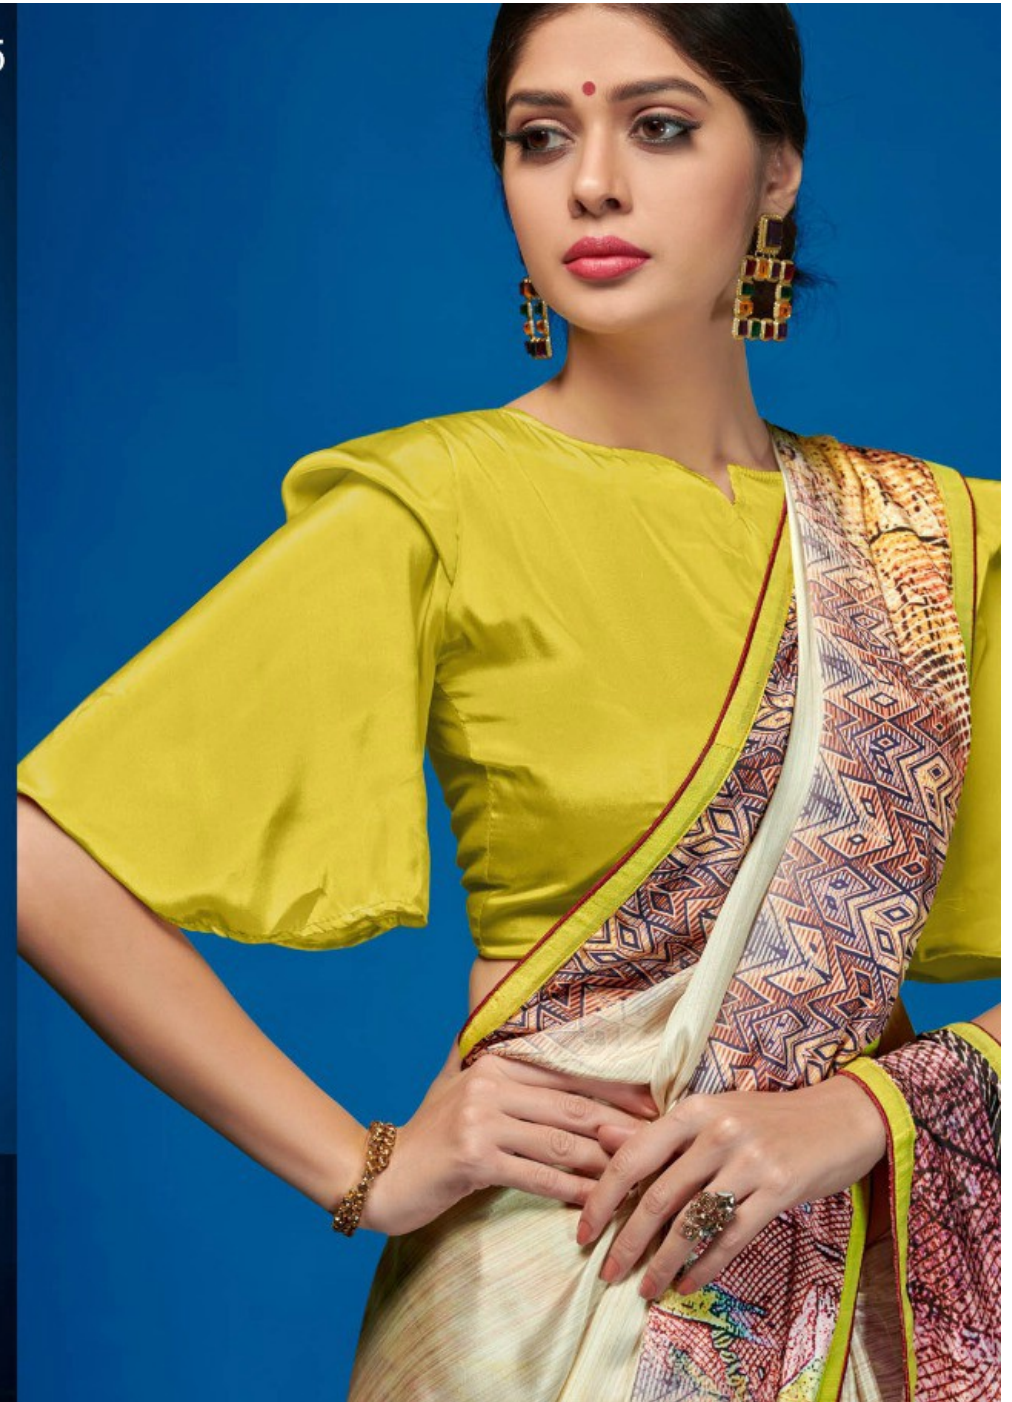

SKU-SERENE PAULA3905
FABRIC-CREPE SILK
COLOR-MULTICOLORED
WORK-DIGITAL PRINT
LENGTH-6.3 MTR

TEXTILE DEAL