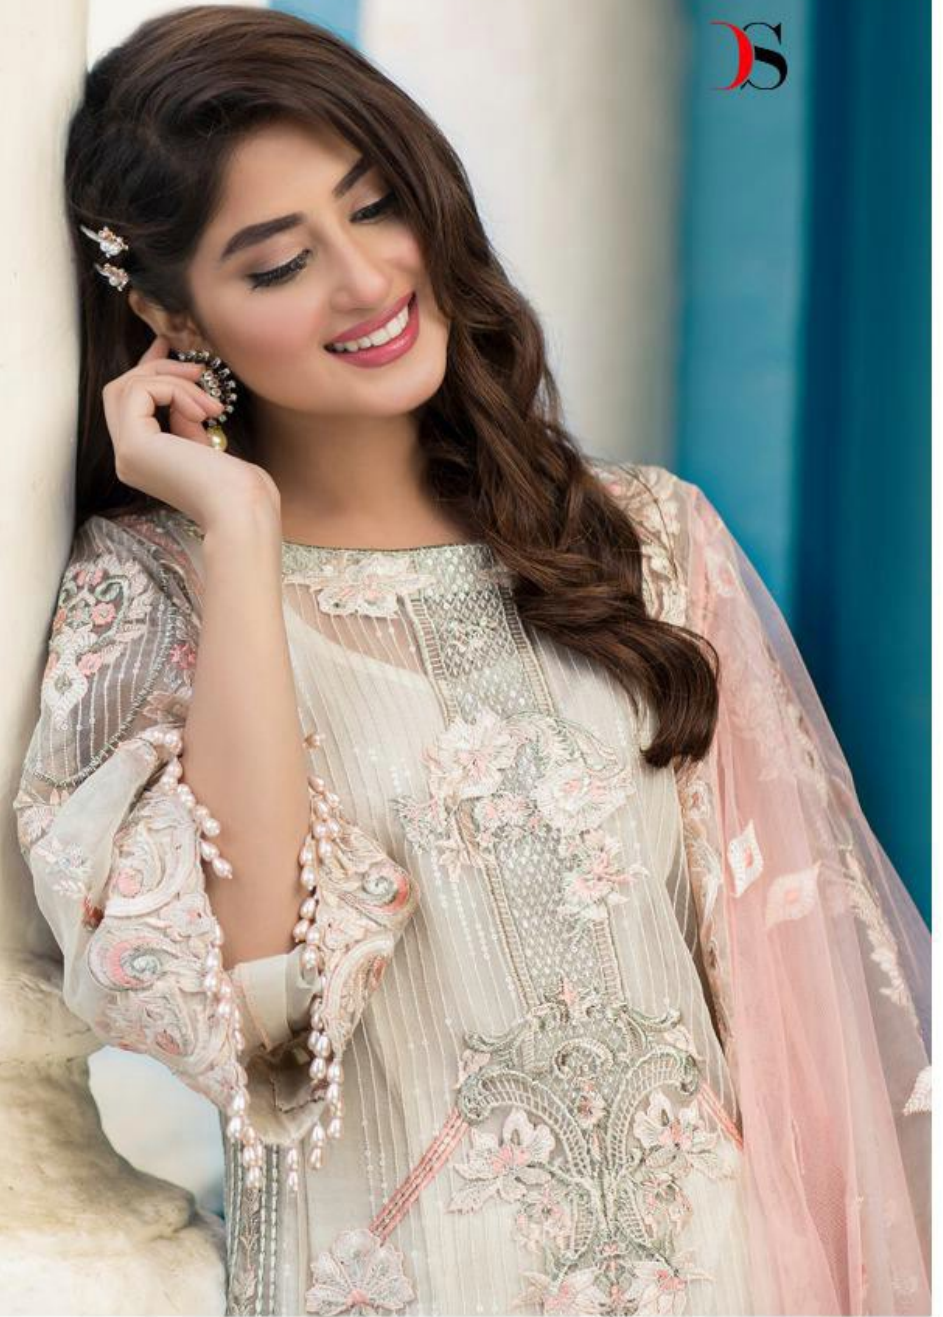

IMORZLA 11

FRESH CROP

*The season's
newest silhouettes
are all set to transform
you into the goddess
you wish to be.*

900-205

TEXTILE DEAL

CHIC INSTANT

For more information
please visit our website
www.textiledeal.com
or call us on
020-26111111
www.facebook.com/textiledeal