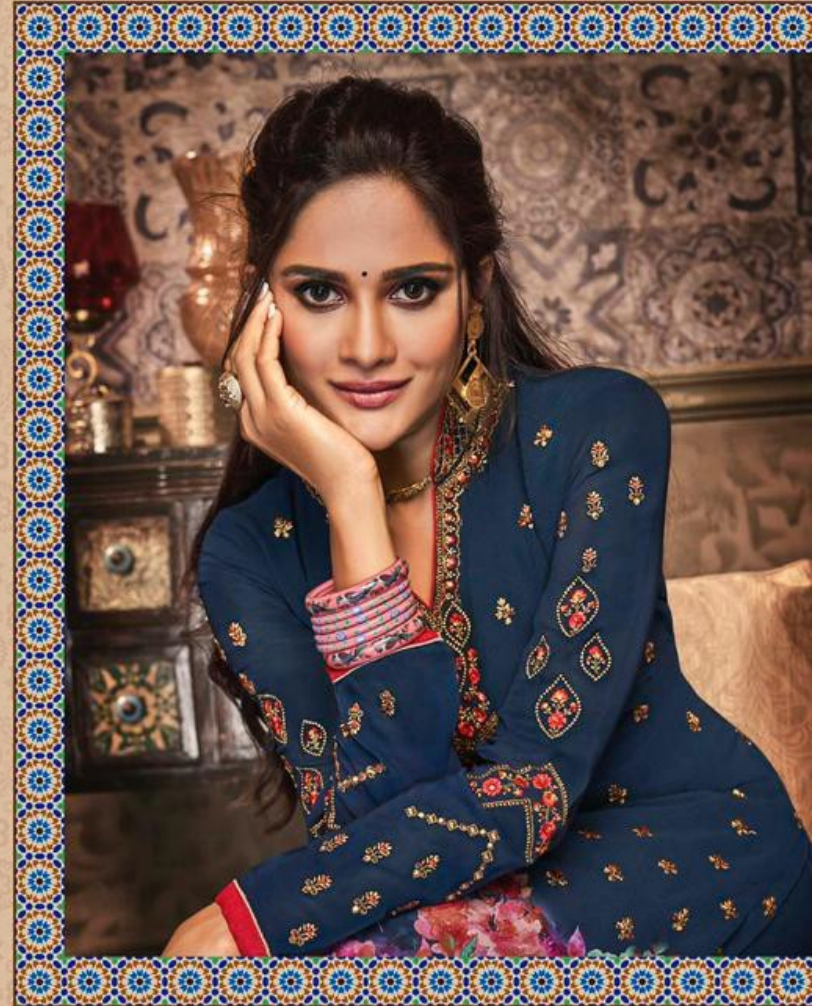

Lavina™

VOL.81

TEXTILE DEAL

TEXTILE DEAL

Lavina™

D.No:- 31003

Lavina™

D.No- 81004

PRODUCT DETAILS

TOP

GEORGET DIGITAL PRINT WITH
HEAVY EMBROIDERY

BOTTOM AND INNER

DULL SANTOON

DUPATTA

NAZNEEN WITH LESSPATTI