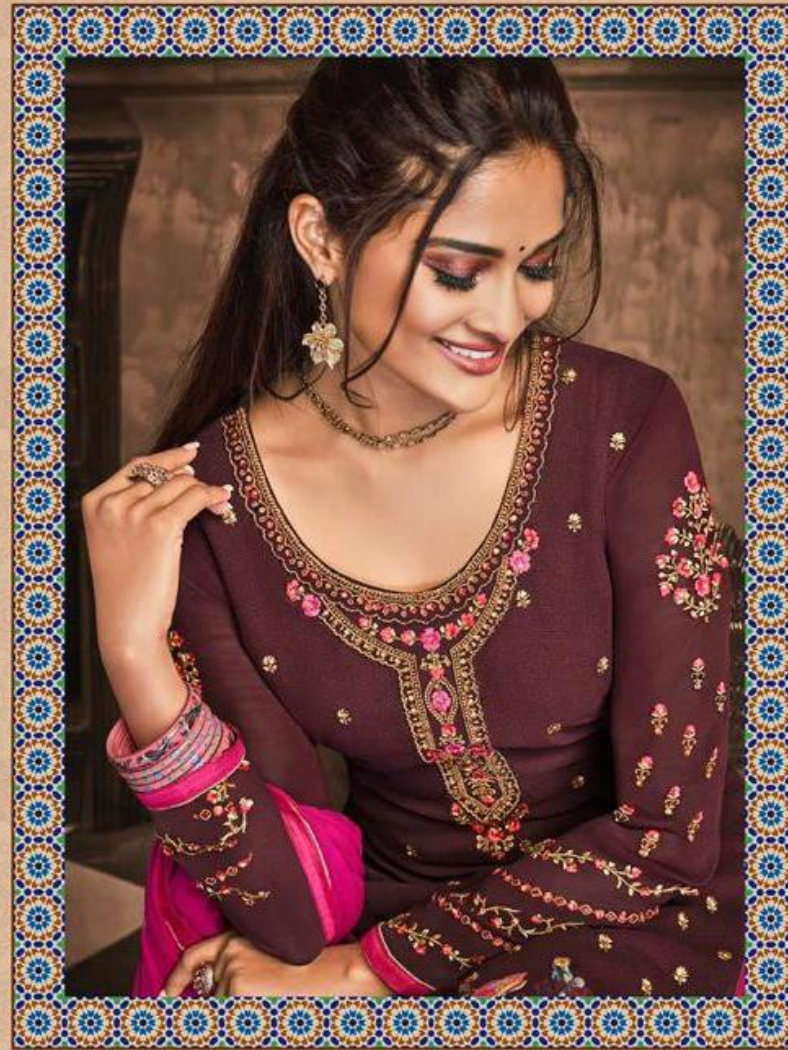

Lavina™

VOL.81

TEXTILE DEAL

TEXTILE DEAL

Lavina™

D.No:- 31003

Lavina™

D.No- 81004

PRODUCT DETAILS

TOP

GEORGET DIGITAL PRINT WITH
HEAVY EMBROIDERY

BOTTOM AND INNER

DULL SANTOON

DUPATTA

NAZNEEN WITH LESSPATTI