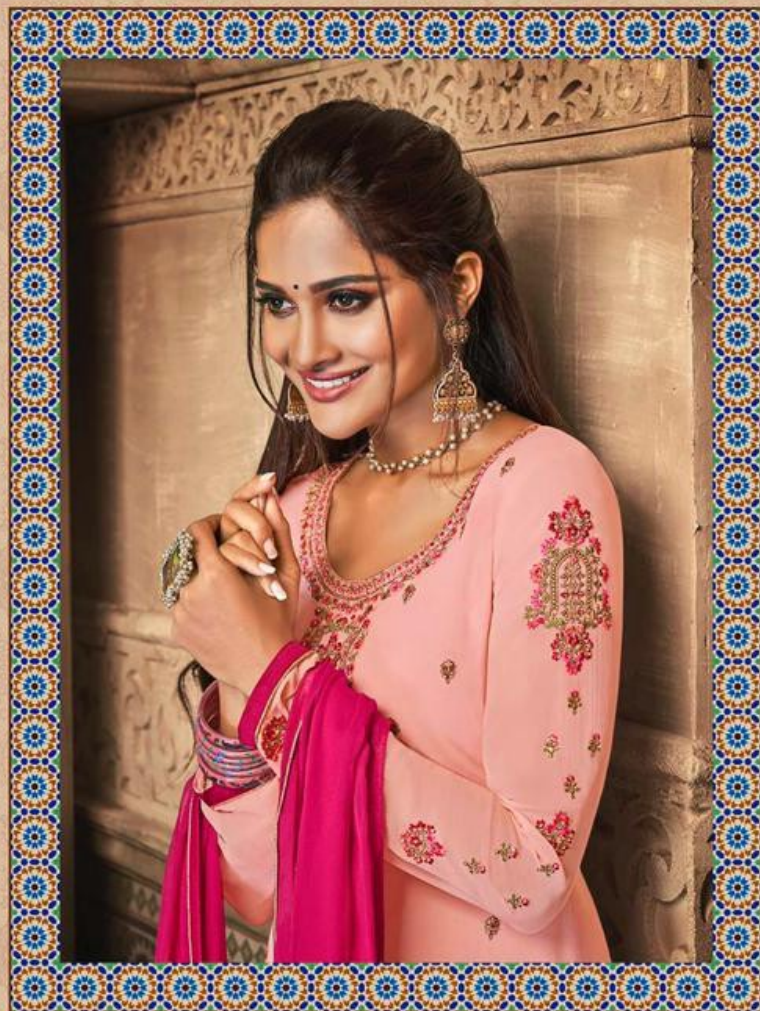

Lavina™

D.No:- 31001

TEXTILE DEAL