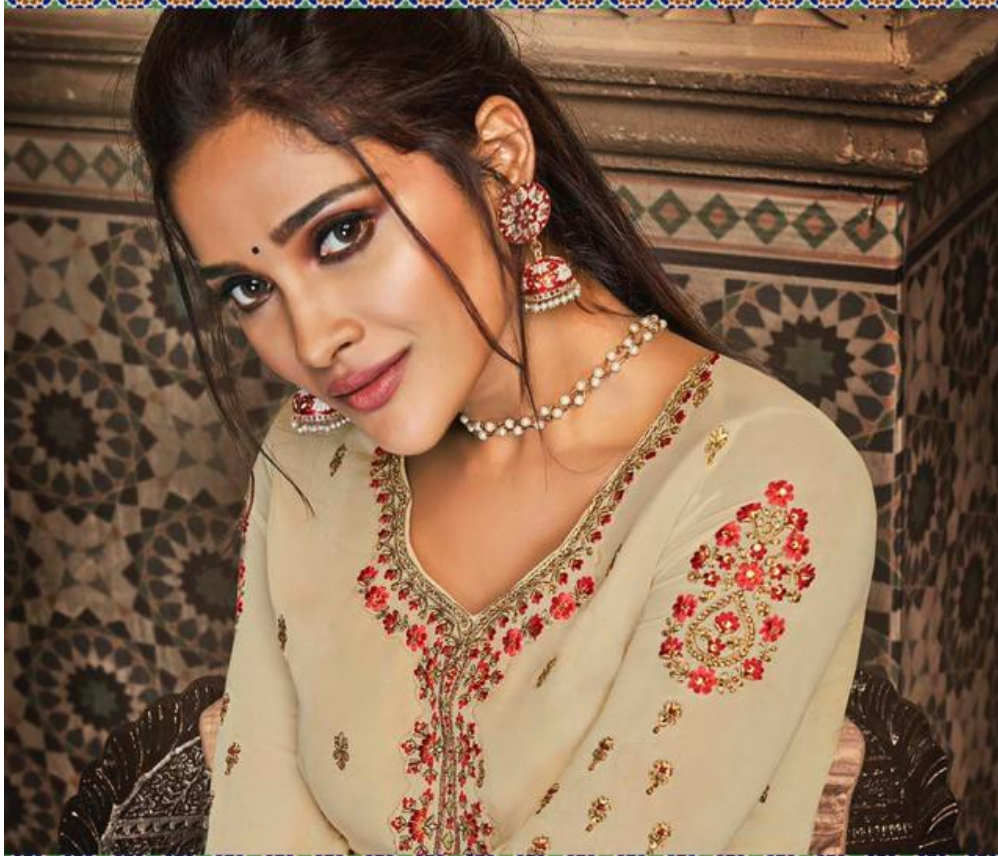

Lavina™

D.No:- 81002

TEXTILE DEAL