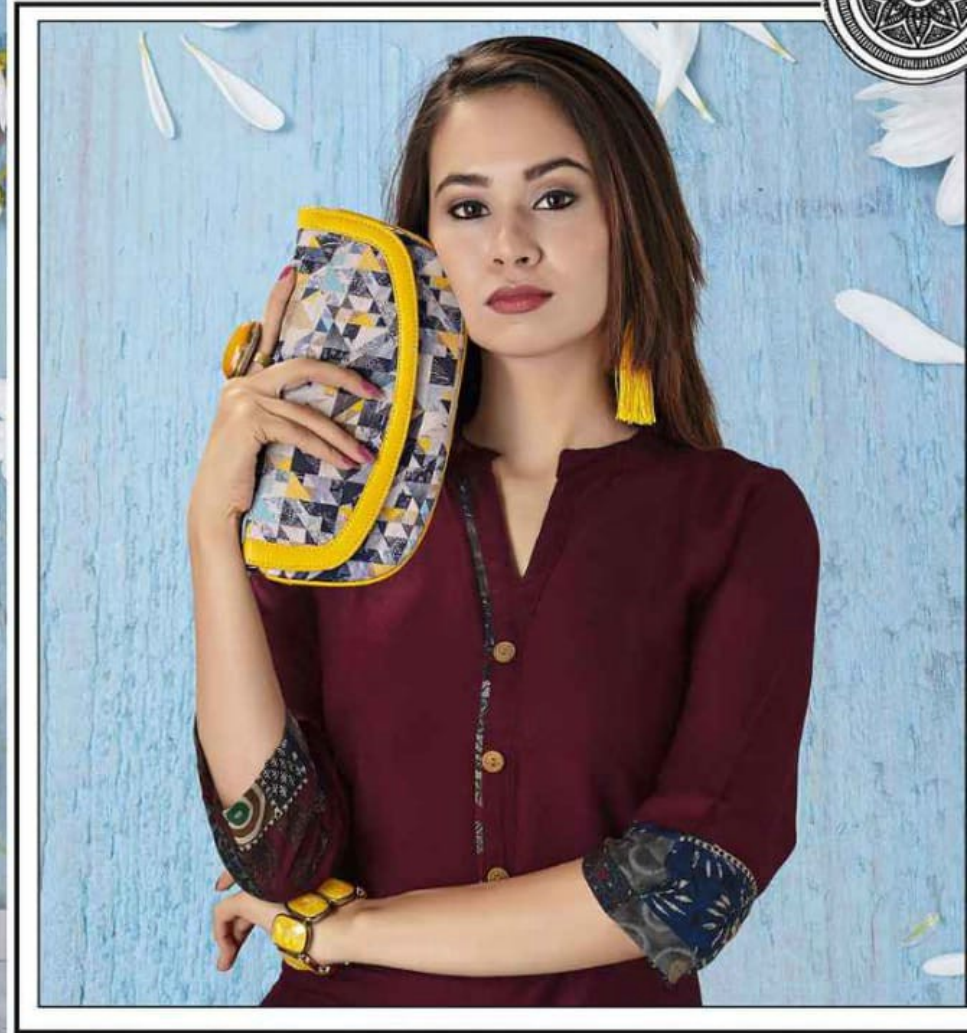

TEXTILE DEAL

FEMININE MYSTIC

TEXTILE DEAL

With the world of colors filled into it,
The designs come to life & charm to your personality
The new BEAUTY of shades

MAGNIFICENT LOOK

TEXTILE DEAL

806

Stylish Elegance

Accentuate the charm of this designs with decadent embellishment to add a hint of sparkle to your look.

TEXTILE DEAL

The Secrets of Beauty Natural
Beauty is manifestation of secret natural laws, which otherwise
would have hidden from us forever