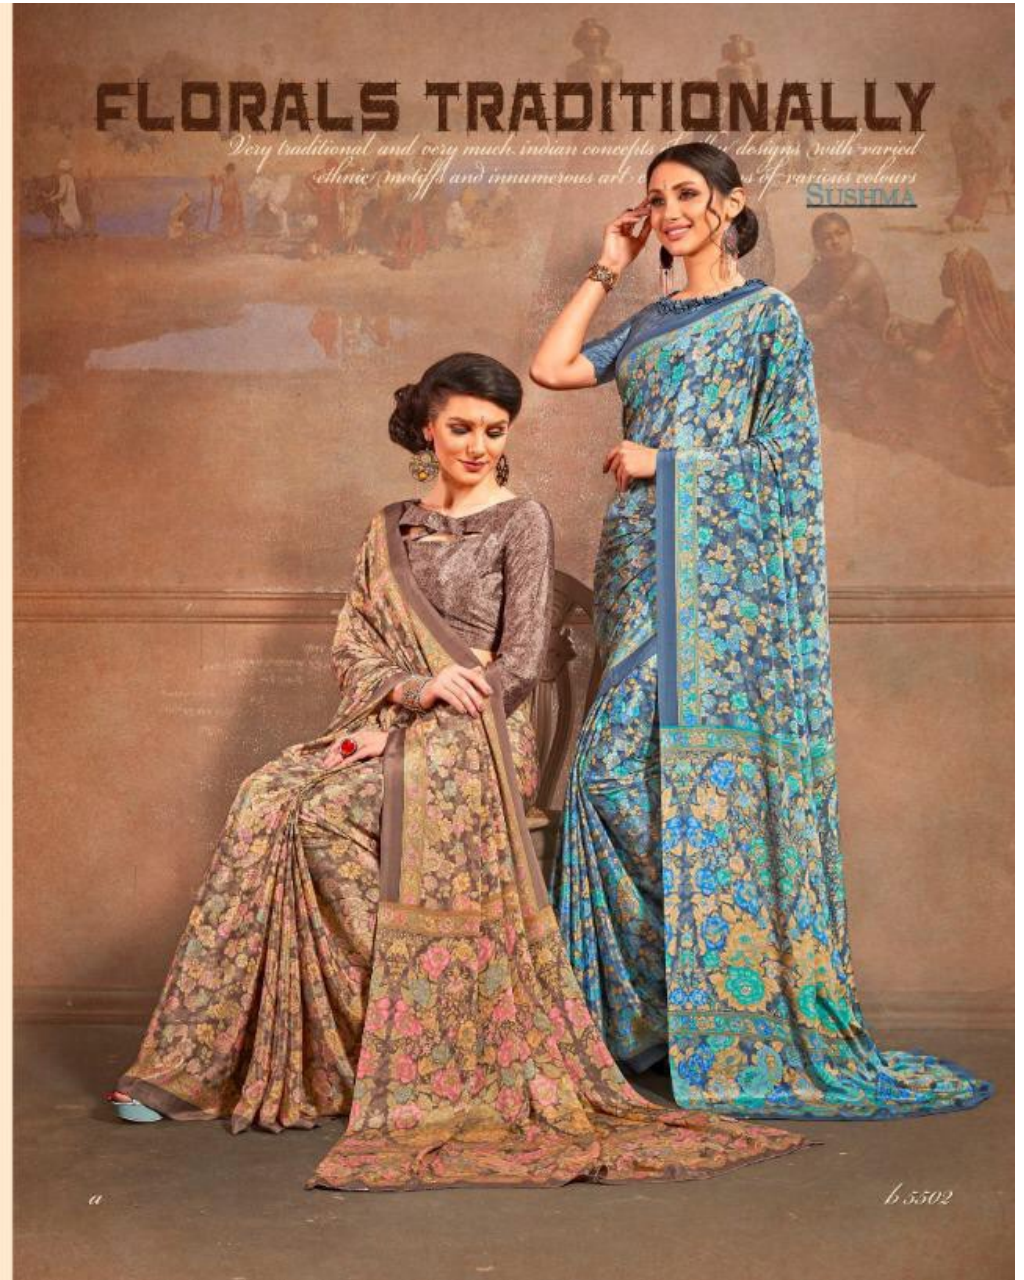

ARTY MOTIFFS

Very traditional and very much indian concepts of silk designs with varied ethnic motifs and art combinations of various colours

SUSHMA

a

b.5504

TEXTILE DEAL

TRADITIONAL ETHNICITY

Very traditional and very much indian concepts of silky designs with varied ethnic motifs and innumerable art combinations of various colours