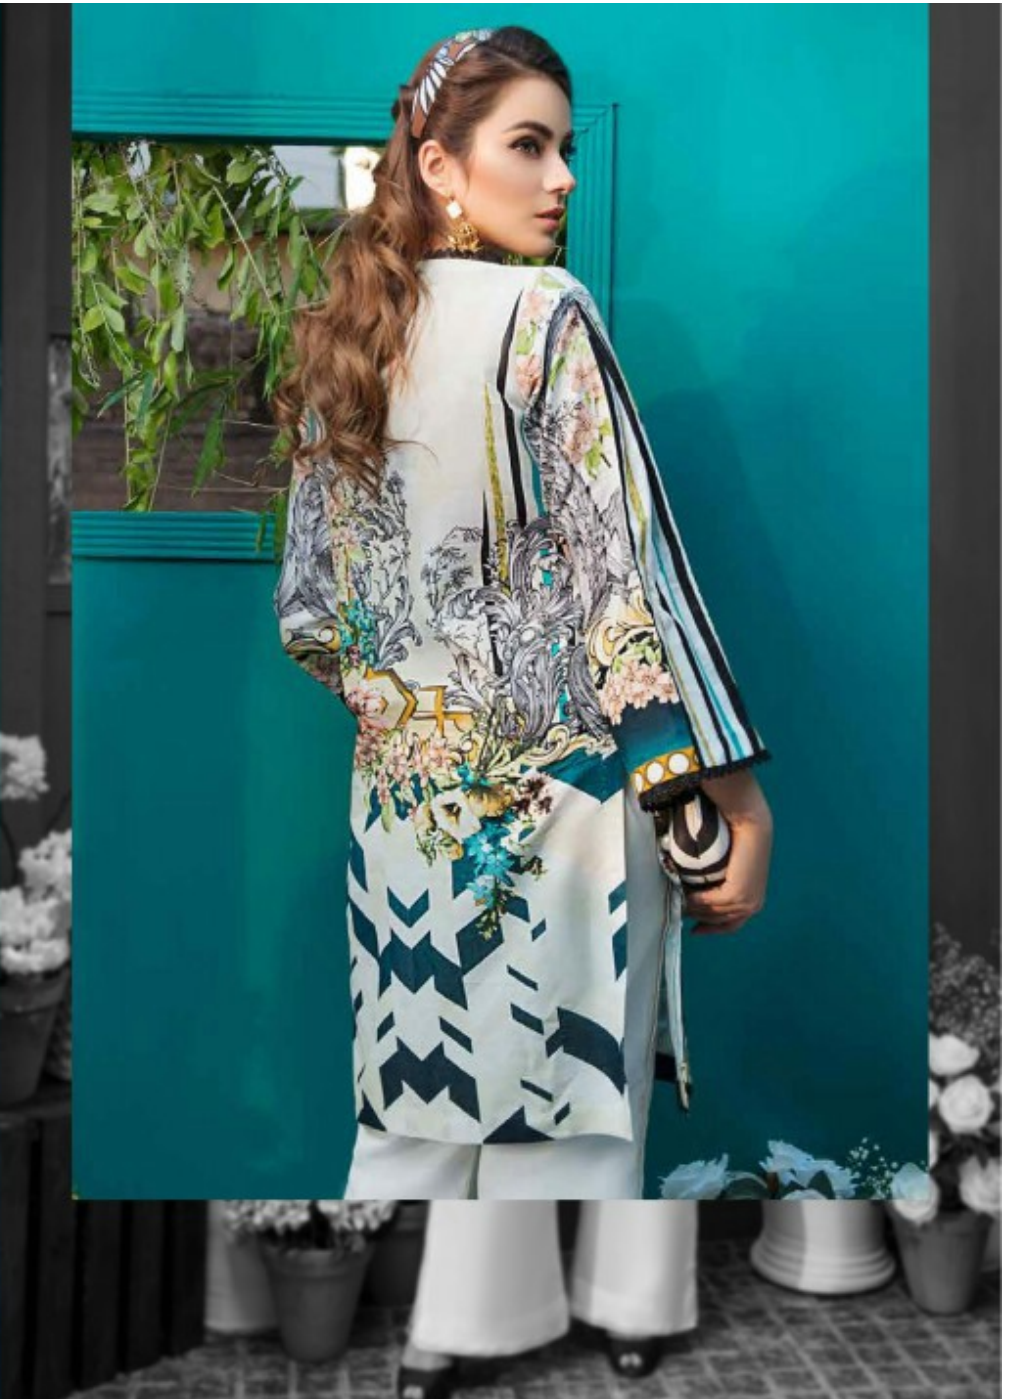

FIRDOUS

CONCEPT STORES

SOLITAIRE

Classic

TEXTILE DEAL

Block Party

19210 1250/-
3 M Embroidered Print Lawn Shirt

TEXTILE DEAL

Stay in your
Magic

TEXTILE DEAL

Stay Classy

19261 1250/-
3 M. Embroidered Print Lawn Shirt

TEXTILE DEAL

TEXTILE DEAL

*Fresh
Start*

TEXTILE DEAL