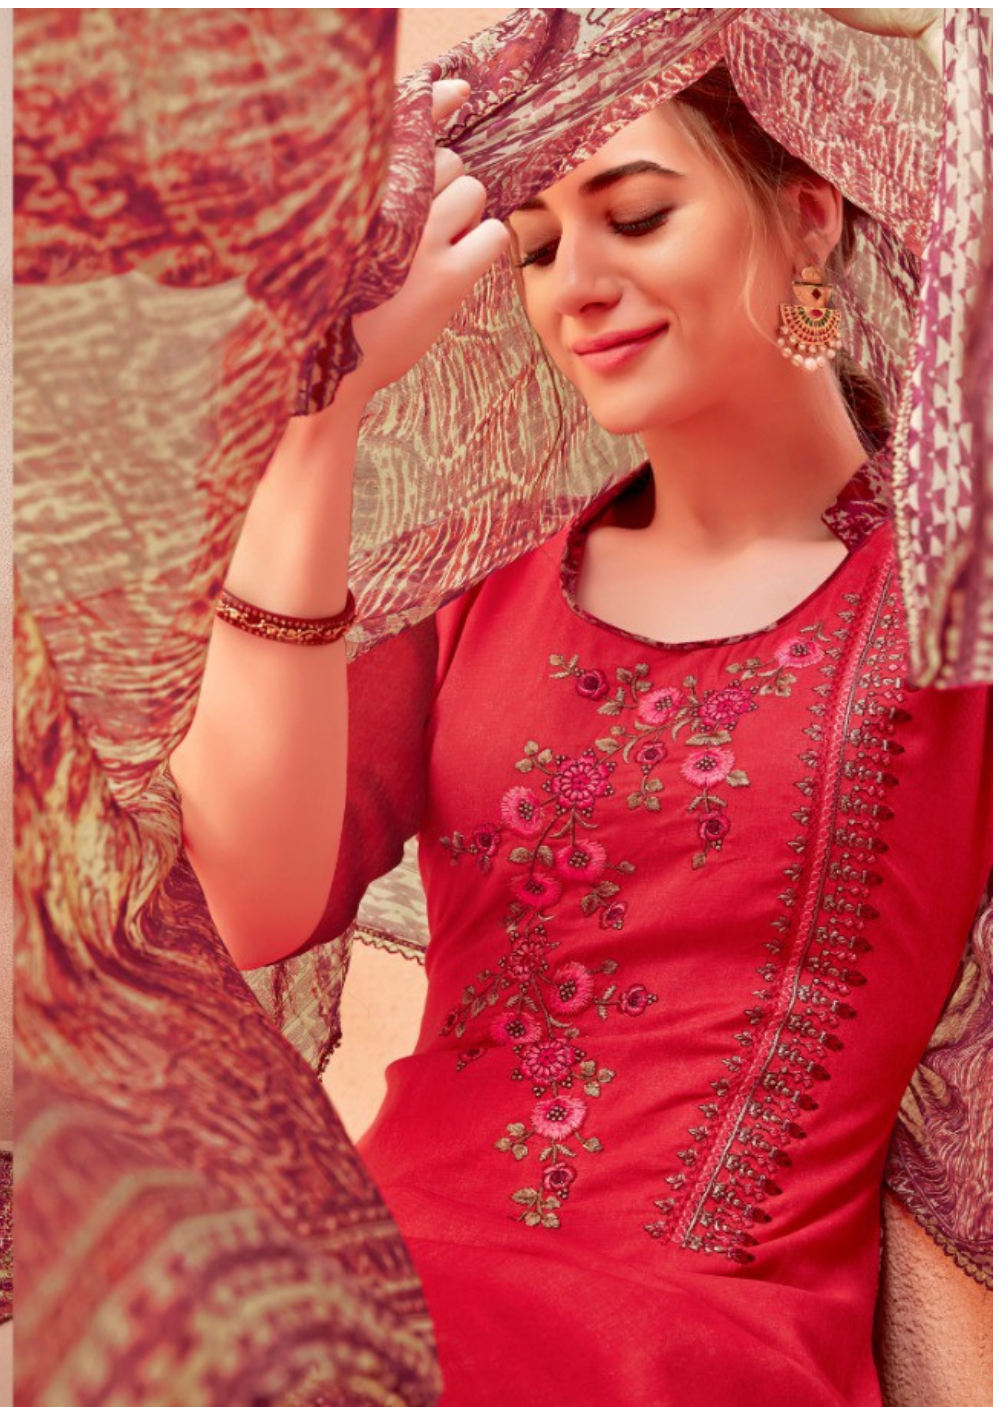

Amber

Exclusive designer collection...

This season be sure to invest in our classic style, with cool colours and hints of intricate and delicate embellishment

391/002

TEXTILE DEAL

Amber

391-009

TEXTILE DEAL

391- 005

TEXTILE DEAL

Enriched with remarkable design, each piece from this line-up is an ethereal delight.

TEXTILE DEAL

Amber

391-003

D.No. 391-001

D.No. 391-002