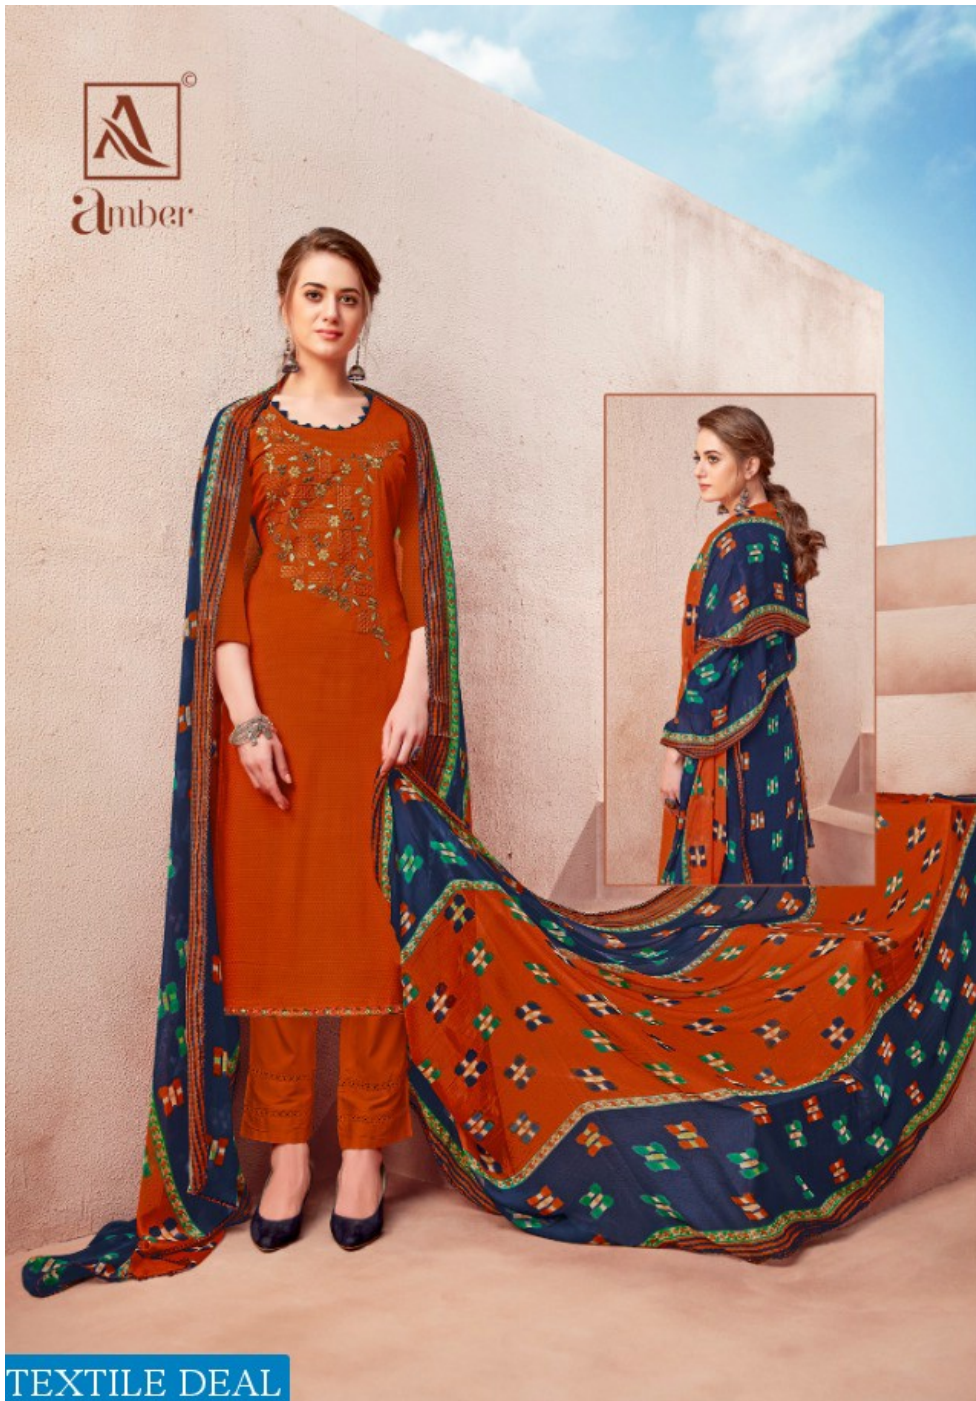

Amber

Exclusive designer collection...

This season be sure to invest in our classic style, with cool colours and hints of intricate and delicate embellishment

391/002

TEXTILE DEAL

Amber

391-009

TEXTILE DEAL

391- 005

TEXTILE DEAL

Enriched with remarkable design, each piece from this line-up is an ethereal delight.

TEXTILE DEAL

Amber

391-003

D.No. 391-001

D.No. 391-002

TEXTILE DEAL

Amber

Amber

TEXTILE DEAL

PB

The picture beauty

the customary look that will
look that will elp your
magnificence
and create an ever-growing
impression!

391- 008