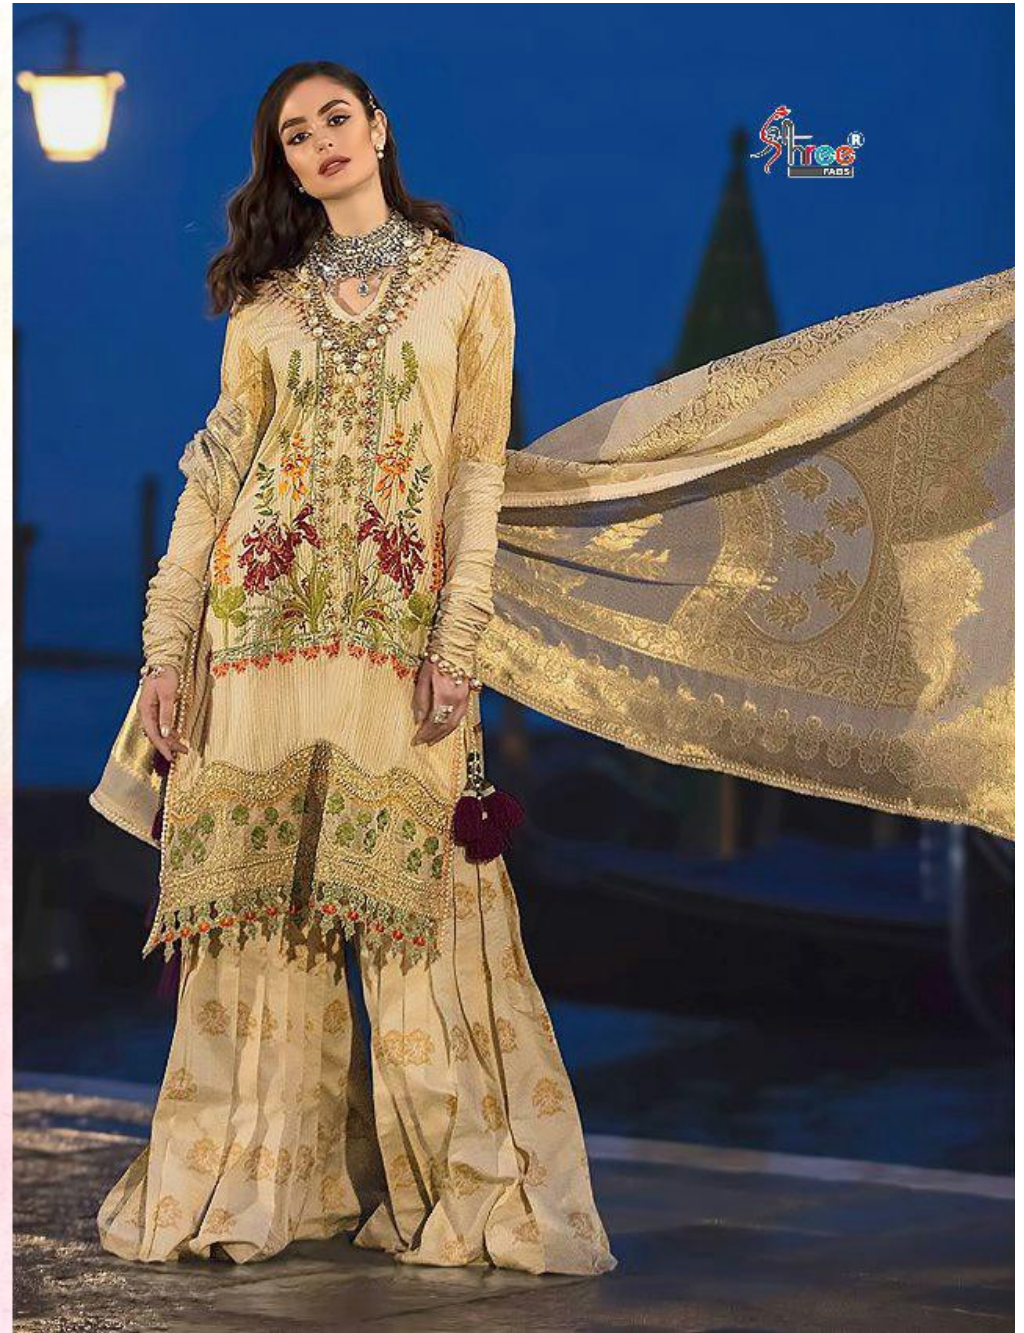

5108

SANA SAFINAZ
Premium lawn collection

TEXTILE DEAL