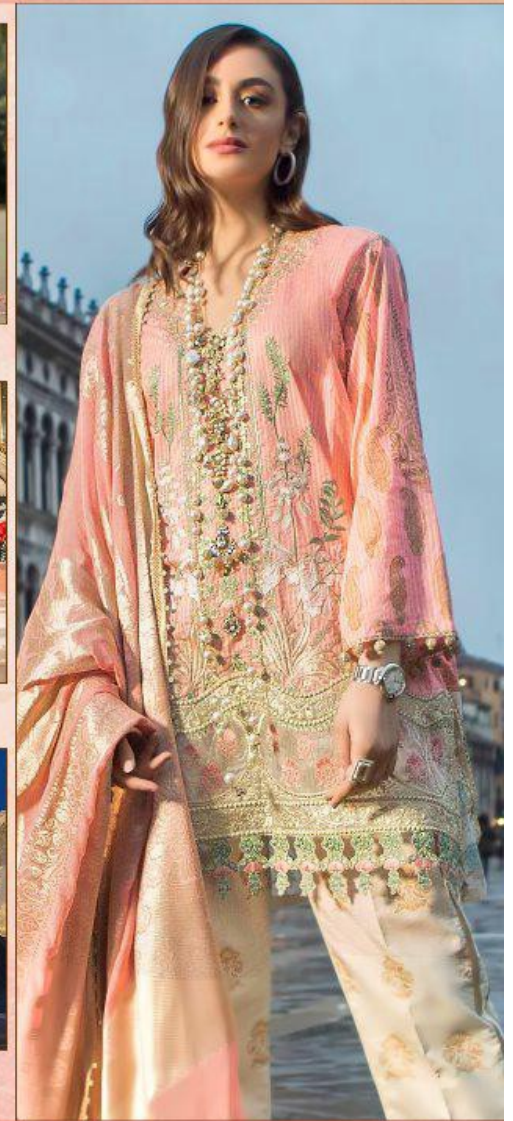

TEXTILE DEAL