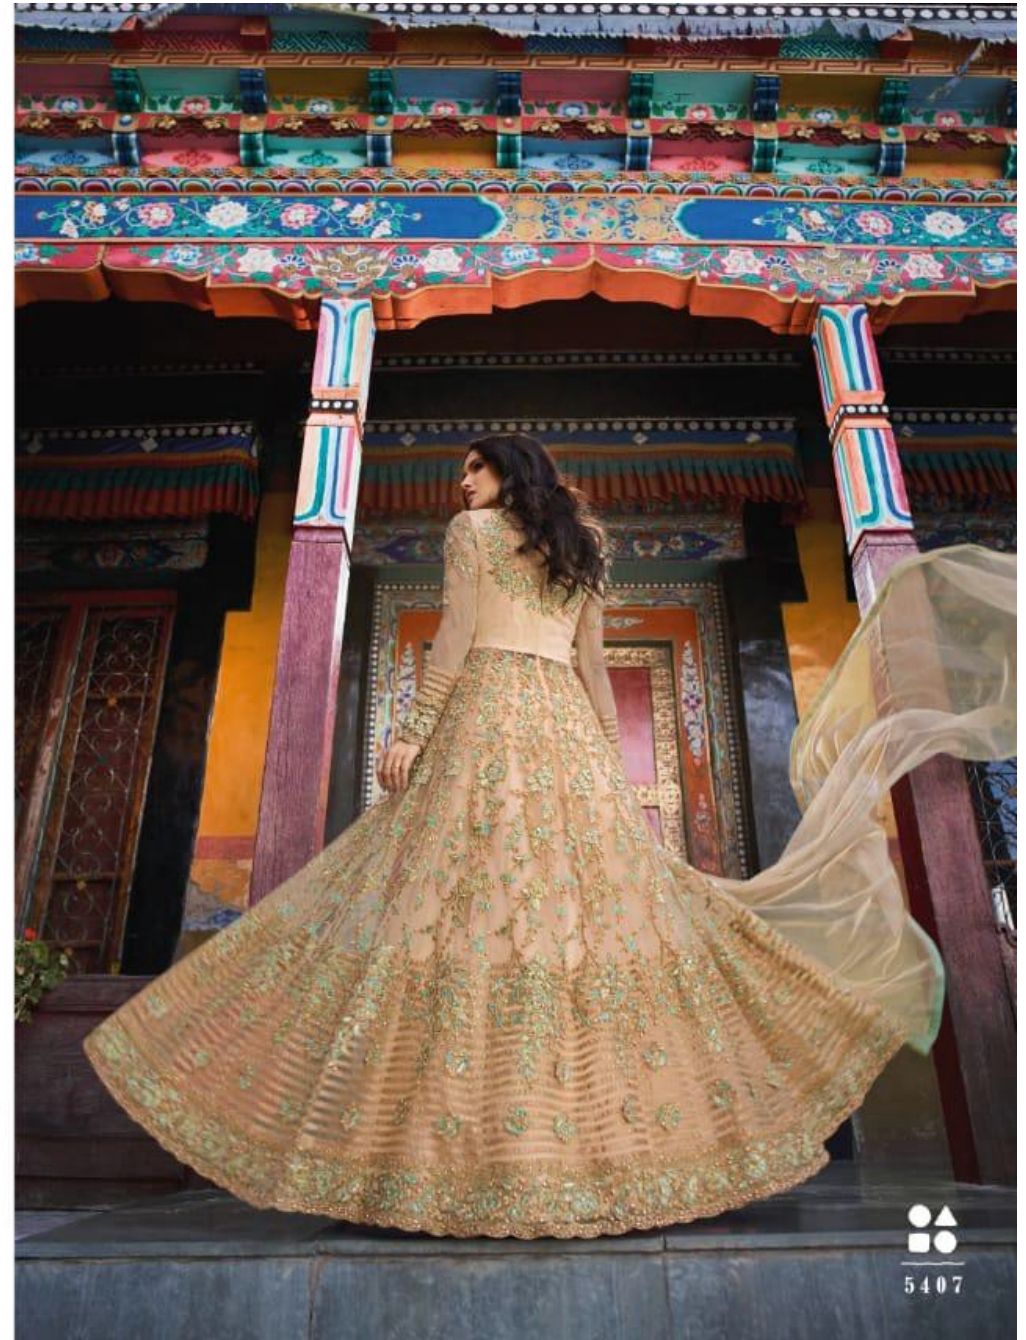

Sangann

IANA

TEXTILE DEAL

5407