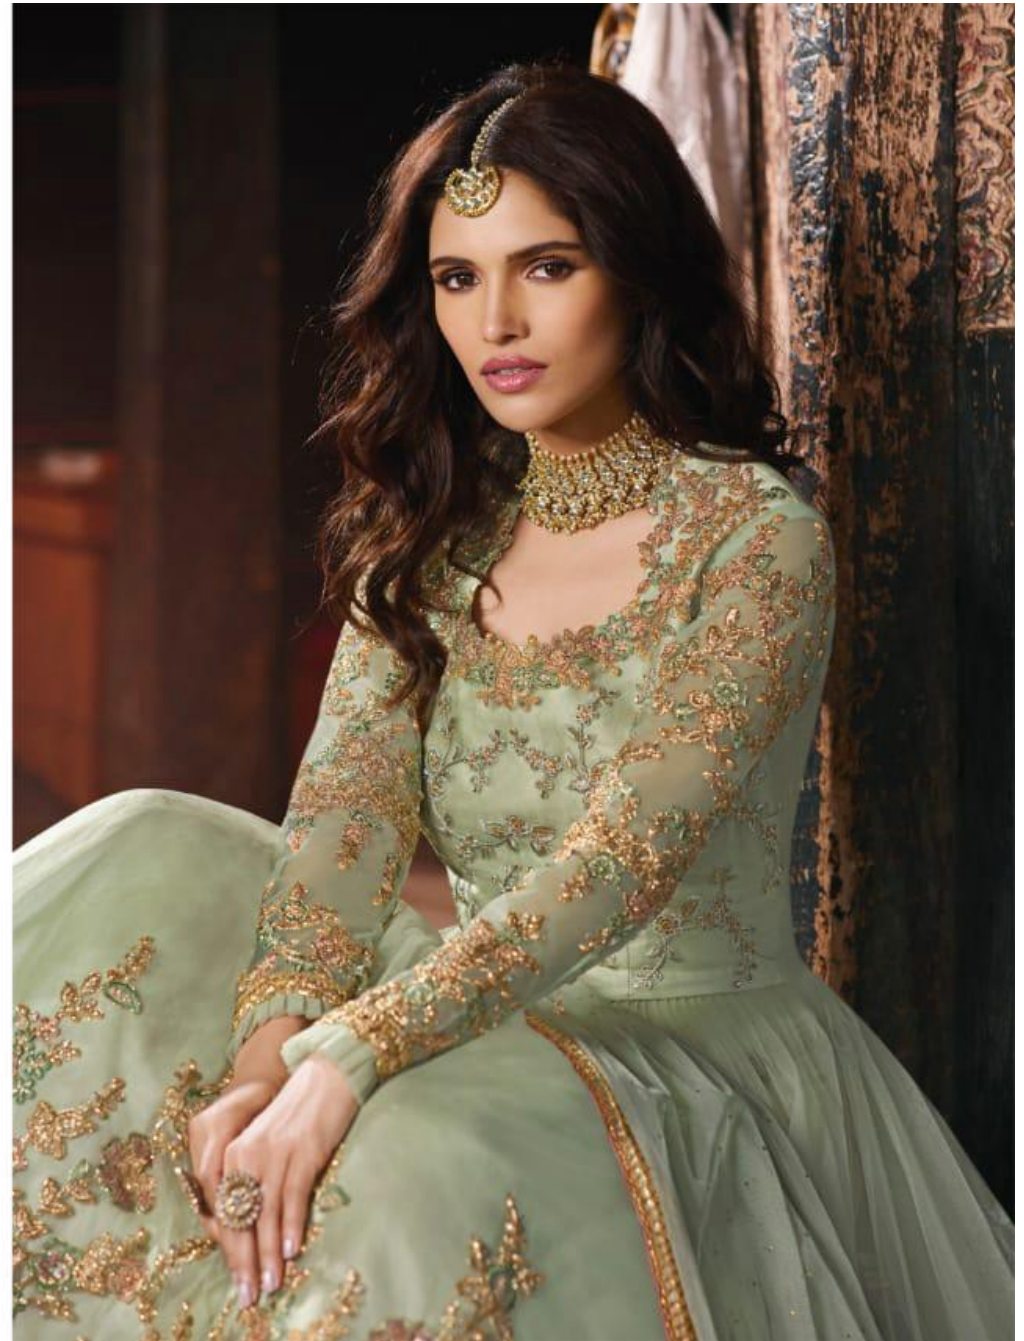

TEXTILE DEAL