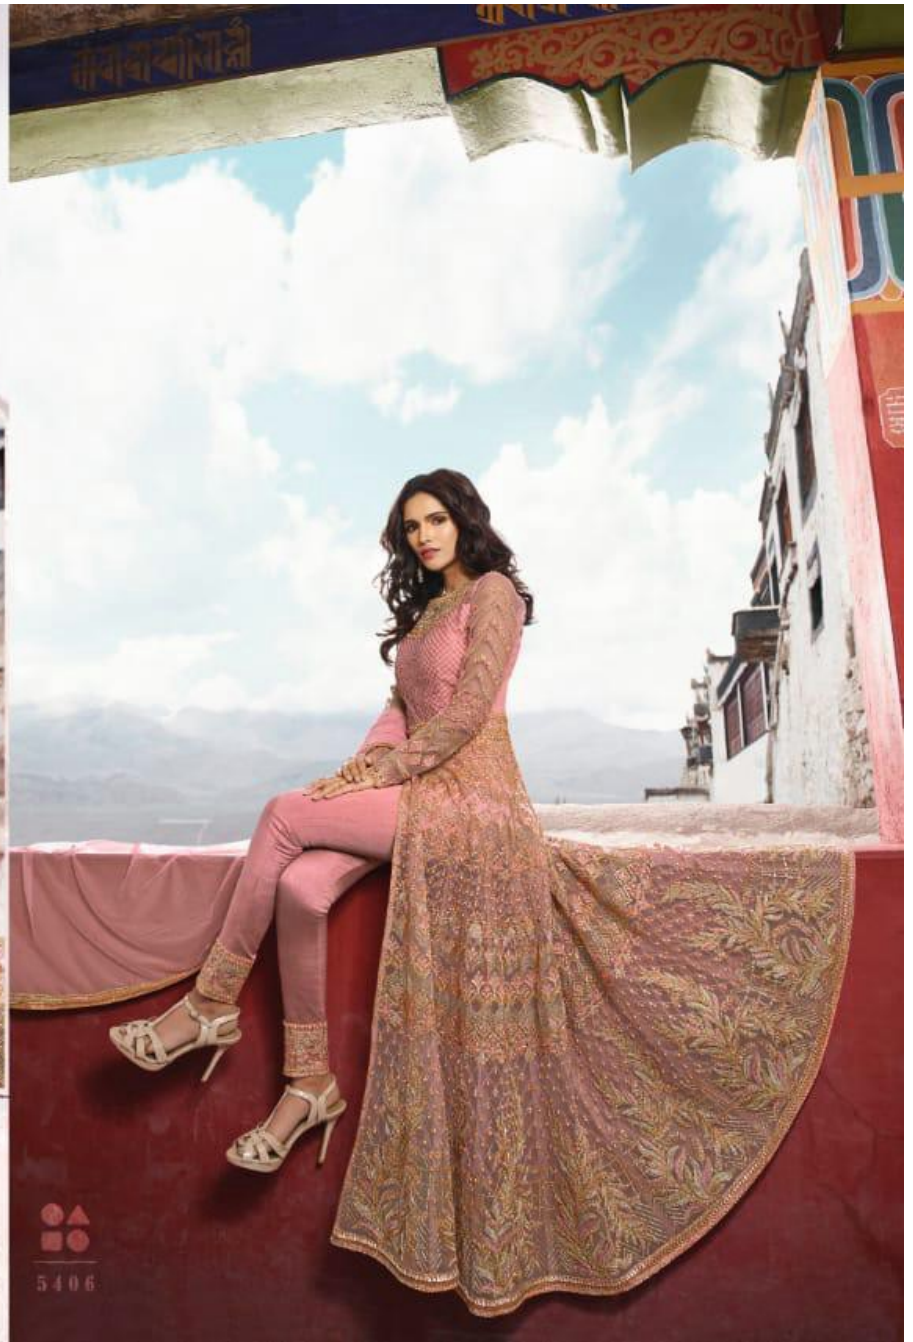

OSEL

5406

TEXTILE DEAL