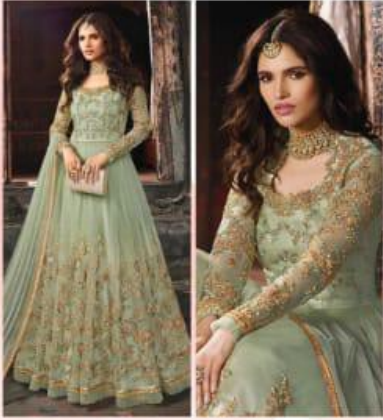

Sangann 

**IANA**

While the head to toe *giram* embellishments on akira complement the *friscious* hue, the pants adds charm to the overall *silhouette*.

TEXTILE DEAL

5407

ILIANA

Delicate floral motifs, natural shade and a whiff of pure bliss. All in all just the perfect ensemble for the woman who finds solace in extravagant chic.

### OSEL

This pink ensemble toasts the exuberance of lavish colours synonymous with the royal subcontinent. Artifically executed intrinsic embroidery makes it visually sumptuous.

5406

TEXTILE DEAL

5401

5402