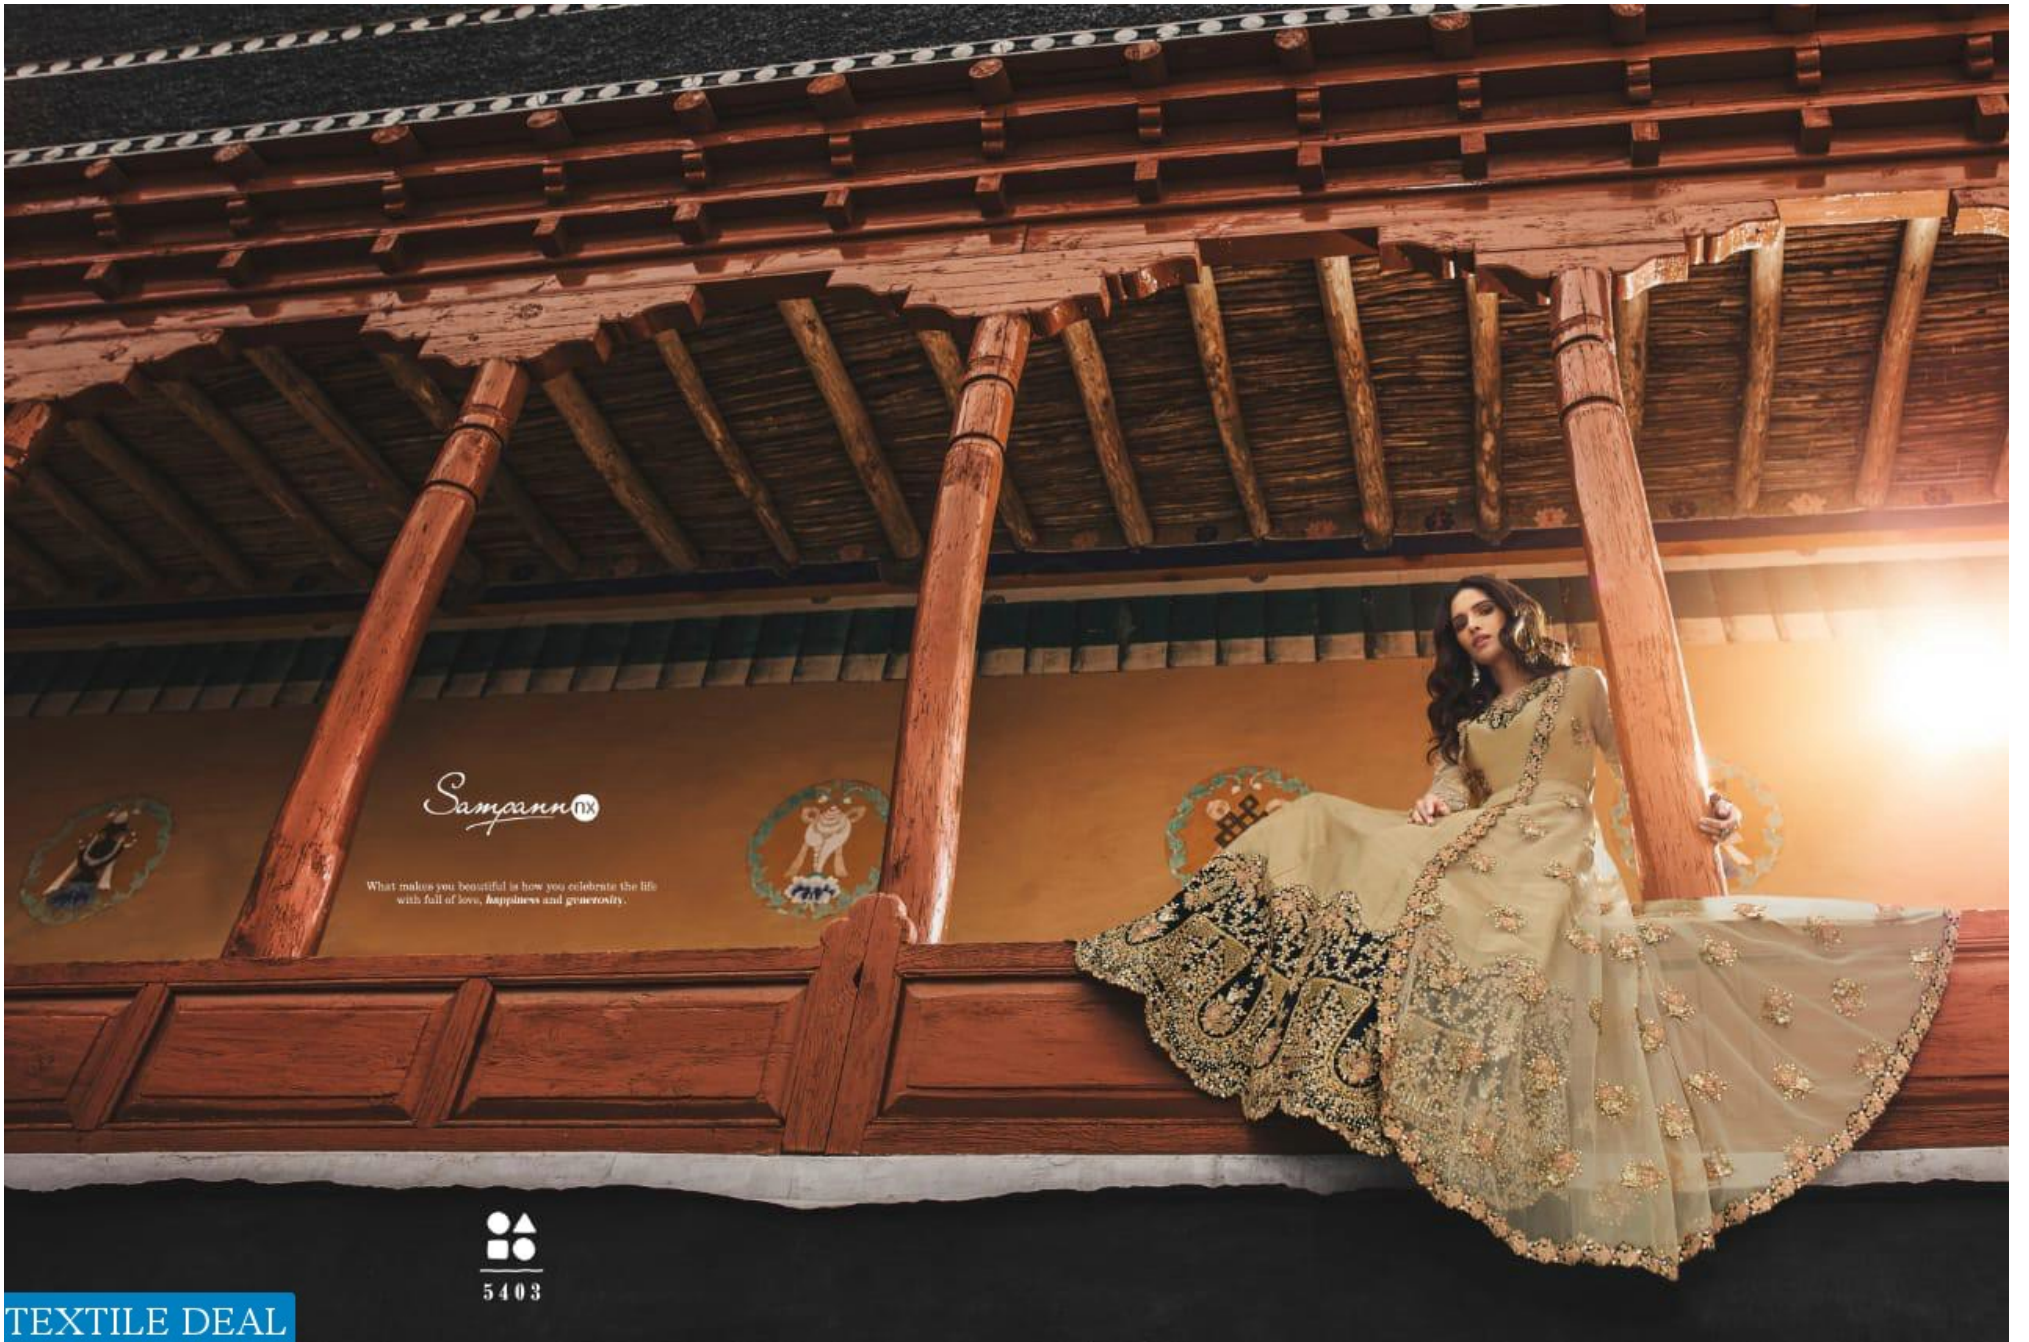

Sampann nx

5403

TEXTILE DEAL