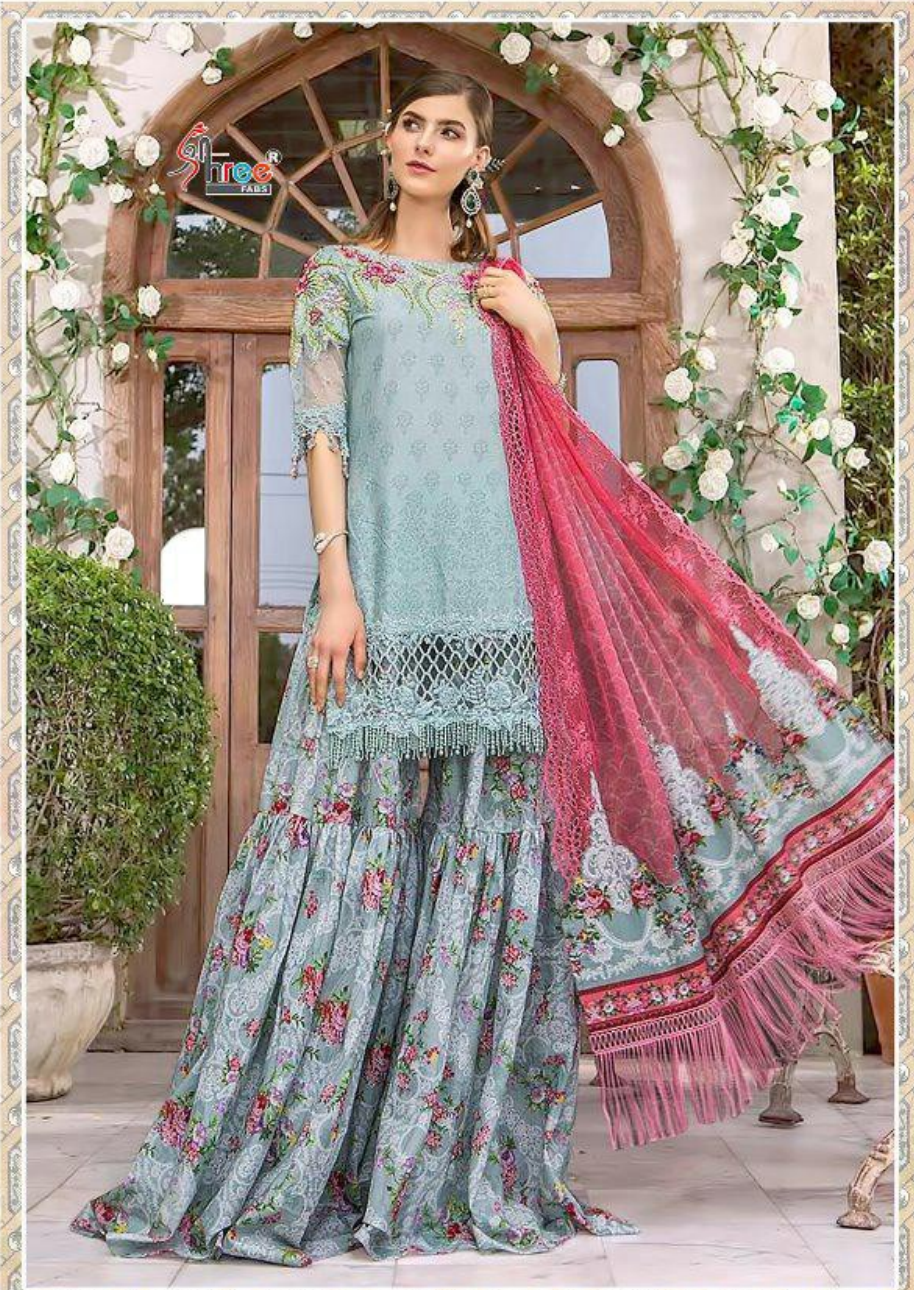

SUPER  
**MARIYA.B.** <sup>NX</sup>  
**Lawn Collection**  
Vol-2

TEXTILE DEAL

1631

**MARIYA.B. NX**  
Lawn Collection  
Vol-2

TEXTILE DEAL

Shree  
FABO

1637

**MARIYA.B.** <sup>SUPER</sup> <sub>NX</sub>  
Lawn Collection  
Vol-2

TEXTILE DEAL

1631

1634

1636

1637

Shree®  
FABE

SUPER  
NX  
**MARIYA.B.**  
Lawn Collection  
Vol-2

TEXTILE DEAL