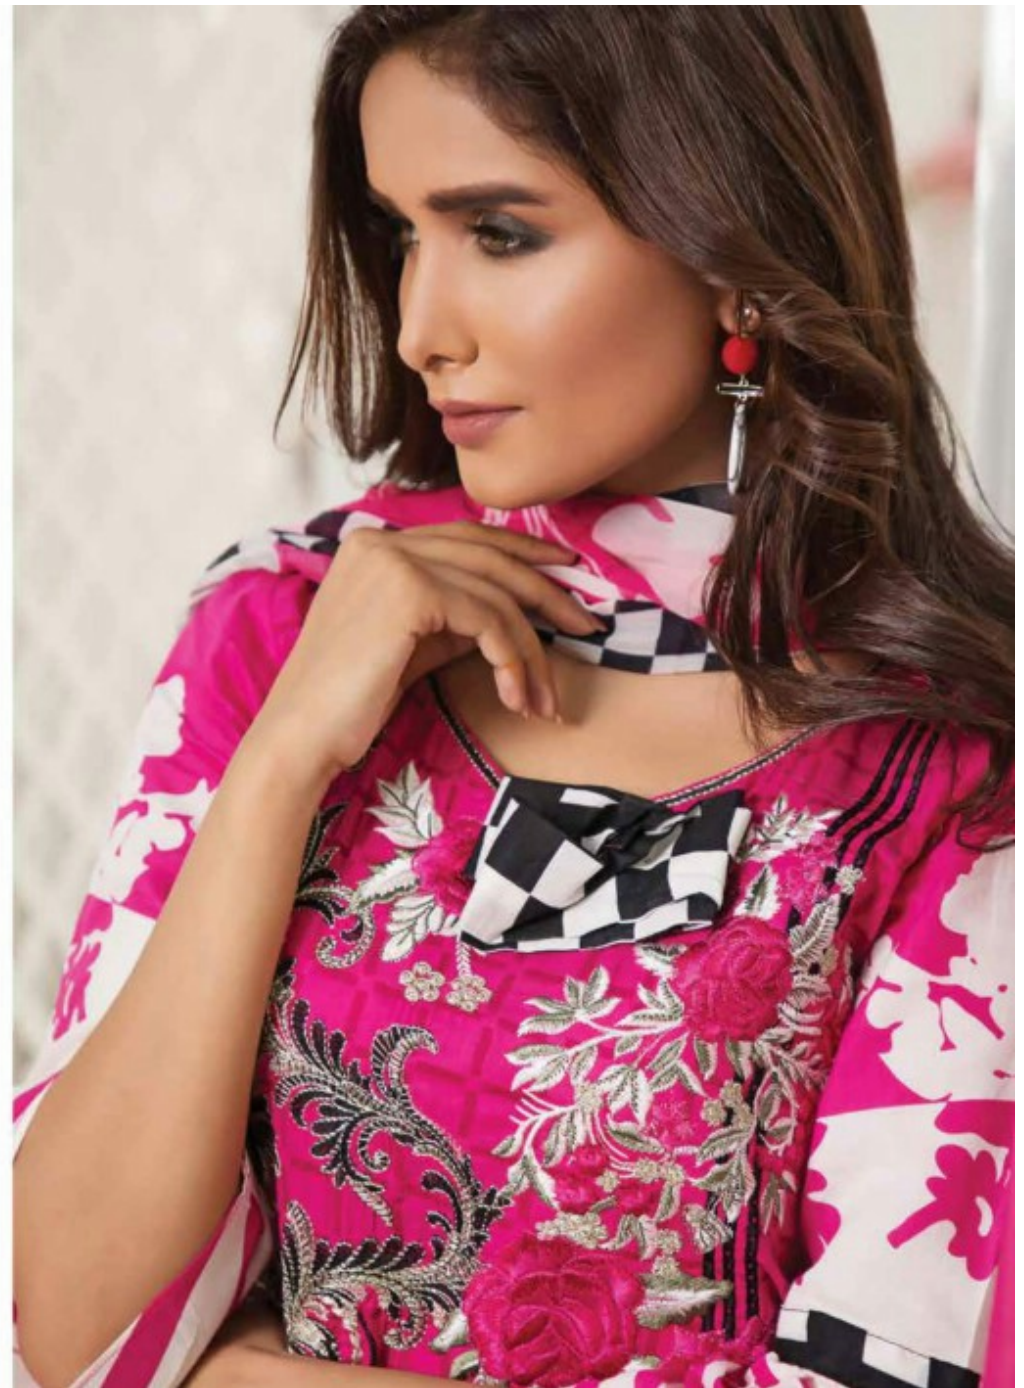

# Ayesha Hiba

Signature Series

**M T**  
MOOSA JEE  
**VIJ**  
FAROOQ TEXTILE

TEXTILE DEAL

TEXTILE DEAL

DESIGN:  
AH-1907(A)

TEXTILE DEAL

DESIGN:  
AH-1907(B)

TEXTILE DEAL

DESIGN:  
AH-1908(A)

TEXTILE DEAL

*Symbolizes Yin, perfectly stylized for womenly beauty and gentleness. It's a statement of graciousness, preservice, of love of nature. Soft and subtle in color yet strong in appearance. A magnolia means stability and grace through the ever changing ages.*