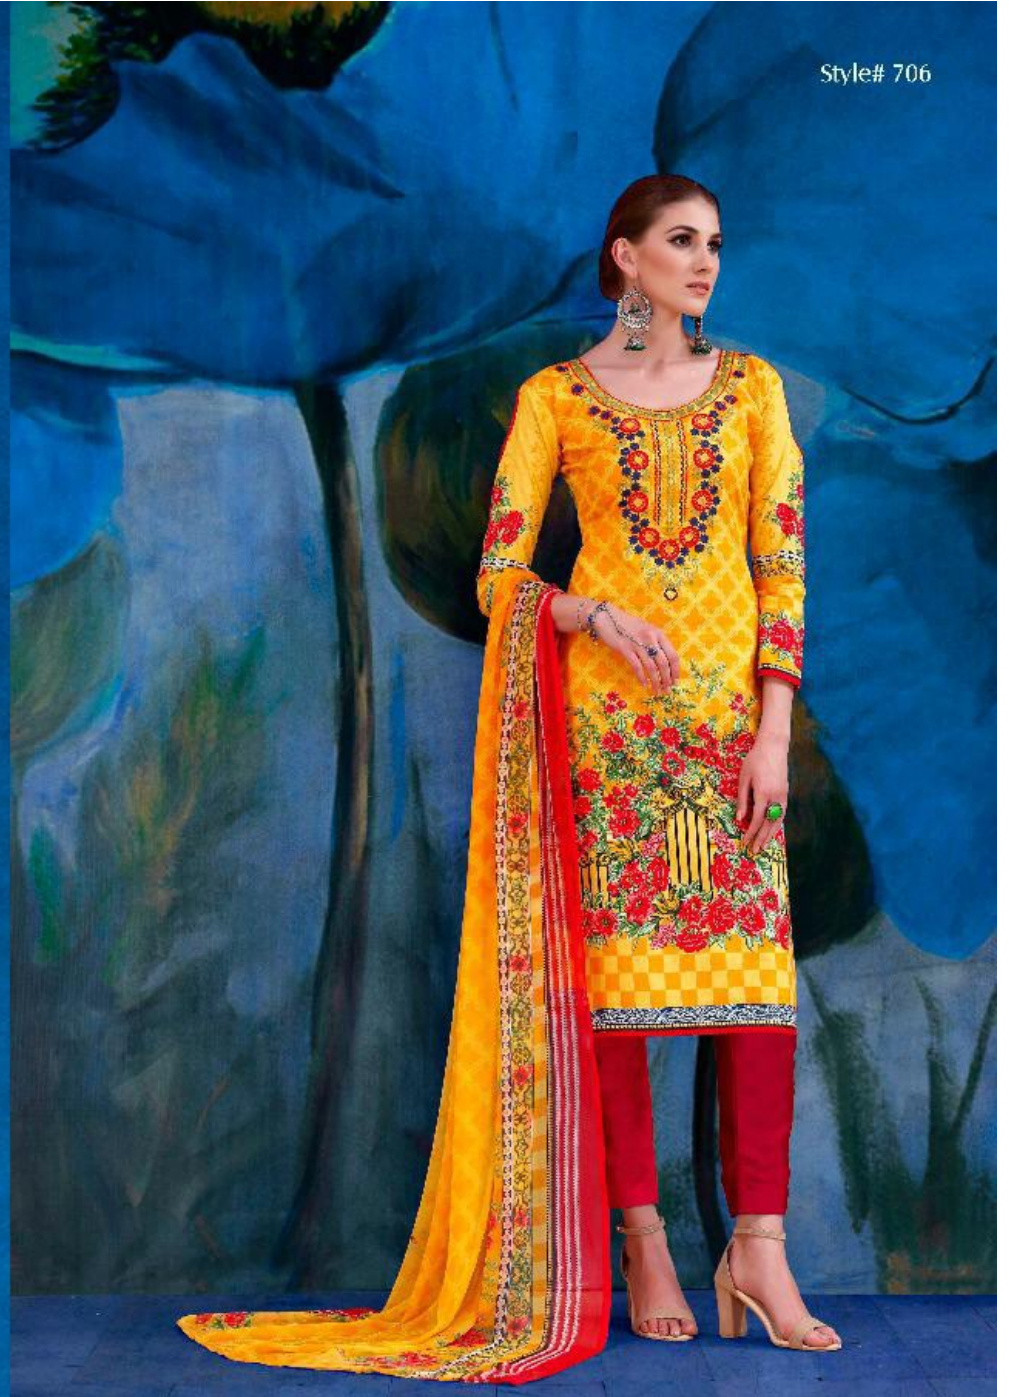

NĀZMA

*Confidence is an Statement*

Style# 703

*most Elegance*

TEXTILE DEAL

Style# 706

*style statement*

TEXTILE DEAL

Style# 708

*most fabulous*

TEXTILE DEAL

Style# 705

*style & sense*

TEXTILE DEAL

Style# 701

*most attractive*

TEXTILE DEAL

Style# 704

*most fabulous*

TEXTILE DEAL

*an exclusive*

*Seavera. A romantic folk tale epitomizes the beauty and grace of our muse.*

*A charming and playful free spirit, Seavera is a sprig for a love one and an eternal inspiration for us craft colorful and intricate collections for the today, to be remembered fondly and cherished with love.*