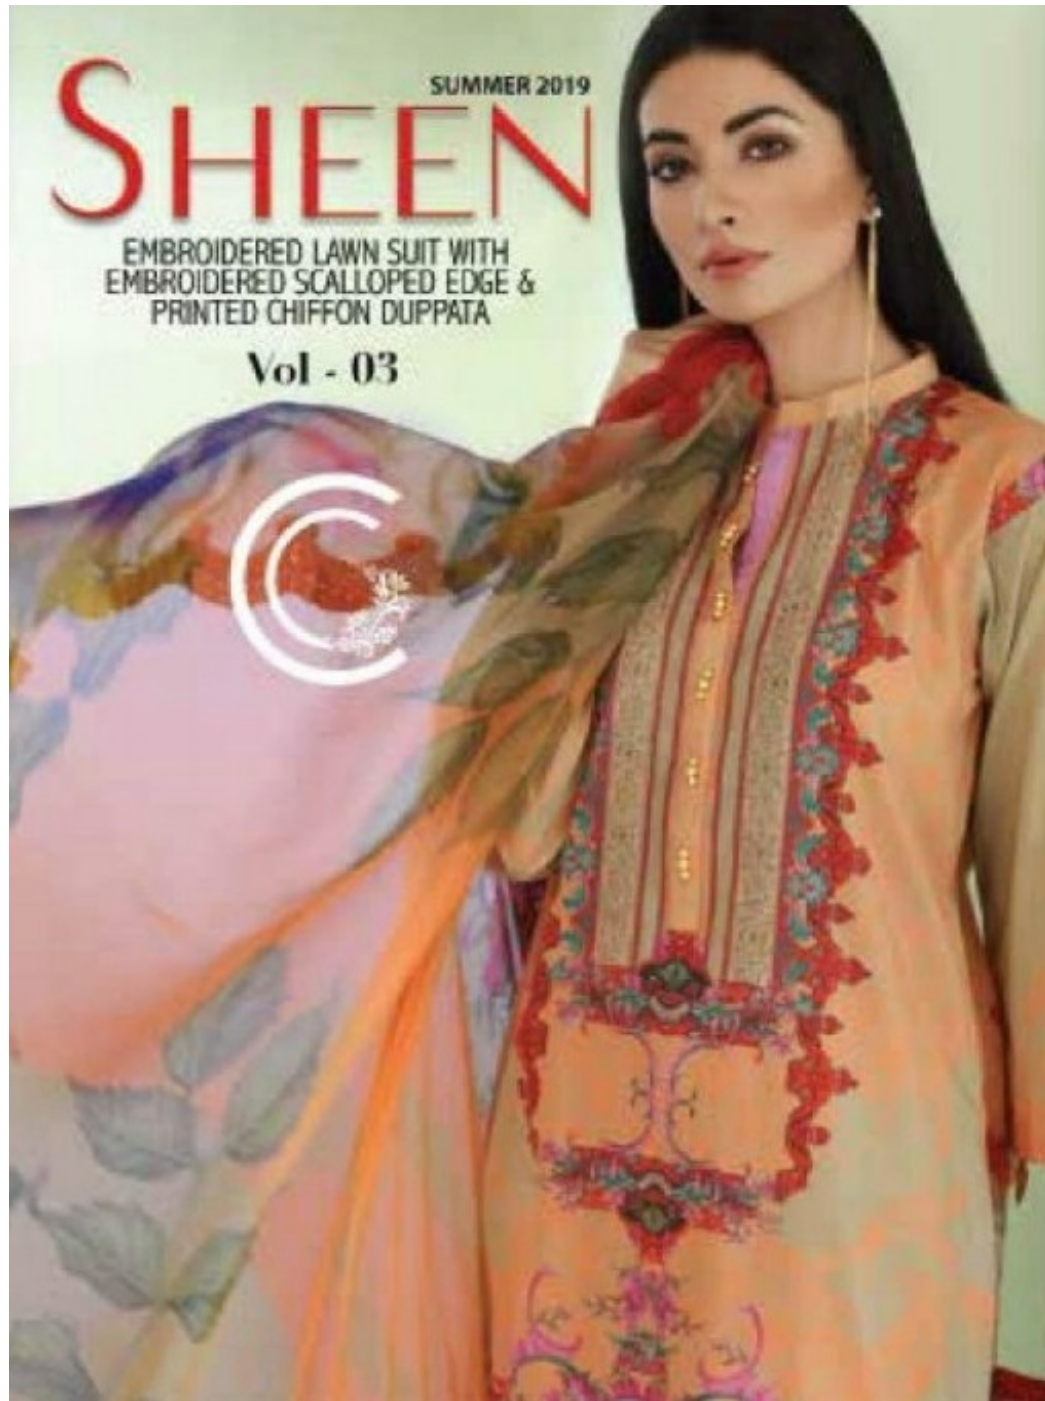

SUMMER 2019

SHEEN

EMBROIDERED LAWN SUIT WITH
EMBROIDERED SCALLOPED EDGE &
PRINTED CHIFFON DUPPATA

Vol - 03

sh 28

TEXTILE DEAL

The perfect mix of patterns, embroideries and colors is what makes the latest collection of Sheen most desirable. Each ensemble features the details of intricate designs against rich colors to inspire women of today.

sh **23**

TEXTILE DEAL

TEXTILE DEAL

The perfect mix of patterns, embroideries and colors is what makes the latest collection of Sheen most desirable. Each ensemble features the details of intricate designs against rich colors to inspire women of today.

sh **25**

TEXTILE DEAL

The perfect mix of patterns, embroideries and colors is what makes the latest collection of Sheen most desirable. Each ensemble features the details of intricate designs against rich colors to aspire women of today.