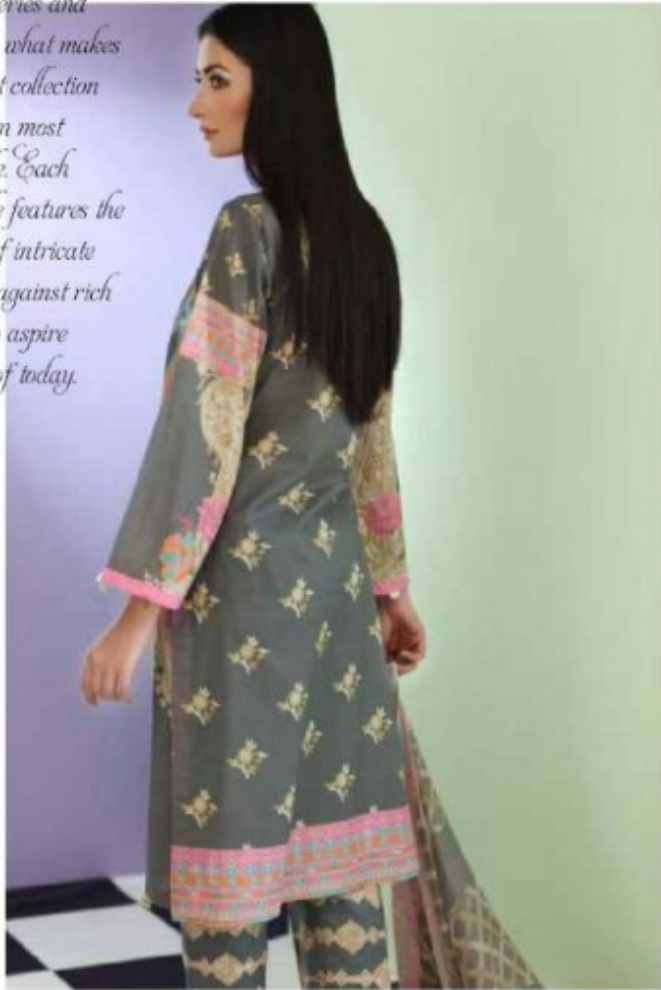

SUMMER 2019

SHEEN

EMBROIDERED LAWN SUIT WITH
EMBROIDERED SCALLOPED EDGE &
PRINTED CHIFFON DUPPATA

Vol - 03

sh 28

TEXTILE DEAL

The perfect mix of patterns, embroideries and colors is what makes the latest collection of Sheen most desirable. Each ensemble features the details of intricate designs against rich colors to inspire women of today.