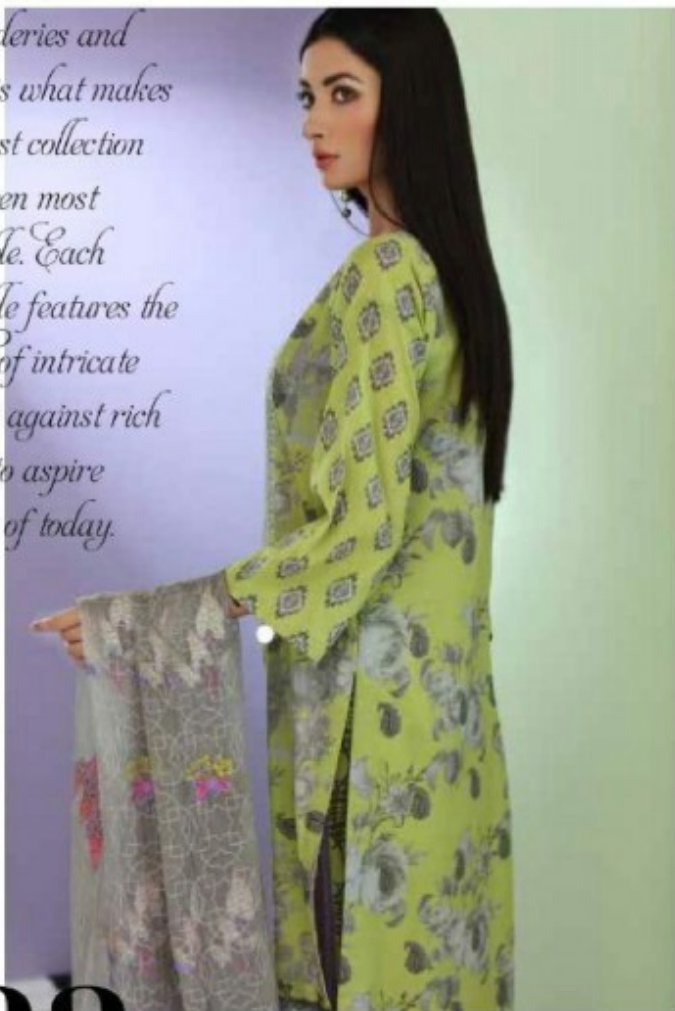

SUMMER 2019

SHEEN

EMBROIDERED LAWN SUIT WITH
EMBROIDERED SCALLOPED EDGE &
PRINTED CHIFFON DUPPATA

Vol - 03

sh 28

TEXTILE DEAL

The perfect mix of patterns, embroideries and colors is what makes the latest collection of Sheen most desirable. Each ensemble features the details of intricate designs against rich colors to inspire women of today.

sh **22**

TEXTILE DEAL

The perfect mix of patterns, embroideries and colors is what makes the latest collection of Sheen most desirable. Each ensemble features the details of intricate designs against rich colors to aspire women of today.

sh **25**

TEXTILE DEAL

The perfect mix of patterns, embroideries and colors is what makes the latest collection of Sheen most desirable. Each ensemble features the details of intricate designs against rich colors to aspire women of today.