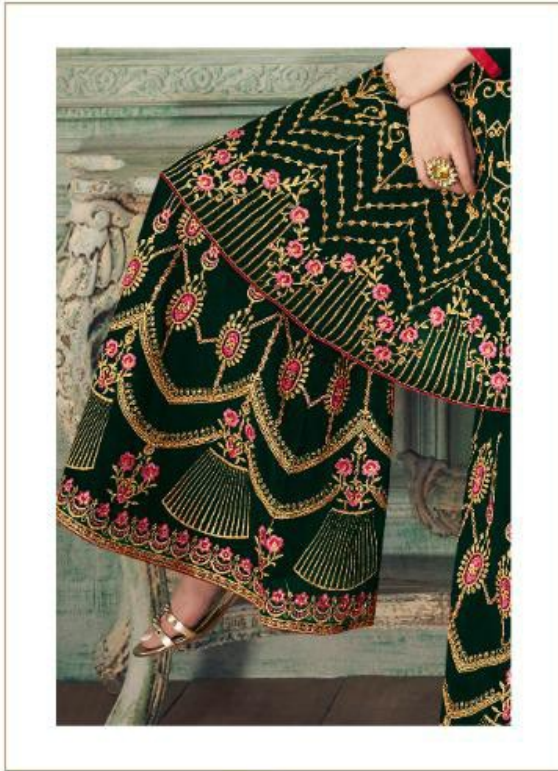

TEXTILE DEAL

STYLE

Each piece us grand with subtle hints of unambiguous style.
8269

TEXTILE DEAL

 AASHIRWAD™

Immerse yourself in unexpected,
bright colors & Textures.

TEXTILE DEAL

Elegance & sophistication

8268

create a charming symphony.

TEXTILE DEAL

AASHIRWAD™

 AASHIRWAD™

GLAMOUR

This traditional
hue gets a
whole new look

8271