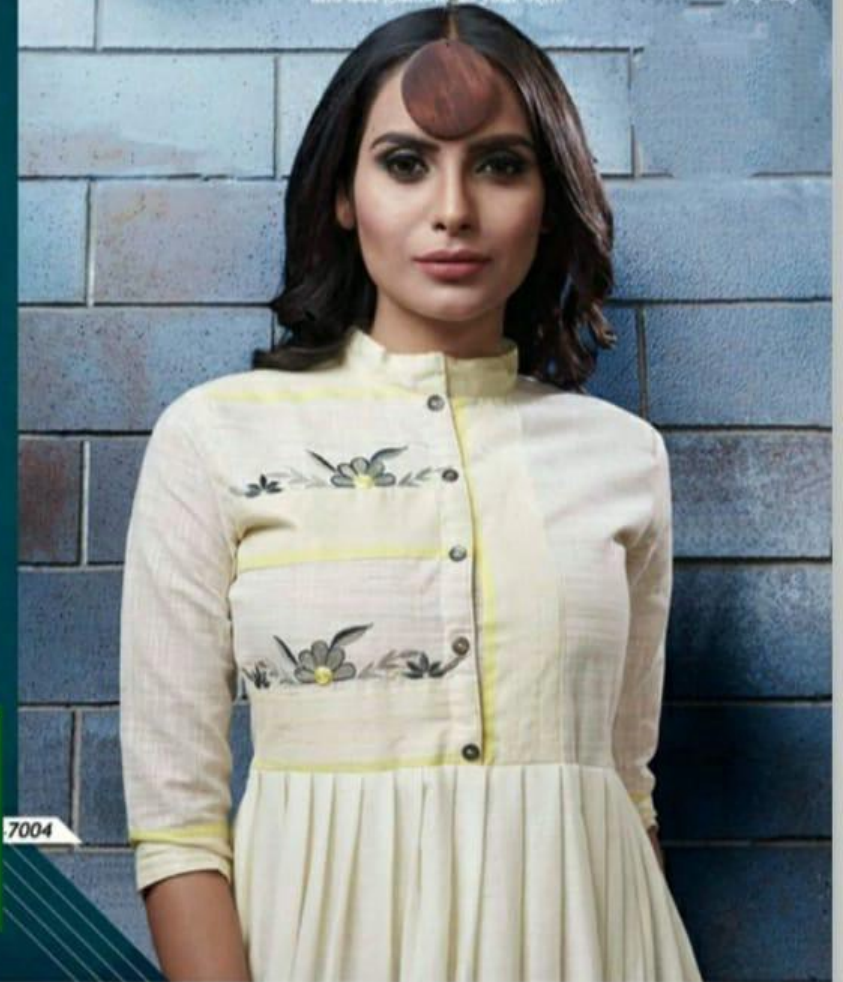

# INDIAN CROSSCHIC

Embrace pure elegance with alluring floral patterns on lacy fabric and add glamour to your style.

7004

TEXTILE DEAL

Enjoy the spectacular print on gripping colour That brings bright to your personality.