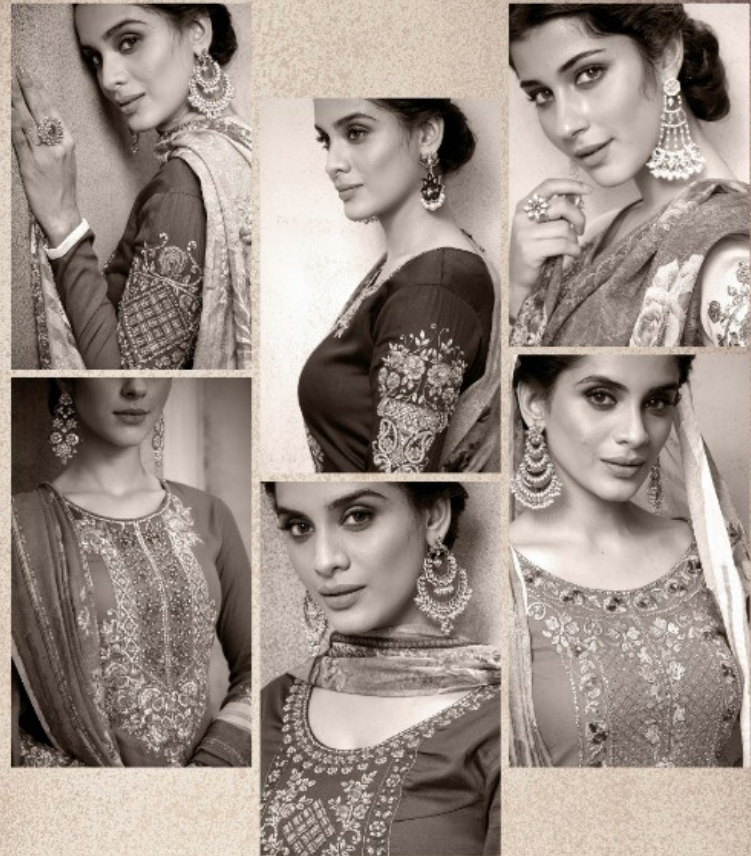

Code # 362-004

TEXTILE DEAL

SULTRY BLOOMS

Envelope yourself in the mystic shades of the season and escape into your fashion fantasies. Contrasting shades serve to enhance the beauty...

TEXTILE DEAL

TEXTILE DEAL