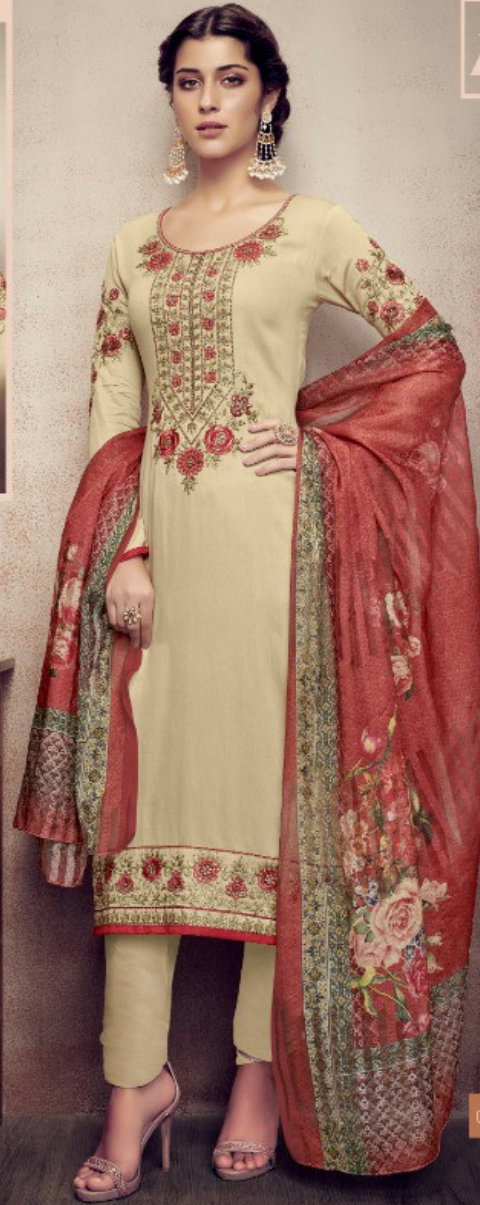

*Creating and the world is your runway
Every day is a fashion show heritage...*

Code # 362-006

TEXTILE DEAL