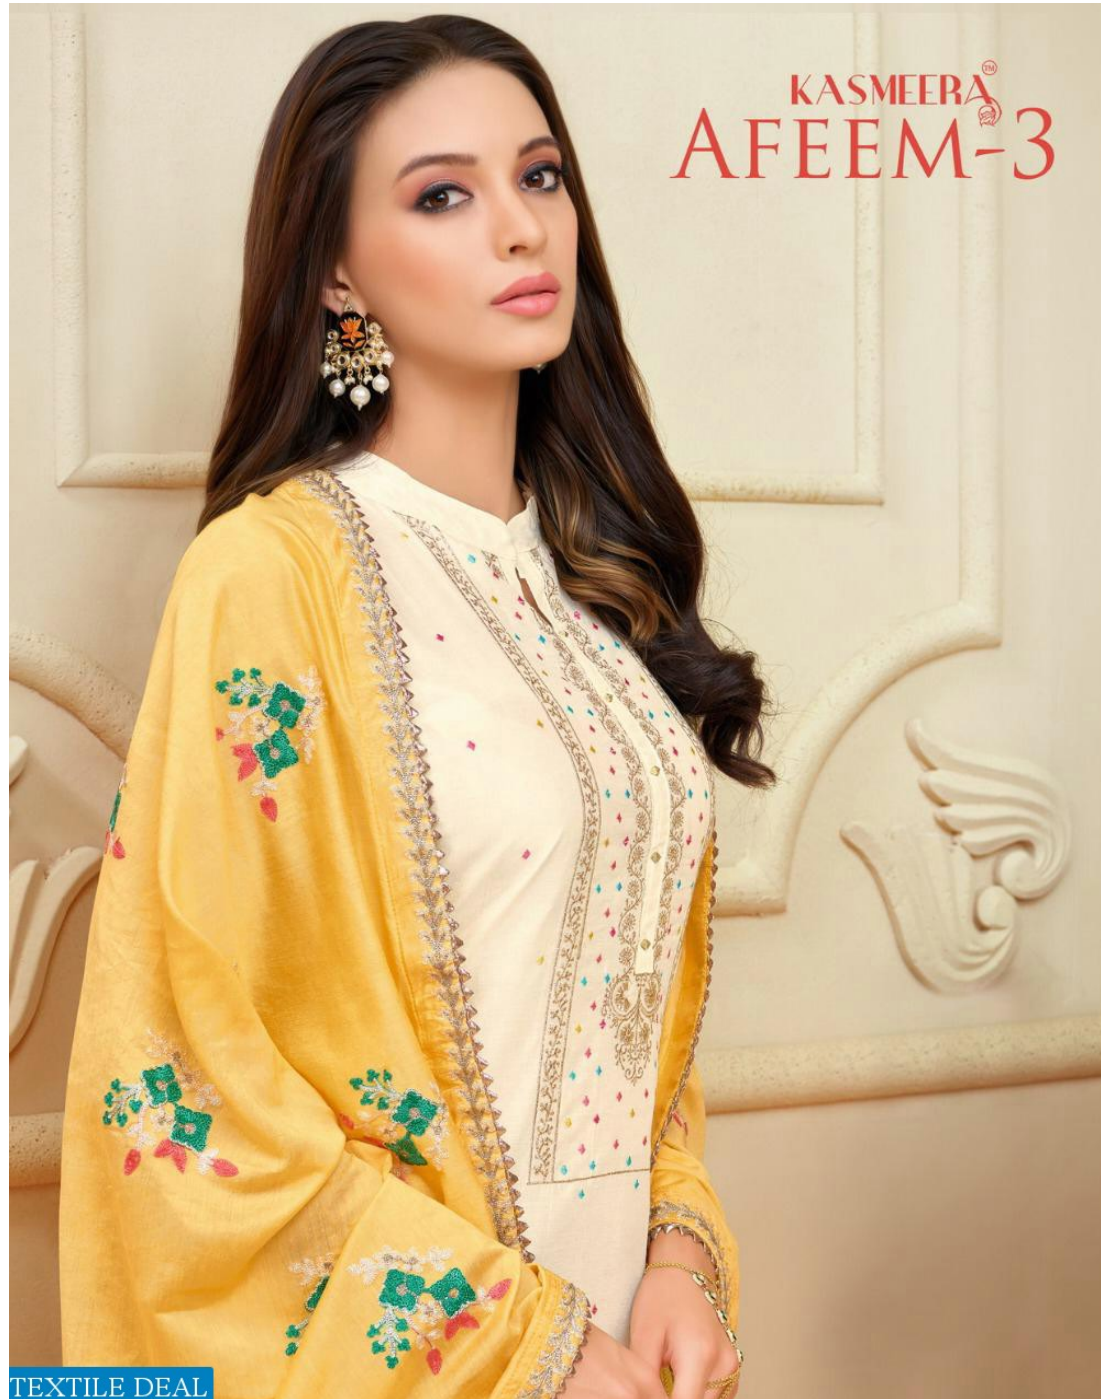

KASMEERA®  
AFEEM-3

TEXTILE DEAL

LOOK EXCLUSIVE THE RADIANT  
AN UNATTAINABLE LOOK

311  
TEXTILE DEAL

KASMEERA

A GIRL SHOULD BE TWO THINGS CLASSY AND FABULOUS

309

TEXTILE DEAL

## RULE OVER THE STYLE

MASSES WITH THE SEASONS  
REINTERPRETATION OF IMPERIAL  
ANDROGYNY, BEST SHOWCASED  
THROUGH A GALLERY OF ROYAL  
PORTRAITURE

307  
TEXTILE DEAL

KASMEERBA  
A GIRL SHOULD BE TWO THINGS  
CLASSY AND FABULOUS