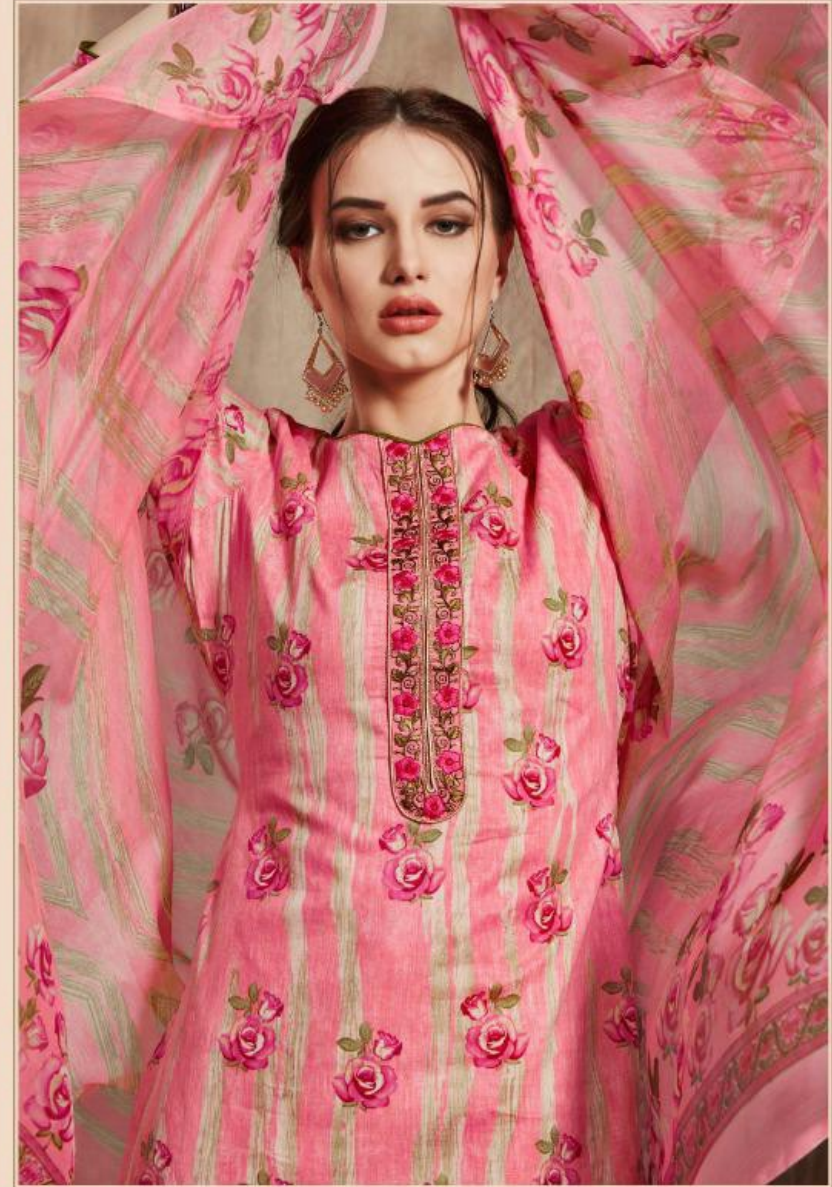

औ देश
DRESSES

Zeenath

20003

TEXTILE DEAL