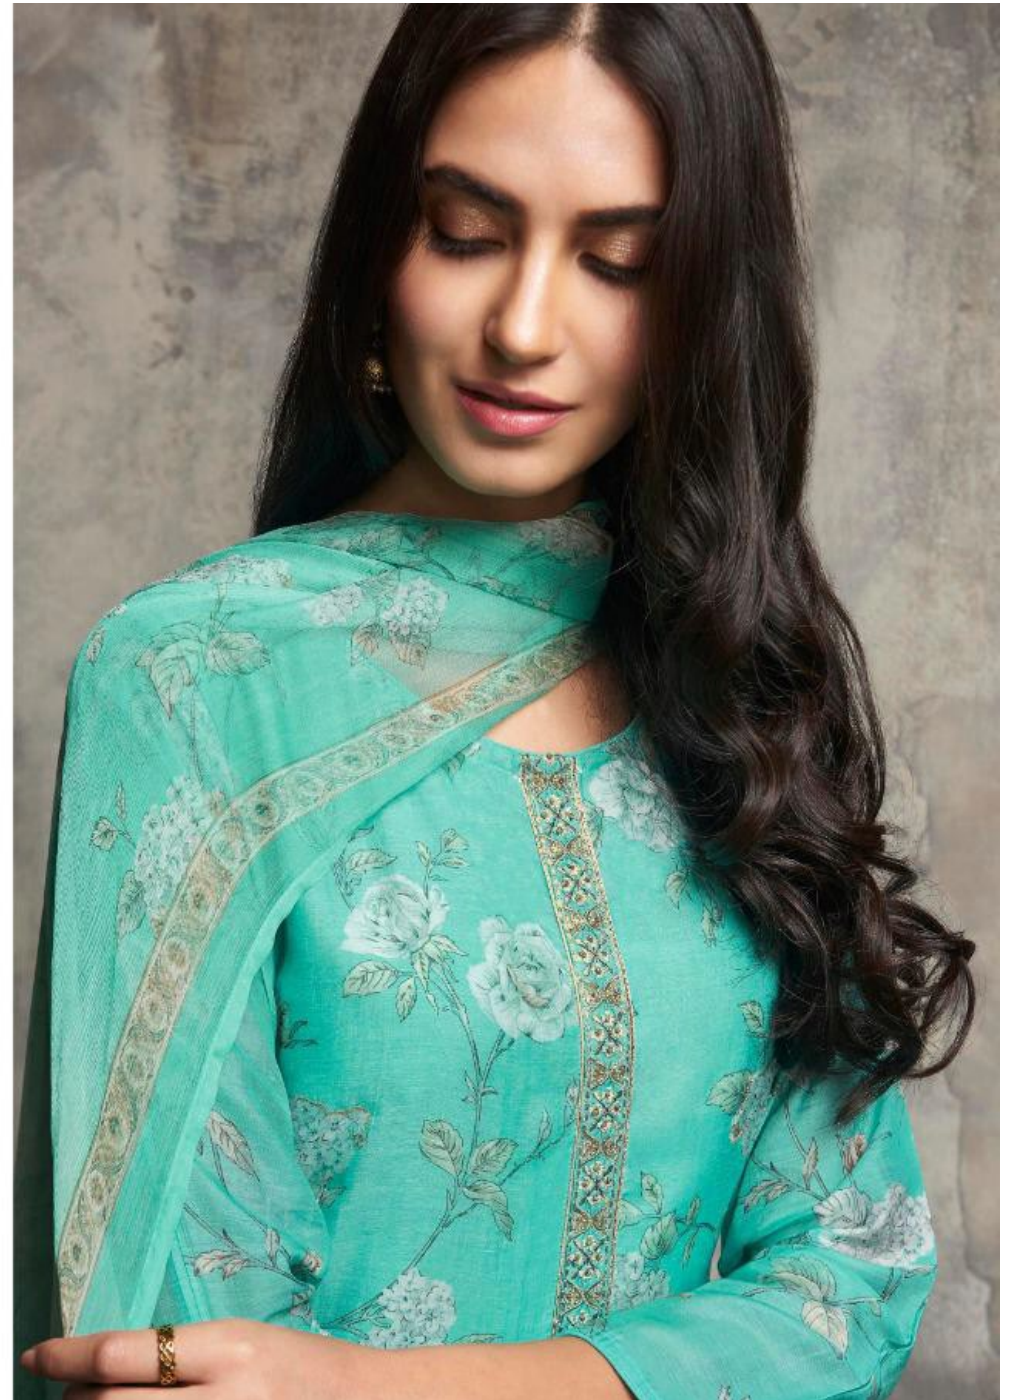

806

TEXTILE DEAL

Om.lex[®]
REFINING ETHNICITY

THE ROSE IS THE FLOWER
AND HANDMAIDEN OF LOVE.
THE LILY HER FAIR ASSO-
CIATE IS THE EMBLEM OF
BEAUTY AND PURITY.

Om.lex
REFINING ETHNICITY

801

TEXTILE DEAL

806

TEXTILE DEAL

Om.lex
REFINING ETHNICITY

TEXTILE DEAL

THE ROSE IS THE FLOWER AND HANDMAIDEN OF LOVE-THE LILY,
HER FAIR ASSOCIATE IS THE EMBLEM OF BEAUTY AND PURITY.

804

Om.lex
REFINING ETHNICITY

THE ROSE IS THE FLOWER AND HANDMAIDEN OF LOVE. THE LILY (HER FAVORITE) IS THE EMBLEM OF BEAUTY AND PURITY.