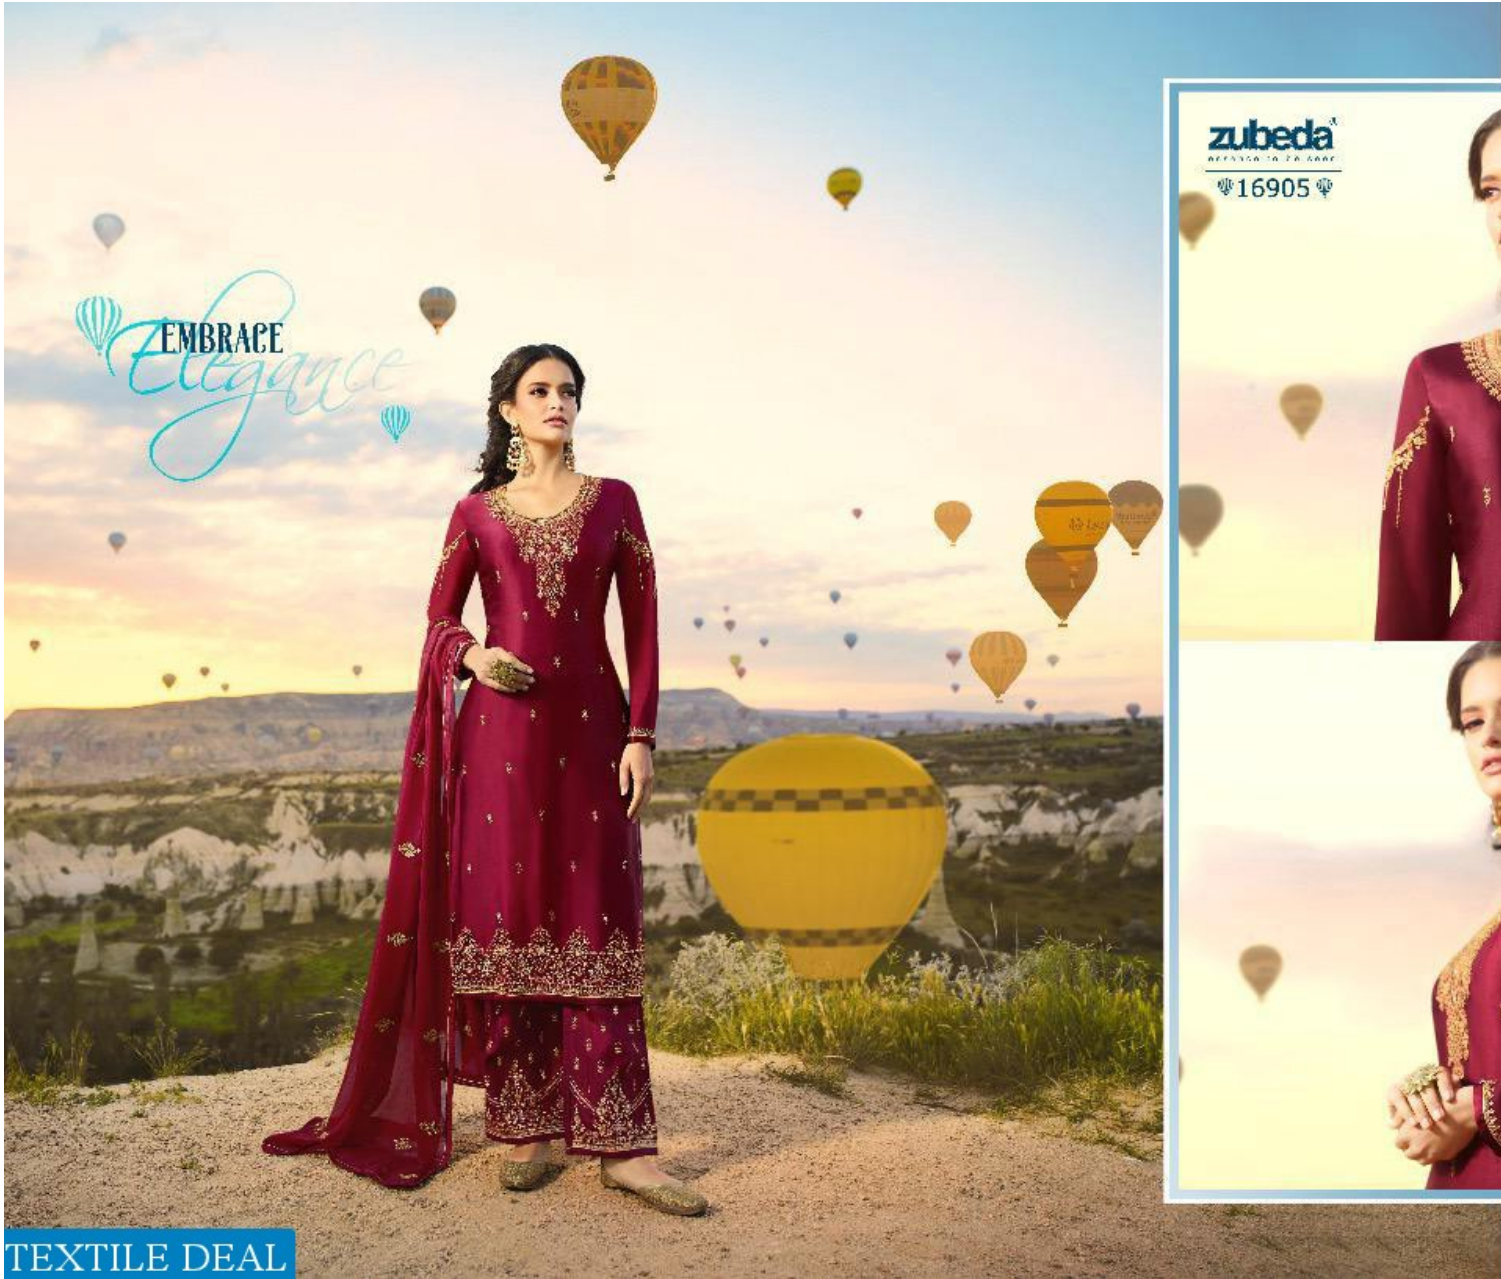

zubeda[®]
essence to be seen

Fiza

TEXTILE DEAL

❖ 16901 ❖

❖ 16902 ❖

❖ 16903 ❖

❖ 16904 ❖

❖ 16905 ❖

❖ 16906 ❖

zubeda®
REKAPOTI ET NA KAND

TEXTILE DEAL

© 2020 Zubeda. All Rights Reserved.

zubeda[®]
REFINED TO THE CORE
₹ 16905

TIMELESS
Elegance

TEXTILE DEAL

zubeda