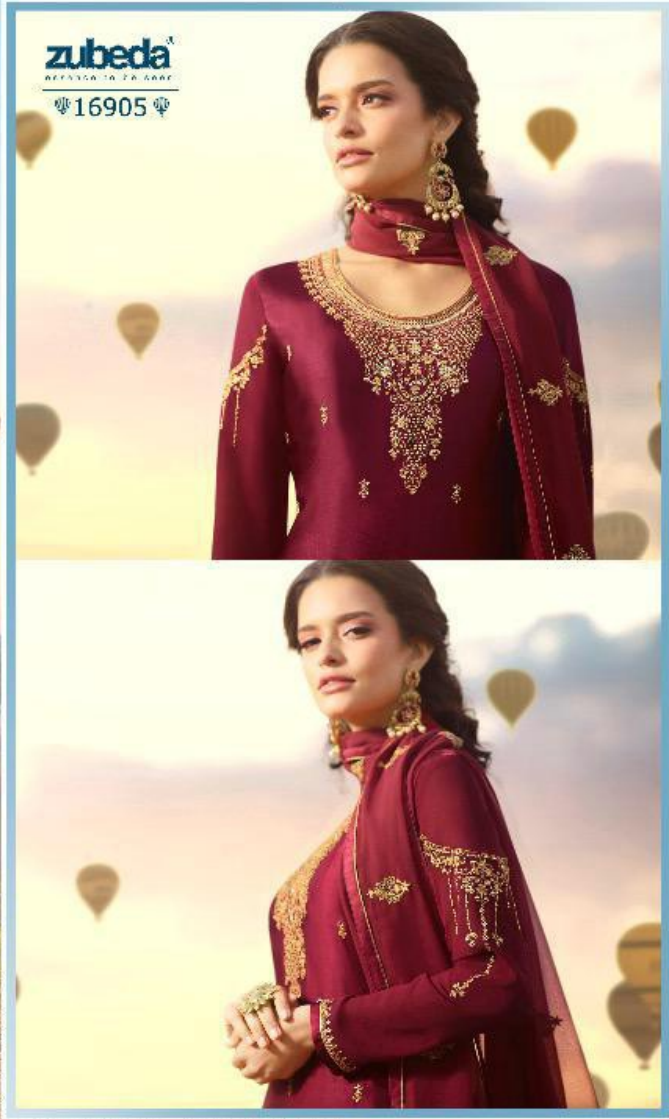

zubeda[®]
essence to be seen

Fiza

TEXTILE DEAL

❖ 16901 ❖

❖ 16902 ❖

❖ 16903 ❖

❖ 16904 ❖

❖ 16905 ❖

❖ 16906 ❖

zubeda®
REKAPOTI ET NA KAND

TEXTILE DEAL

© 2020 Zubeda. All Rights Reserved.

zubeda[®]
REFINED TO THE CORE
₹ 16905

TIMELESS
Elegance

TEXTILE DEAL

zubeda