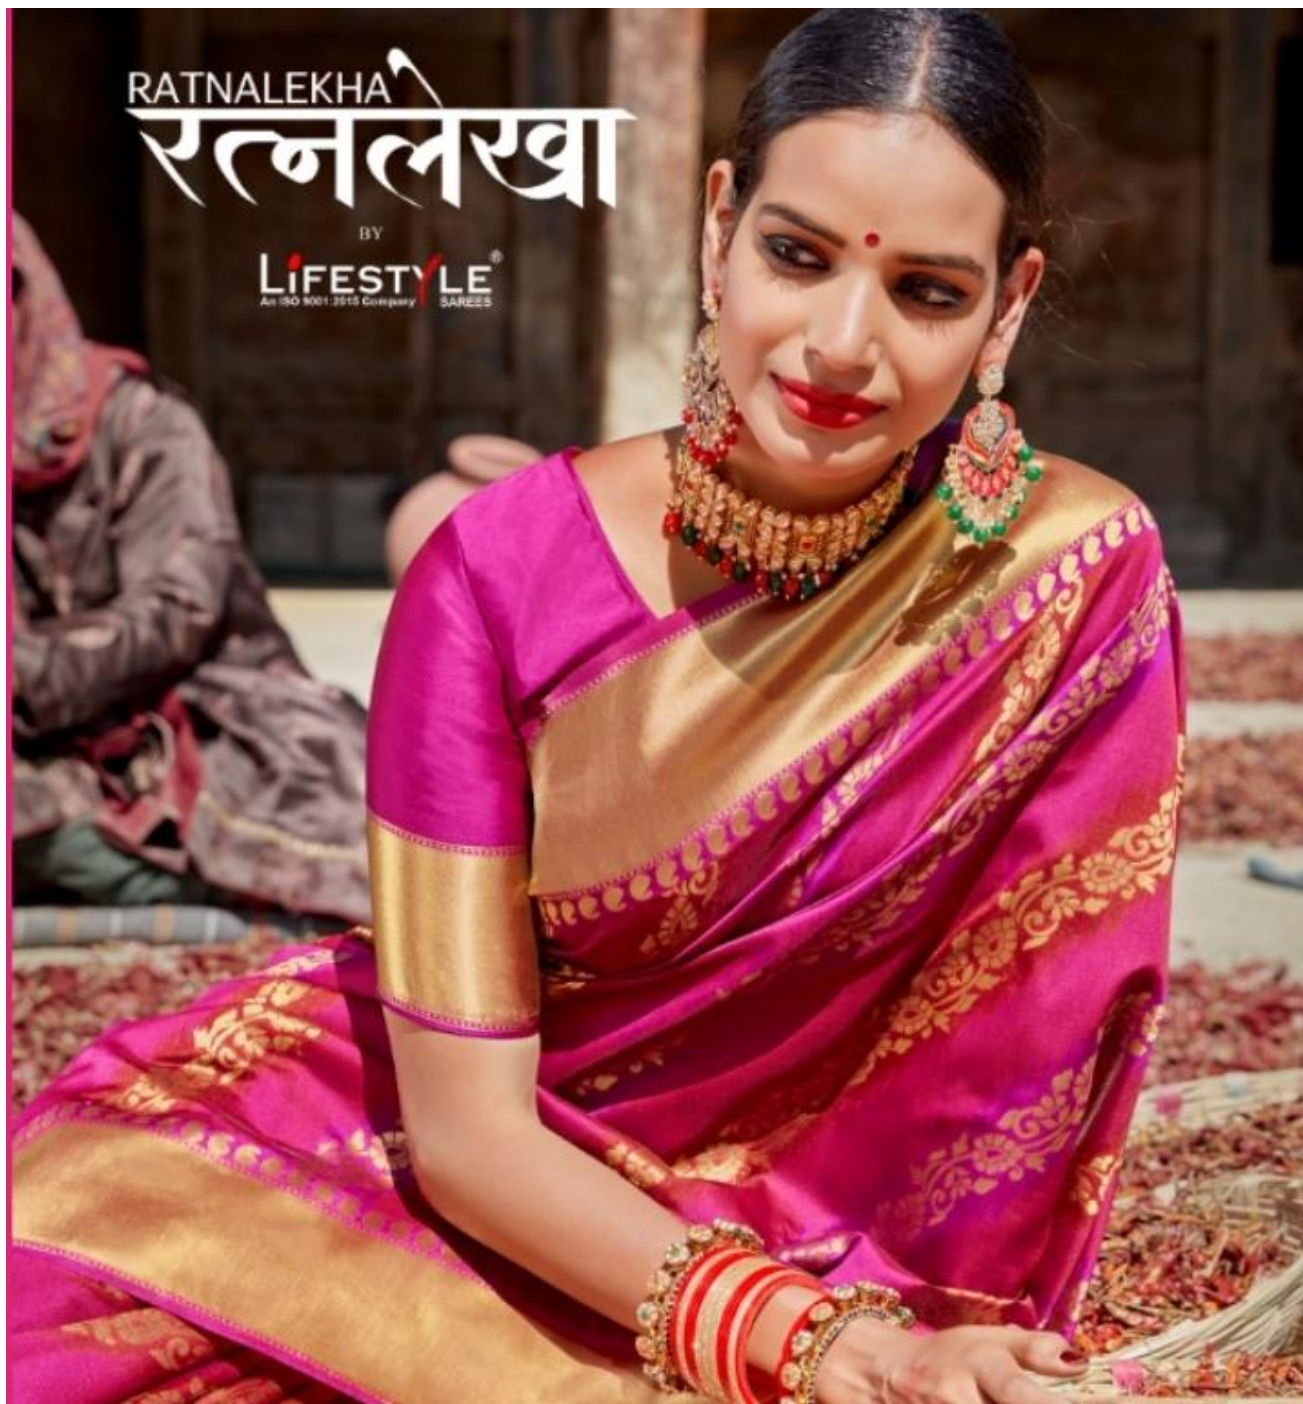

RATNALEKHA  
रत्नलेखा

BY  
LIFESTYLE<sup>®</sup>  
An ISO 9001:2015 Company SAREES

LIFESTYLE  
SAREES

AND EFFORTLESS ALLURE, LET ITS EYE-DEFT GRACE OF THE DRAPES BRINGS  
OUT THE FOLKLORE OF SAVITRI TO LIFE AND ADD ON TO YOUR BEAUTY AS A  
WOMAN.