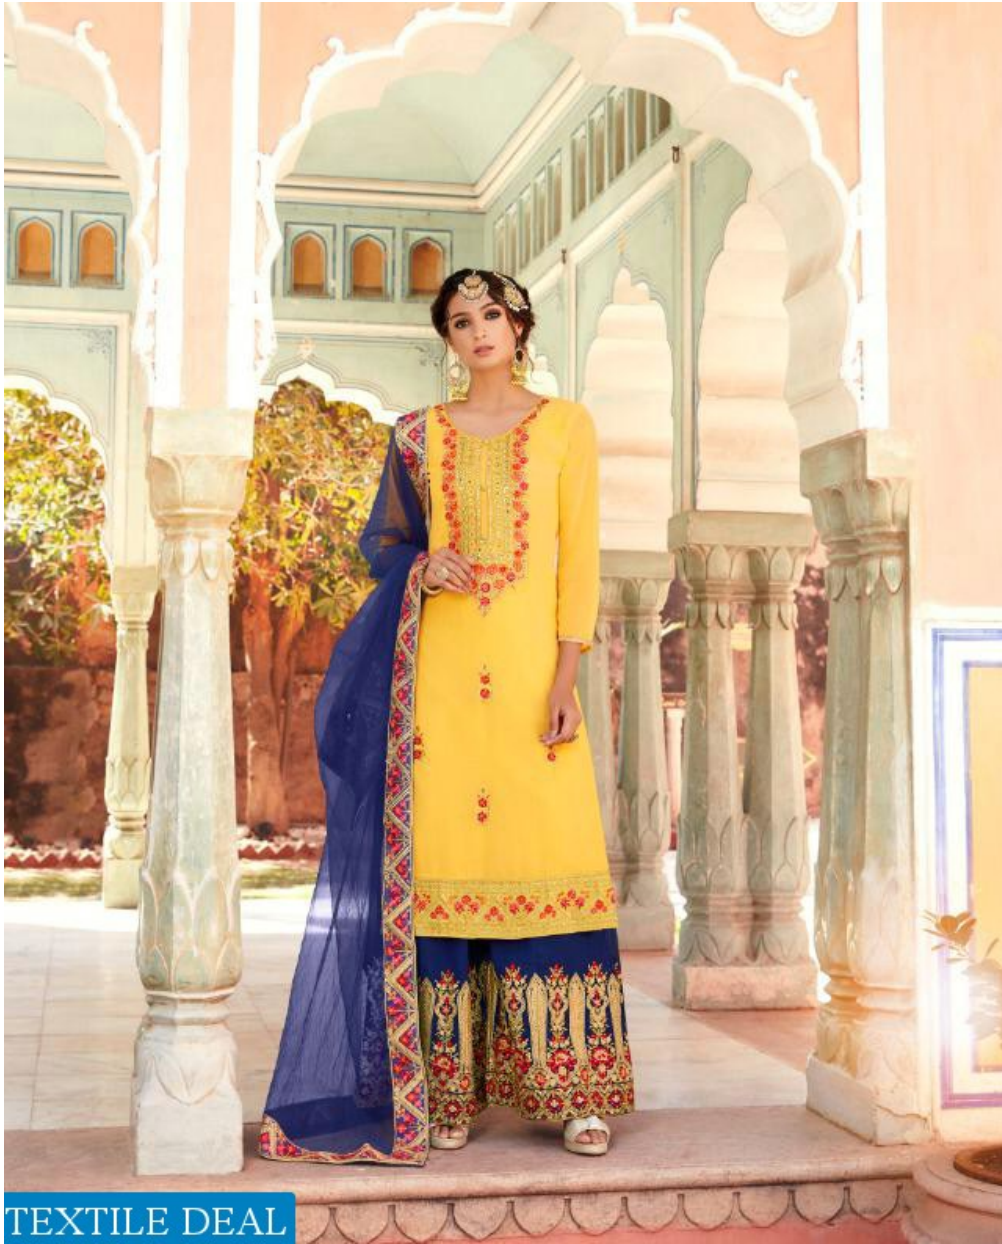

TunicHouse
NEVER END OF CREATION

Shehnai

TEXTILE DEAL

TEXTILE DEAL

PASTEL

The Palazzo has pastel bases accented with meticulous embellishments that bring out the richness of the outfit.

71003

TEXTILE DEAL