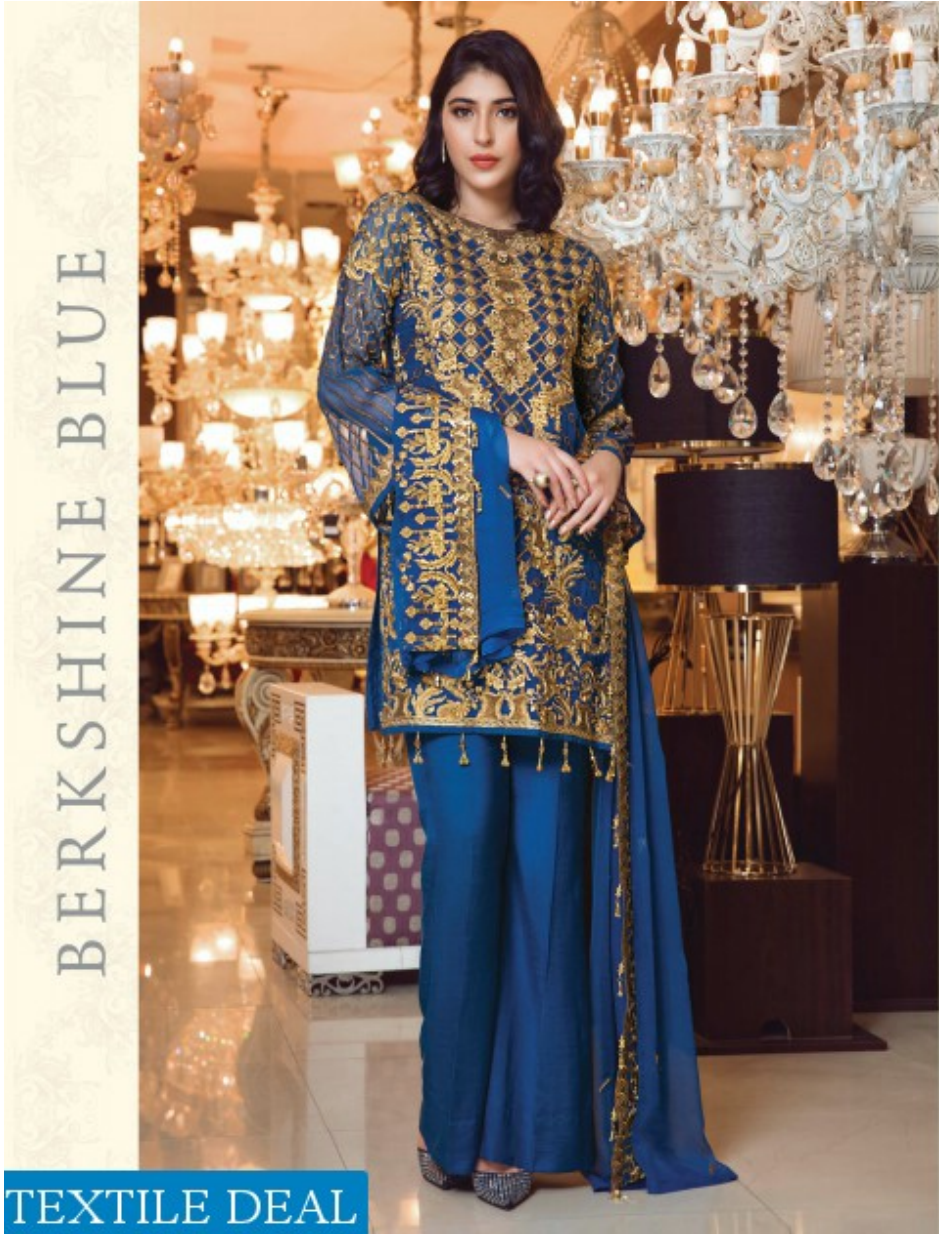

BERKSHINE BLUE

TEXTILE DEAL