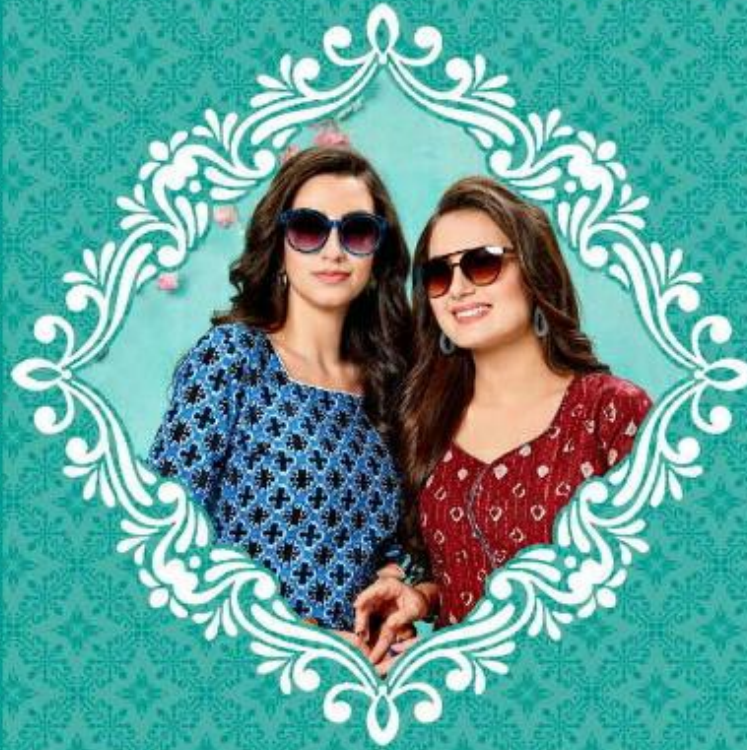

Shree Ganesh®

PRACHI

TEXTILE DEAL

Vol - 2

MAJESTIC APPEAL

Be the head turner princess adorning royal attire

Beauty isn't about having pretty face. It's about having a beautiful soul.

TEXTILE DEAL