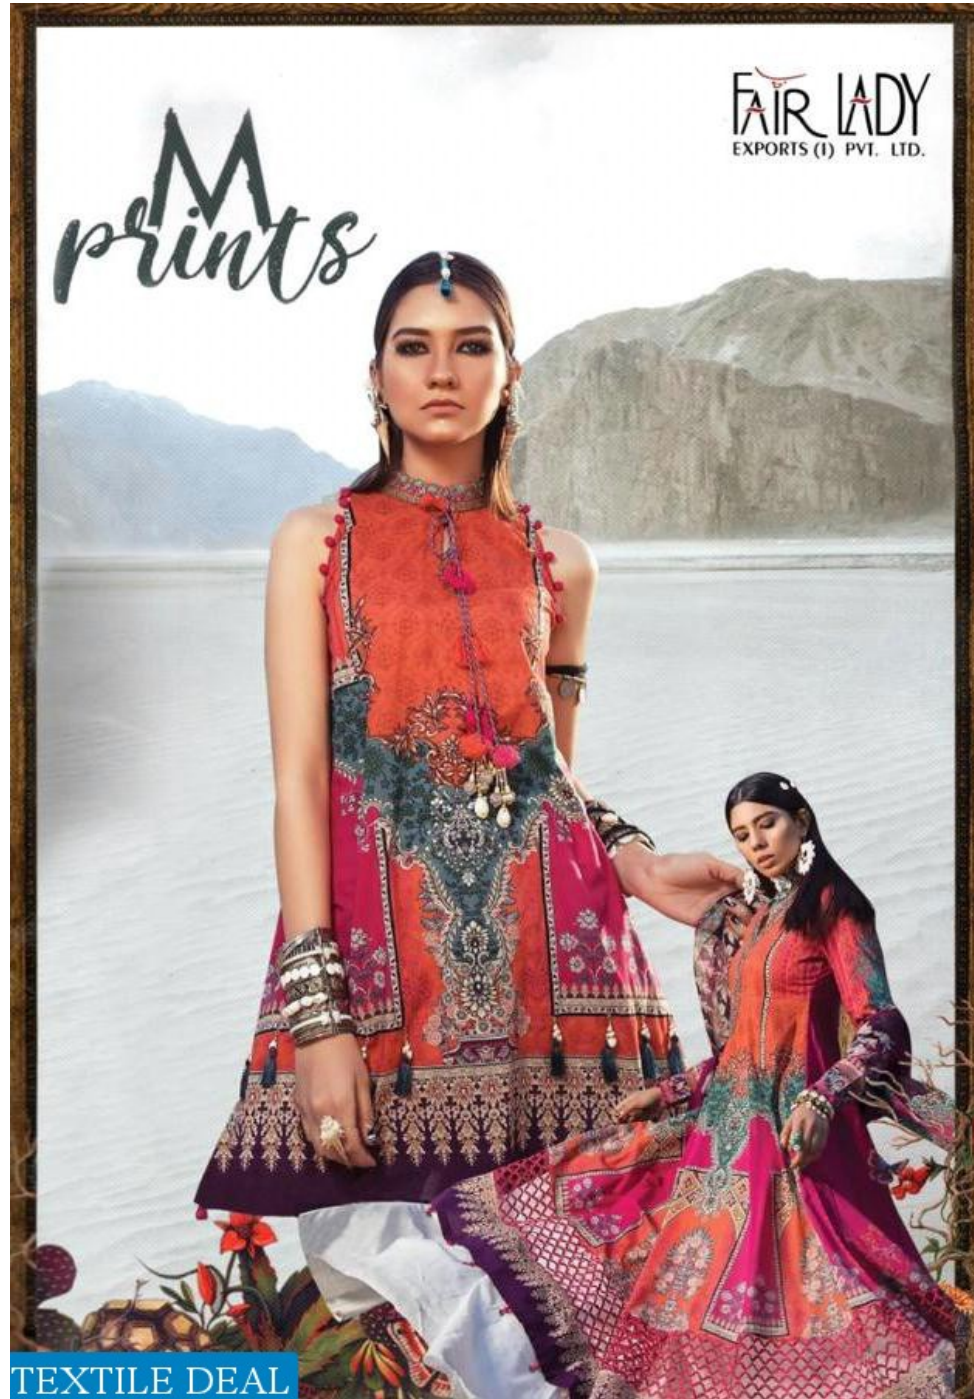

M
prints

FAIR LADY
EXPORTS (I) PVT. LTD.

TEXTILE DEAL