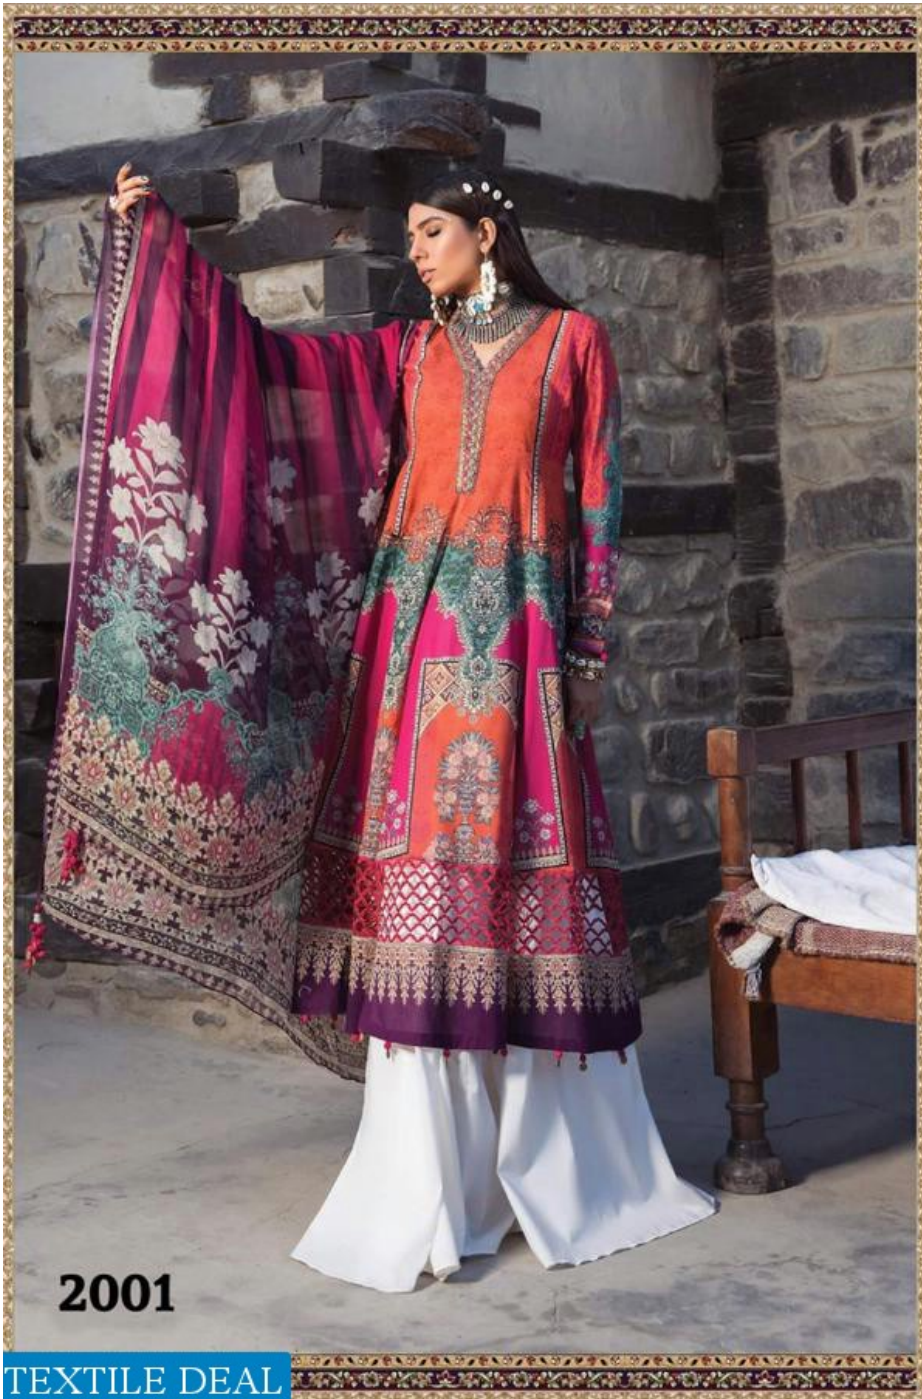

2001

TEXTILE DEAL