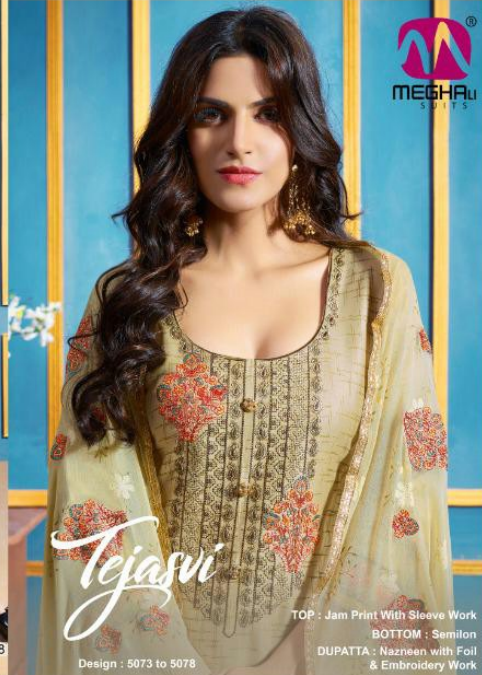

D.NO.5074

D.NO.5075

D.NO.5076

D.NO.5078

MEGHA Suits

Tejasvi

TOP : Jam Print With Sleeve Work
BOTTOM : Semilon
DUPATTA : Nazneen with Foil & Embroidery Work

Design : 5073 to 5078

TEXTILE DEAL