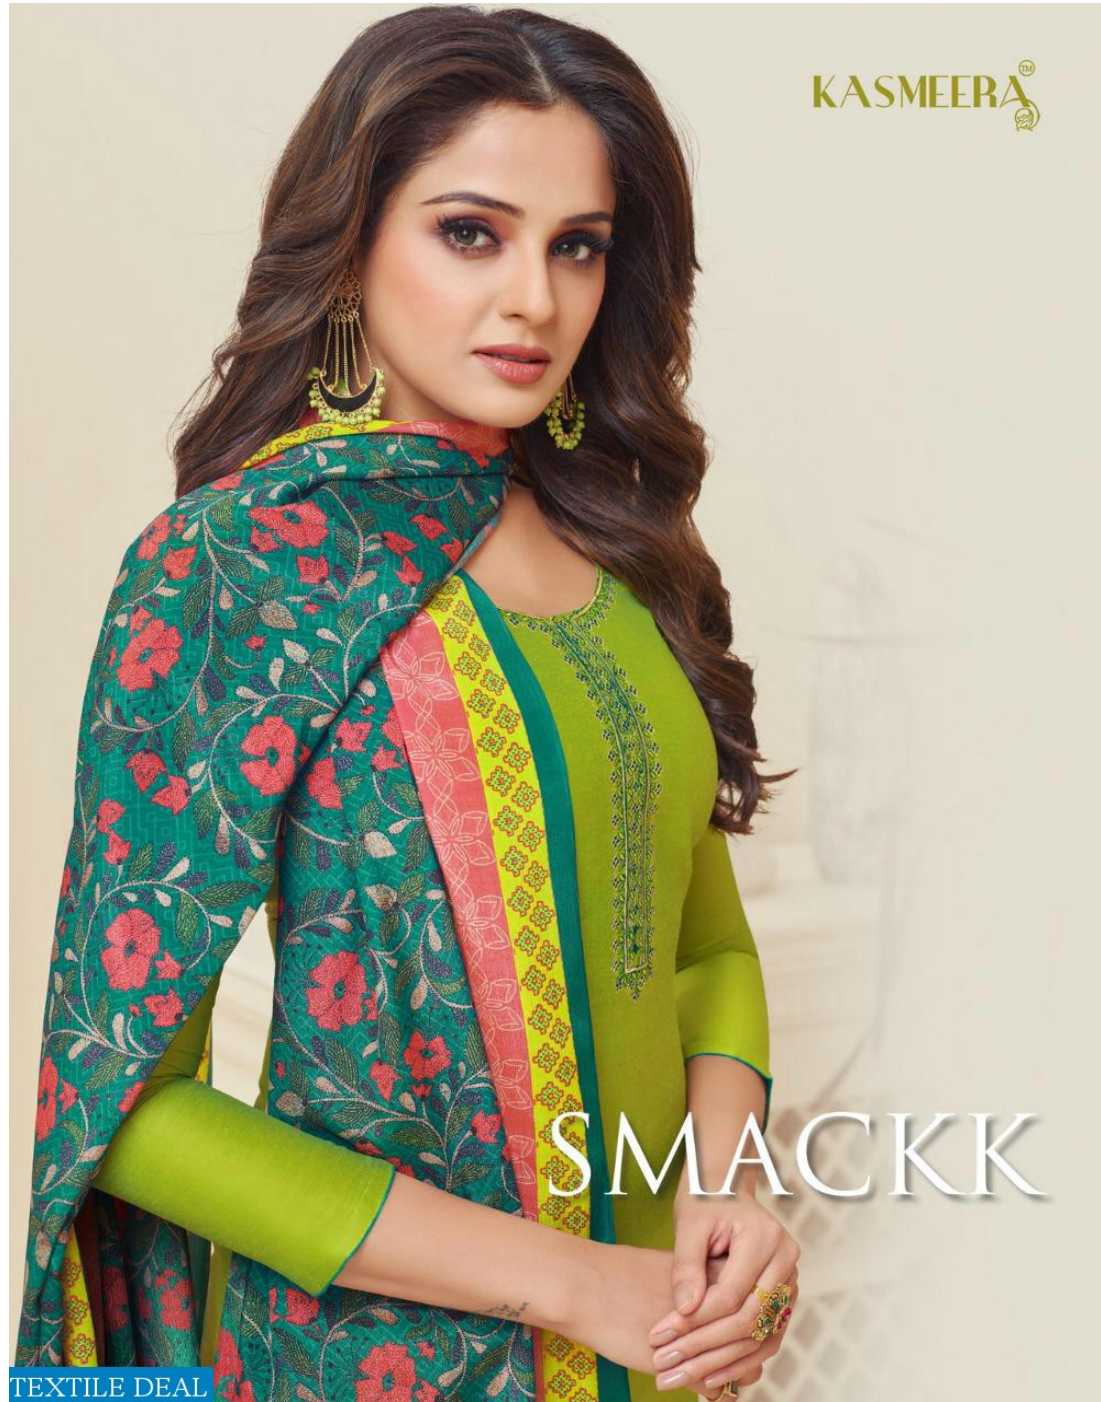

KASMEERA®

SMACKK

TEXTILE DEAL

Fashions *style* is eternal.

TEXTILE DEAL

I stay true to myself and my *style* and I am always pushing myself to be aware of that and be original.

419

TEXTILE DEAL

TEXTILE DEAL

414

415

420

421

416

417

418