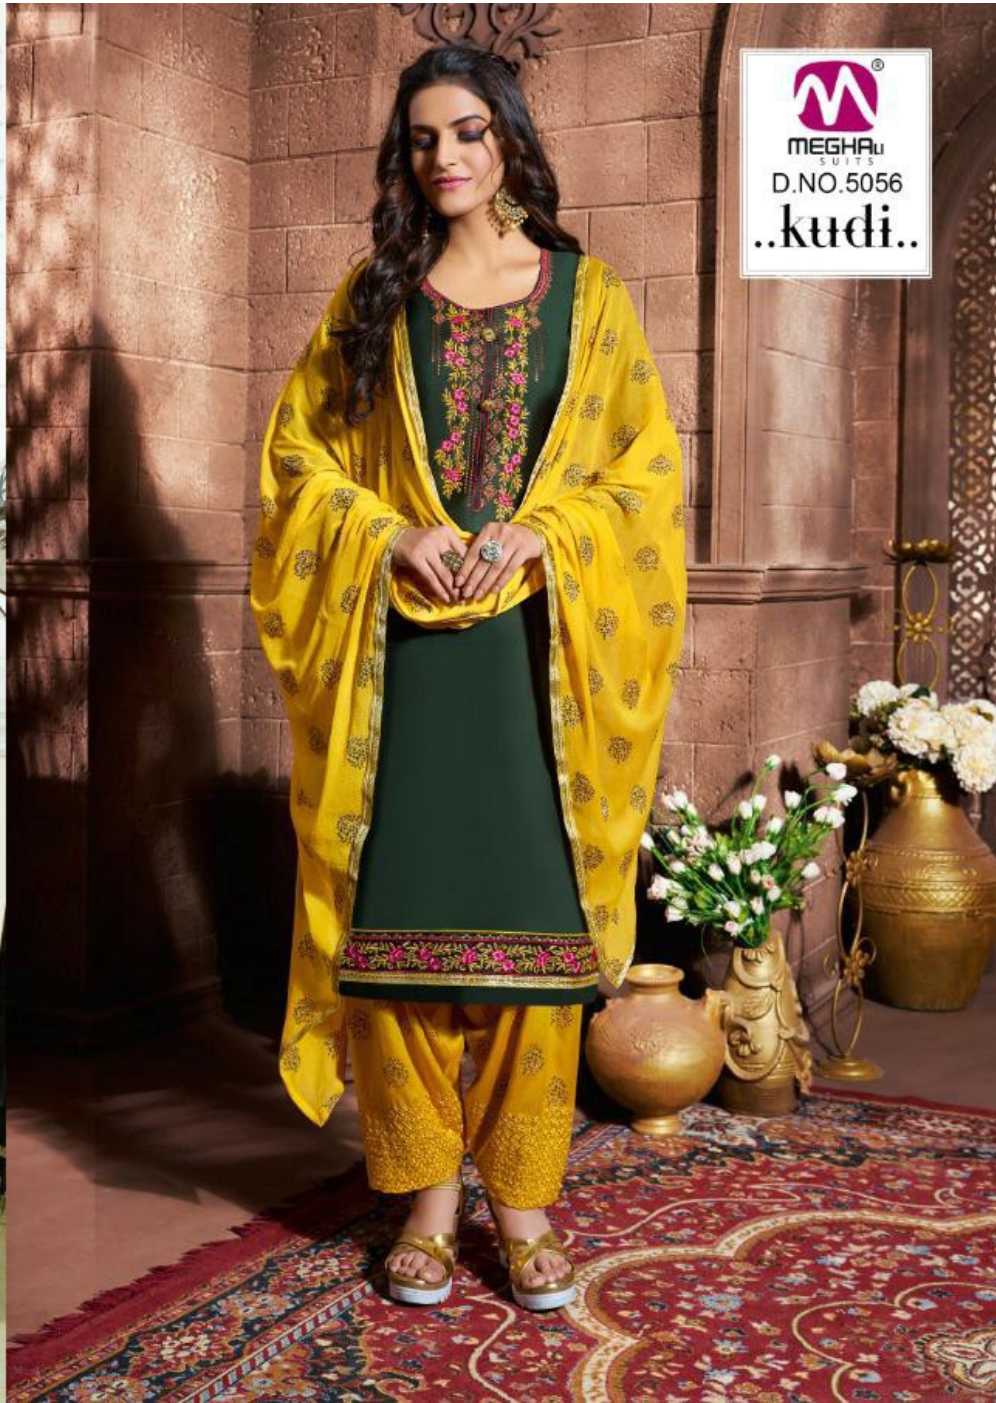

MEGHA SUITS
D.NO.5056
..kudi..